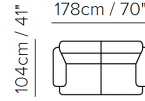

Potenza C063

NATUZZI
EDITIONS

064

009

005

003

N54

(00+01+76+01+02)

272+291+076+291+274

272+291+076+291X2+049

N50+291+076+N38+N52

The versions and compositions here above are only representative. For further details please refer to the sales staff.

natuzzieditions.com