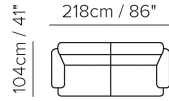

Potenza C063

NATUZZI
EDITIONS

064

009

005

003

N54

(00+01+76+01+02)

272+291+076+291+274

272+291+076+291X2+049

N50+291+076+N38+N52

The versions and compositions here above are only representative. For further details please refer to the sales staff.

natuzzieditions.com