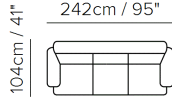

Potenza C063

NATUZZI
EDITIONS

064

009

005

003

N54

(00+01+76+01+02)

272+291+076+291+274

272+291+076+291X2+049

N50+291+076+N38+N52

The versions and compositions here above are only representative. For further details please refer to the sales staff.

natuzzieditions.com