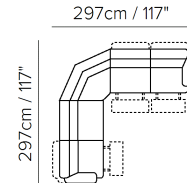

Potenza C063

NATUZZI
EDITIONS

064

009

005

003

N54

(00+01+76+01+02)

272+291+076+291+274

272+291+076+291X2+049

N50+291+076+N38+N52

The versions and compositions here above are only representative. For further details please refer to the sales staff.

natuzzieditions.com