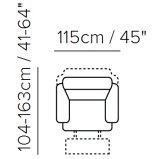

Potenza C063

NATUZZI
EDITIONS

064

009

005

003

N54

(00+01+76+01+02)

272+291+076+291+274

272+291+076+291X2+049

N50+291+076+N38+N52

The versions and compositions here above are only representative. For further details please refer to the sales staff.

natuzzieditions.com