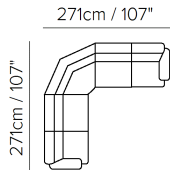

Potenza C063

NATUZZI
EDITIONS

064

009

005

003

N54

(00+01+76+01+02)

272+291+076+291+274

272+291+076+291X2+049

N50+291+076+N38+N52

The versions and compositions here above are only representative. For further details please refer to the sales staff.

natuzzieditions.com