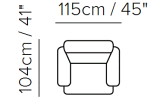

Potenza C063

NATUZZI
EDITIONS

064

009

005

003

N54

(00+01+76+01+02)

272+291+076+291+274

272+291+076+291X2+049

N50+291+076+N38+N52

The versions and compositions here above are only representative. For further details please refer to the sales staff.

natuzzieditions.com