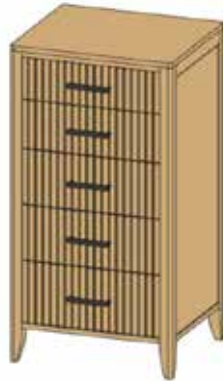

#47025
Sweater Chest
19"D x 22"W x 48"H