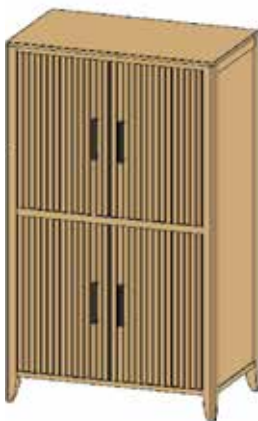

SPECIFICATIONS

Chests
#47020
5 Drawer Chest
 19"D x 34"W x 48"H

#47025
Sweater Chest
 19"D x 22"W x 48"H

Nightstands
#47040
3 Drawer
 18"D x 26"W x 28"H

#47041
1 Drawer
 17"D x 20"W x 24"H

#47042
3 Drawer Bedside Chest
 20"D x 30"W x 30"H

#47060
Armoire
 20"D x 34"W x 72"H
 • 4 Adjustable Shelves

Stop Tip-overs of Unstable, Risky Dressers on Youth

All drawers are full extension with self closing. Dressers and chests have interlocking drawers.