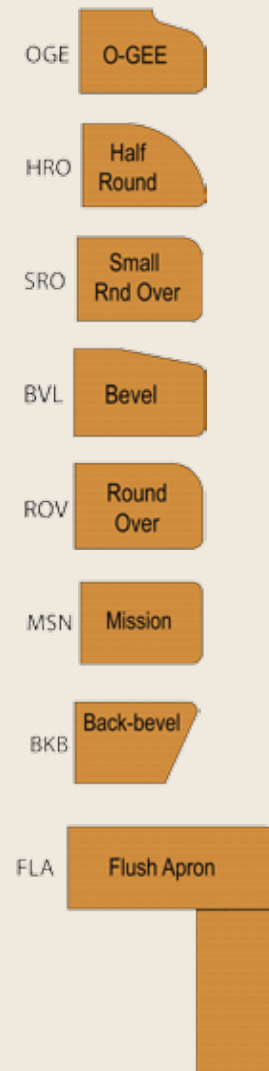

Estate Table Edge Profiles

Flush Apron only available on Square/Rectangle table shapes