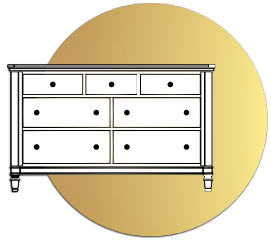

1171S Ashburn Side

Seat
20Wx17Dx17.5H
Chair
20Wx21.75Dx40H

503 24" Uph Saddle Stool

504 30" Uph Saddle Stool

Desk base can be added to any chair

87A LaCroix Arm With Desk base (5 Star Gas Lift)

Any chair can be ordered as a Counter High Stool (24" seat height) or Bar High (30" seat height) with or without a swivel base.