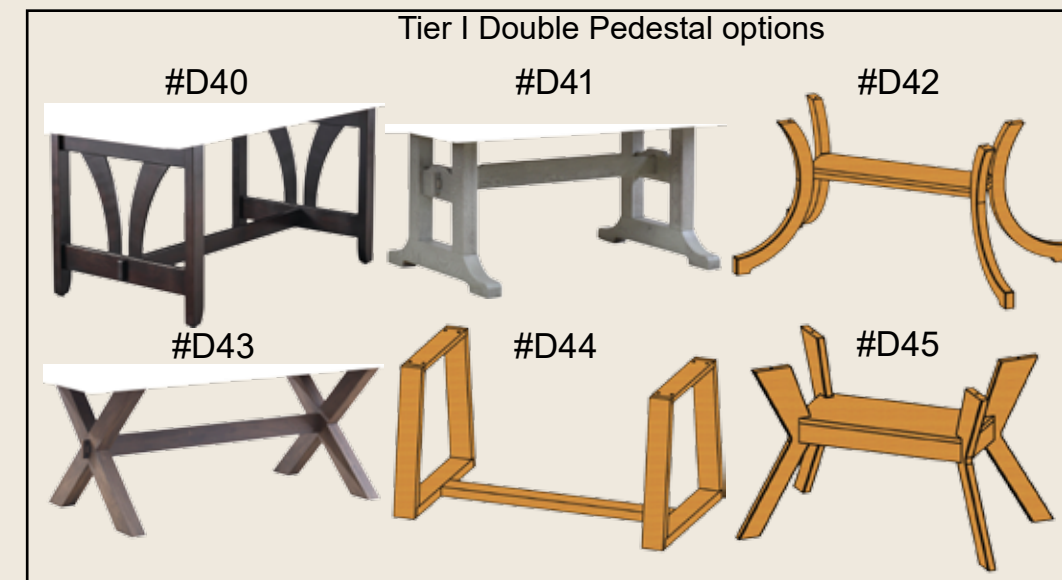

Estate Pedestal Table Shapes

Estate Table Edge Profiles

Flush Apron only available on Square/Rectangle table shapes

Double Pedestal Tables

Tier II Double Pedestal options

Tier III Double Pedestal options

- #D-3652 36"x52" solid top
- #D-3652-212. 36"x52" with 2-12" leaves
- #D-3652-118. 36"x52" with 1-18" leaf
- #D-3652-218. 36"x52" with 2-18" leaves
- #D-3672 36"x72" solid top
- #D-4266 42"x66" solid top
- #D-4266-212. 42"x66" with 2-12" leaves
- #D-4266-412. 42"x66" with 4-12" leaves
- #D-4266-118. 42"x66" with 1-18" leaf
- #D-4266-218. 42"x66" with 2-18" leaves
- #D-4272 42"x72" solid top
- #D-4272-212. 42"x72" with 2-12" leaves
- #D-4272-412. 42"x72" with 4-12" leaves
- #D-4272-118. 42"x72" with 1-18" leaf
- #D-4272-218. 42"x72" with 2-18" leaves
- #D-4278 42"x78" solid top
- #D-4284 42"x84" solid top
- #D-4296 42"x96" solid top
- #D-4872 48"x72" solid top
- #D-4872-212. 48"x72" with 2-12" leaves
- #D-4872-412. 48"x72" with 4-12" leaves
- #D-4872-118. 48"x72" with 1-18" leaf
- #D-4872-218. 48"x72" with 2-18" leaves
- #D-4878 48"x78" solid top
- #D-4884 48"x84" solid top
- #D-4896 48"x96" solid top