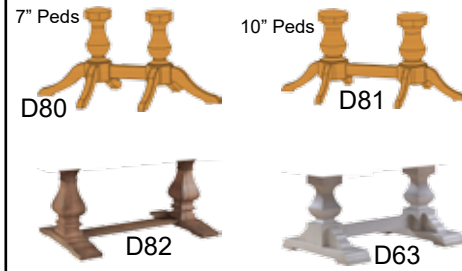

Estate Pedestal Table Shapes

Estate Table Edge Profiles

Flush Apron only available on Square/Rectangle table shapes

Double Pedestal Tables

Tier II Double Pedestal options

Tier III Double Pedestal options

- #D-3652 36"x52" solid top
- #D-3652-212. 36"x52" with 2-12" leaves
- #D-3652-118. 36"x52" with 1-18" leaf
- #D-3652-218. 36"x52" with 2-18" leaves
- #D-3672 36"x72" solid top
- #D-4266 42"x66" solid top
- #D-4266-212. 42"x66" with 2-12" leaves
- #D-4266-412. 42"x66" with 4-12" leaves
- #D-4266-118. 42"x66" with 1-18" leaf
- #D-4266-218. 42"x66" with 2-18" leaves
- #D-4272 42"x72" solid top
- #D-4272-212. 42"x72" with 2-12" leaves
- #D-4272-412. 42"x72" with 4-12" leaves
- #D-4272-118. 42"x72" with 1-18" leaf
- #D-4272-218. 42"x72" with 2-18" leaves
- #D-4278 42"x78" solid top
- #D-4284 42"x84" solid top
- #D-4296 42"x96" solid top
- #D-4872 48"x72" solid top
- #D-4872-212. 48"x72" with 2-12" leaves
- #D-4872-412. 48"x72" with 4-12" leaves
- #D-4872-118. 48"x72" with 1-18" leaf
- #D-4872-218. 48"x72" with 2-18" leaves
- #D-4878 48"x78" solid top
- #D-4884 48"x84" solid top
- #D-4896 48"x96" solid top

Five steps for order accuracy

The Estate Collection
Double Pedestal Tables

Five steps for order accuracy

The Estate Collection
Single Pedestal Tables

Tier I Double Peds

Tier II Double Peds

Tier III Double Peds

Tier I Single Peds

Tier II Single Peds

Tier III Single Peds

Step #2
Size

Step #3
Leaves or Solid (0)

Step #4
Table Shape

Step #5
Profile

Table Size	Pedestals
36x52	D
42x66	D
42x72	D
48x72	D
Solid Tops Only	
36x72	D
42x78	D
42x84	D
42x96	D
48x78	D
48x84	D
48x96	D