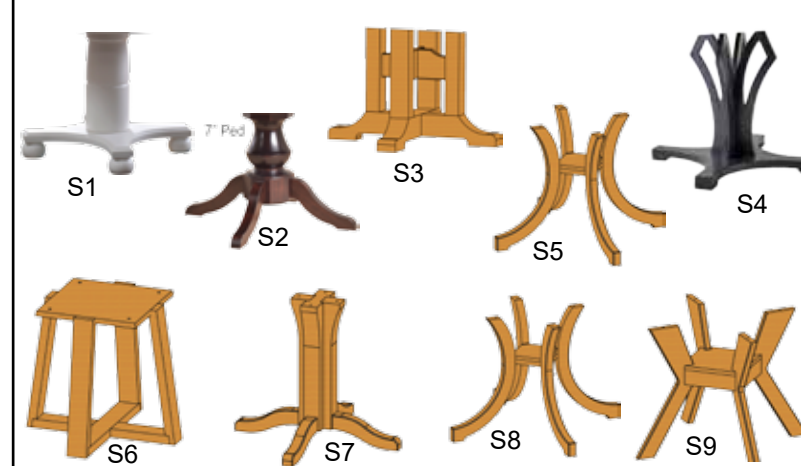

Estate Pedestal Table Shapes

Estate Table Edge Profiles

Flush Apron only available on Square/Rectangle table shapes

Double Pedestal Tables

Tier II Double Pedestal options

Tier III Double Pedestal options

- #D-3652 36"x52" solid top
- #D-3652-212. 36"x52" with 2-12" leaves
- #D-3652-118. 36"x52" with 1-18" leaf
- #D-3652-218. 36"x52" with 2-18" leaves
- #D-3672 36"x72" solid top
- #D-4266 42"x66" solid top
- #D-4266-212. 42"x66" with 2-12" leaves
- #D-4266-412. 42"x66" with 4-12" leaves
- #D-4266-118. 42"x66" with 1-18" leaf
- #D-4266-218. 42"x66" with 2-18" leaves
- #D-4272 42"x72" solid top
- #D-4272-212. 42"x72" with 2-12" leaves
- #D-4272-412. 42"x72" with 4-12" leaves
- #D-4272-118. 42"x72" with 1-18" leaf
- #D-4272-218. 42"x72" with 2-18" leaves
- #D-4278 42"x78" solid top
- #D-4284 42"x84" solid top
- #D-4296 42"x96" solid top
- #D-4872 48"x72" solid top
- #D-4872-212. 48"x72" with 2-12" leaves
- #D-4872-412. 48"x72" with 4-12" leaves
- #D-4872-118. 48"x72" with 1-18" leaf
- #D-4872-218. 48"x72" with 2-18" leaves
- #D-4878 48"x78" solid top
- #D-4884 48"x84" solid top
- #D-4896 48"x96" solid top

Five steps for order accuracy

The Estate Collection
Double Pedestal Tables

Five steps for order accuracy

The Estate Collection
Single Pedestal Tables

Tier I Double Peds

Tier II Double Peds

Tier III Double Peds

Tier I Single Peds

Tier II Single Peds

Tier III Single Peds

Step #2
Size

Step #3
Leaves or Solid (0)

Step #4
Table Shape

Step #5
Profile

Table Size	Pedestals
36x52	D
42x66	D
42x72	D
48x72	D
Solid Tops Only	
36x72	D
42x78	D
42x84	D
42x96	D
48x78	D
48x84	D
48x96	D