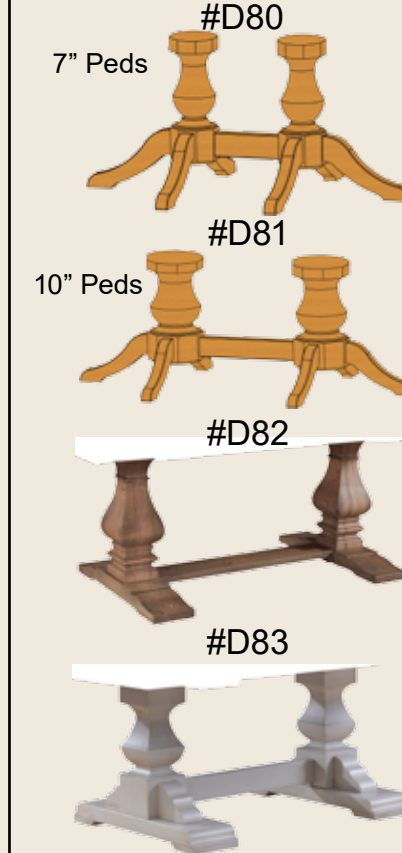

Estate Pedestal Table Shapes

Estate Table Edge Profiles

Flush Apron only available on Square/Rectangle table shapes

Double Pedestal Tables

Tier II Double Pedestal options

Tier III Double Pedestal options

- #D-3652 36"x52" solid top
- #D-3652-212. 36"x52" with 2-12" leaves
- #D-3652-118. 36"x52" with 1-18" leaf
- #D-3652-218. 36"x52" with 2-18" leaves
- #D-3672 36"x72" solid top
- #D-4266 42"x66" solid top
- #D-4266-212. 42"x66" with 2-12" leaves
- #D-4266-412. 42"x66" with 4-12" leaves
- #D-4266-118. 42"x66" with 1-18" leaf
- #D-4266-218. 42"x66" with 2-18" leaves
- #D-4272 42"x72" solid top
- #D-4272-212. 42"x72" with 2-12" leaves
- #D-4272-412. 42"x72" with 4-12" leaves
- #D-4272-118. 42"x72" with 1-18" leaf
- #D-4272-218. 42"x72" with 2-18" leaves
- #D-4278 42"x78" solid top
- #D-4284 42"x84" solid top
- #D-4296 42"x96" solid top
- #D-4872 48"x72" solid top
- #D-4872-212. 48"x72" with 2-12" leaves
- #D-4872-412. 48"x72" with 4-12" leaves
- #D-4872-118. 48"x72" with 1-18" leaf
- #D-4872-218. 48"x72" with 2-18" leaves
- #D-4878 48"x78" solid top
- #D-4884 48"x84" solid top
- #D-4896 48"x96" solid top