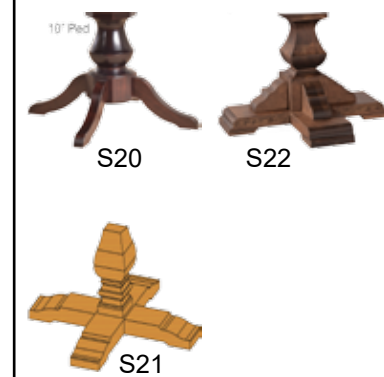

Estate Pedestal Table Shapes

Estate Table Edge Profiles

Flush Apron only available on Square/Rectangle table shapes

Double Pedestal Tables

Tier II Double Pedestal options

Tier III Double Pedestal options

- #D-3652 36"x52" solid top
- #D-3652-212. 36"x52" with 2-12" leaves
- #D-3652-118. 36"x52" with 1-18" leaf
- #D-3652-218. 36"x52" with 2-18" leaves
- #D-3672 36"x72" solid top
- #D-4266 42"x66" solid top
- #D-4266-212. 42"x66" with 2-12" leaves
- #D-4266-412. 42"x66" with 4-12" leaves
- #D-4266-118. 42"x66" with 1-18" leaf
- #D-4266-218. 42"x66" with 2-18" leaves
- #D-4272 42"x72" solid top
- #D-4272-212. 42"x72" with 2-12" leaves
- #D-4272-412. 42"x72" with 4-12" leaves
- #D-4272-118. 42"x72" with 1-18" leaf
- #D-4272-218. 42"x72" with 2-18" leaves
- #D-4278 42"x78" solid top
- #D-4284 42"x84" solid top
- #D-4296 42"x96" solid top
- #D-4872 48"x72" solid top
- #D-4872-212. 48"x72" with 2-12" leaves
- #D-4872-412. 48"x72" with 4-12" leaves
- #D-4872-118. 48"x72" with 1-18" leaf
- #D-4872-218. 48"x72" with 2-18" leaves
- #D-4878 48"x78" solid top
- #D-4884 48"x84" solid top
- #D-4896 48"x96" solid top

Five steps for order accuracy

The Estate Collection
Double Pedestal Tables

Five steps for order accuracy

The Estate Collection
Single Pedestal Tables

Tier I Double Peds

Tier II Double Peds

Tier III Double Peds

Tier I Single Peds

Tier II Single Peds

Tier III Single Peds

Step #2
Size

Step #3
Leaves or Solid (0)

Step #4
Table Shape

Step #5
Profile

Table Size	Pedestals
36x52	D
42x66	D
42x72	D
48x72	D
Solid Tops Only	
36x72	D
42x78	D
42x84	D
42x96	D
48x78	D
48x84	D
48x96	D