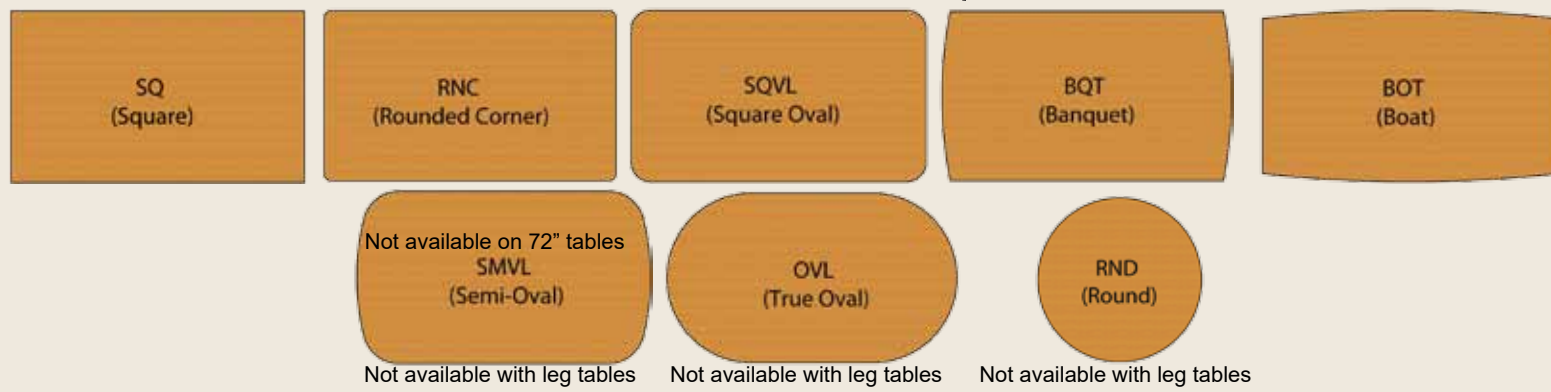

Estate Pedestal Table Shapes