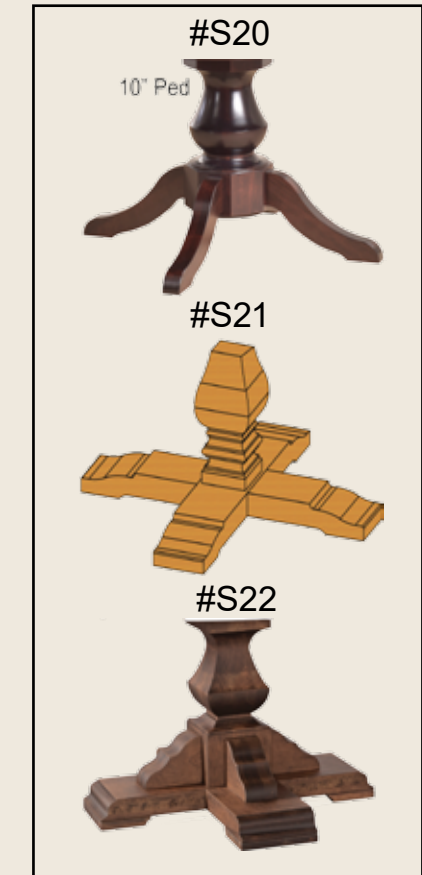

A. #S-4848 Round Table
B. #S1 Single Pedestal
C. #49S Keystone Side Chair

Single Pedestal Tables

#S-4848-212 Round With 2 12" leaves in #S20 Single Pedestal

#S-4848-212 Round With 1 12" leaf in #S20 Single Pedestal

Shown in Retreat Cherry with 227 Rich Cherry Stain

Chair Seats in 2011 Yukon Ecru

A. #S-4848-212 48"x48" Round Table
B. #S20 10" Single Pedestal
C. #112S Napoleon Side Chair

Estate Pedestal Table Shapes

Estate Table Edge Profiles

Flush Apron only available on Square/Rectangle table shapes

Single Pedestal Tables

Tier I Single Pedestal options

Tier II Single Pedestal options

Tier III Single Pedestal options

- #S-3636 36"x36" solid top
- #S-3636-212 . . 36"x36" with 2-12" leaves
- #S-3636-118 . . 36"x36" with 1-18" leaf
- #S-3642 36"x42" solid top
- #S-3642-212 . . 36"x42" with 2-12" leaves
- #S-3642-118 . . 36"x42" with 1-18" leaf
- #S-3648 36"x48" solid top
- #S-3648-212 . . 36"x48" with 2-12" leaves
- #S-3648-118 . . 36"x48" with 1-18" leaf
- #S-3652 36"x52" solid top
- #S-3652-118 . . 36"x52" with 1-18" leaf
- #S-3672 36"x72" solid top
- #S-4242 42"x42" solid top
- #S-4242-118 . . 42"x42" with 1-18" leaf
- #S-4260 42"x60" solid top
- #S-4266 42"x66" solid top
- #S-4272 42"x72" solid top
- #S-4848 48"x48" solid top
- #S-4848-212 . . 48"x48" with 2-12" leaves
- #S-4848-118 . . 48"x48" with 1-18" leaf
- #S-5454 54"x54" solid top
- #S-6060 60"x60" solid top
- #S-7272 72"x72" solid top