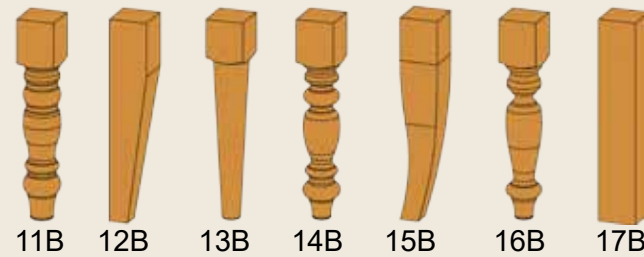

Leg Options

Leg Bench with 11B Leg Shown in Retreat Cherry with 7992 Asbury Finish

- #11B-1636 . . . . . 16Dx36Wx18H
- #11B-1644 . . . . . 16Dx44Wx18H
- #11B-1656 . . . . . 16Dx56Wx18H
- #11B-1662 . . . . . 16Dx62Wx18H
- #11B-1668 . . . . . 16Dx68Wx18H