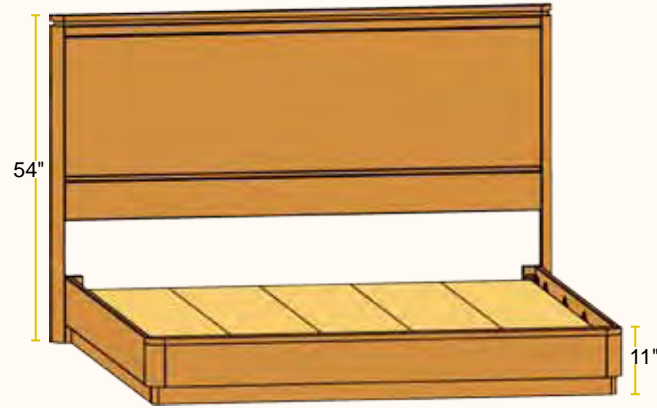

Rialto Individual Pieces

Panel Bed

- #67100 King 81W
- #67100cal California King 77W
- #67101 Queen 65W
- #67102 Full 59W
- #67103 Twin 44W