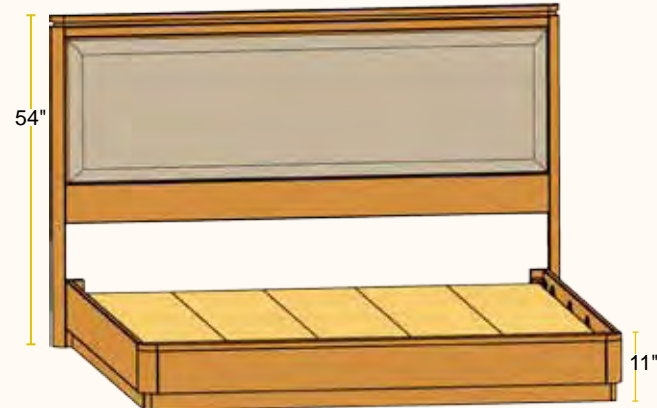

Rialto Individual Pieces

Panel Bed

- #67100 King 81W
- #67100cal California King 77W
- #67101 Queen 65W
- #67102 Full 59W
- #67103 Twin 44W

Upholstered Bed

- #67104 King 81W
- #67104cal Calif. King 77W
- #67105 Queen 65W
- #67106 Full 59W
- #67107 Twin 44W