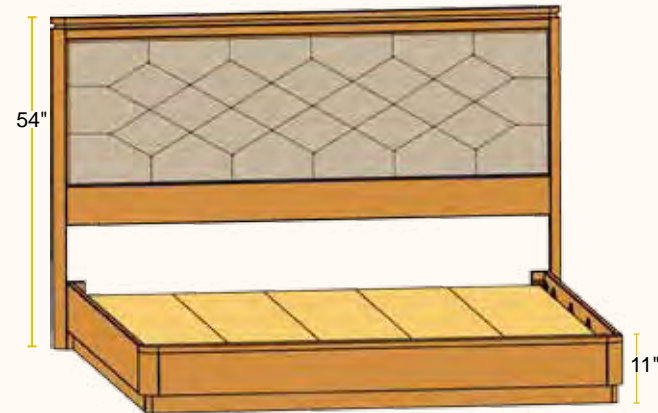

Rialto Individual Pieces

Panel Bed

- #67100 King 81W
- #67100cal California King 77W
- #67101 Queen 65W
- #67102 Full 59W
- #67103 Twin 44W

Upholstered Bed

- #67104 King 81W
- #67104cal Calif. King 77W
- #67105 Queen 65W
- #67106 Full 59W
- #67107 Twin 44W