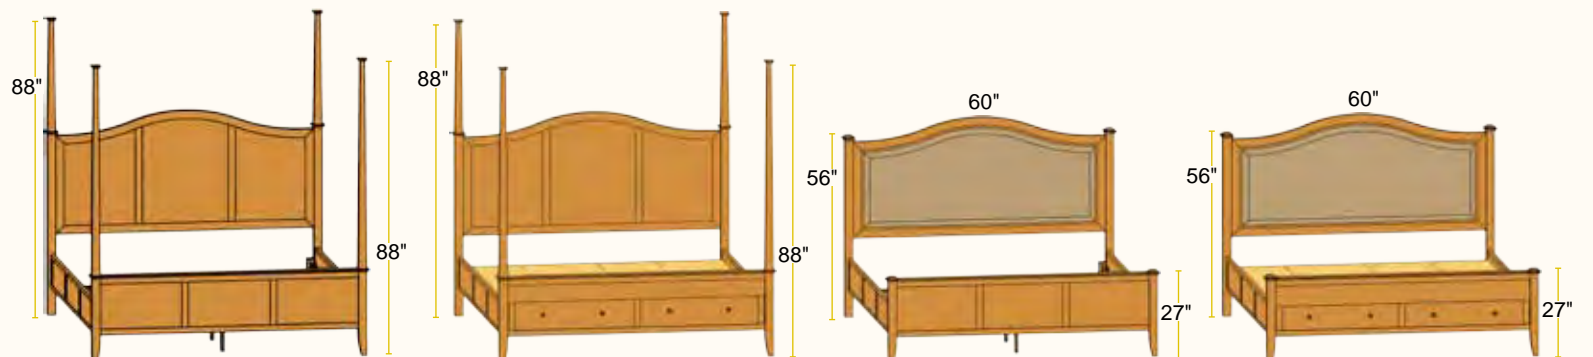

Providence Individual Pieces

Upholstered Post Bed

- #68100 King 81W
- #68100cal California King 77W
- #68101 Queen 65W
- #68102 Full 59W
- #68103 Twin 44W

Upholstered Post Bed with Footboard drawers

- #68100FD King 81W
- #68100FDcal Calif. King.. 77W
- #68101FD Queen 65W
- #68102FD Full..... 59W
- #68103FD Twin..... 44W

Tufted Upholstered Post Bed

- #68108 King 81W
- #68108cal California King 77W
- #68109 Queen 65W
- #68110 Full 59W
- #68111 Twin 44W

Tufted Upholstered Post Bed with Footboard drawers

- #68108FD King 81W
- #68108FDcal Calif. King.. 77W
- #68109FD Queen 65W
- #68110FD Full..... 59W
- #68111FD Twin 44W