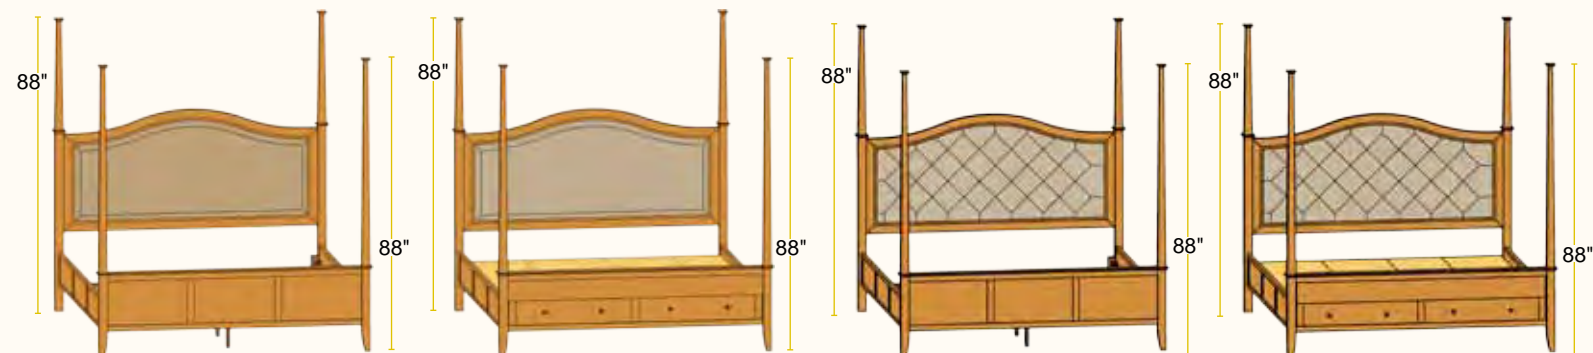

Providence Individual Pieces

Upholstered Post Bed

- #68100 King 81W
- #68100cal California King 77W
- #68101 Queen 65W
- #68102 Full 59W
- #68103 Twin 44W

Upholstered Post Bed with Footboard drawers

- #68100FD King 81W
- #68100FDcal Calif. King.. 77W
- #68101FD Queen 65W
- #68102FD Full..... 59W
- #68103FD Twin..... 44W