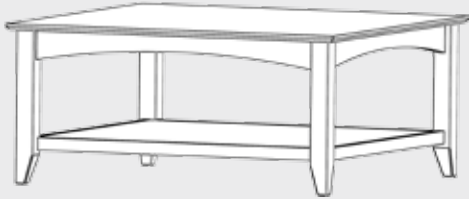

#1755 Media Console
20Dx42Wx27H

#1756 Cocktail Table
28Dx46Wx18H

#1758 Door Chest with drawer
24Dx18Wx23H

#1767 End Table
24Dx22Wx24H

#1757 Chairside Table
26Dx16Wx24H

#1759 Wedge End Table
24Dx16Wx24H

#1760 Sofa Table
14Dx48Wx30H

#1769 Round Cocktail Table w/Shelf
41Rnd x19H

#1768 Cocktail Table w/Shelf
27Dx48Wx19H

#1770 Cocktail Table w/2 Drawers
27Dx48Wx19H

#1771 Cocktail Table w/Shelf
42Dx42Wx19H

#1772 Cocktail Table w/4 Drawers
42Dx42Wx19H