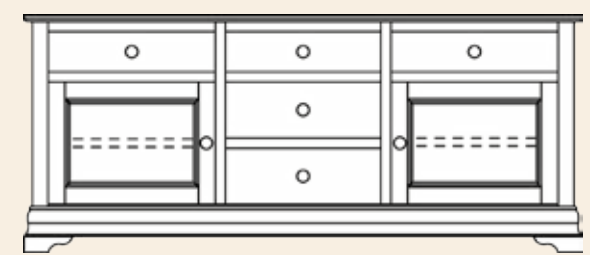

Bordeaux Entertainment Console
30" High
#3009 . . . 19Dx70Wx30H