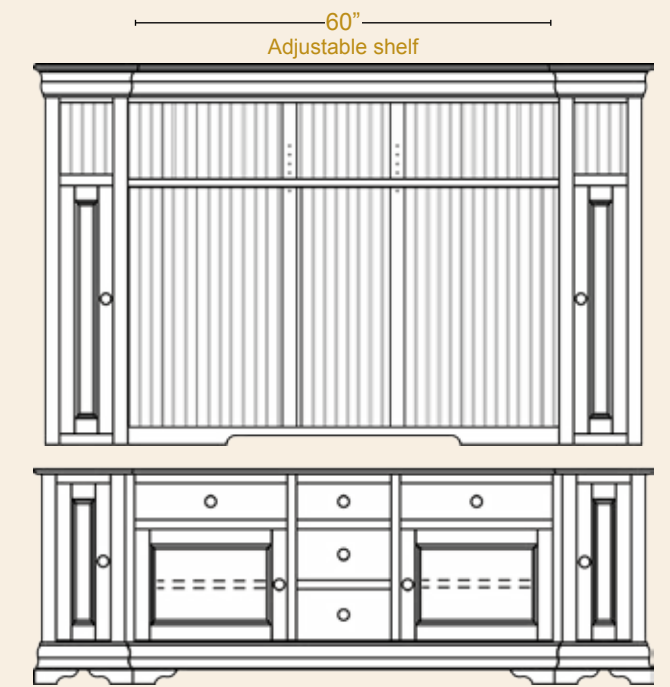

Shown in Maple with **107 Dark Washington Finish**
Hardware: **K6060-DBN**

- A. #3002** Bordeaux Entertainment Console
19Dx70Wx36H
- B. #3003** Bordeaux Entertainment Console
19Dx85Wx36H
- C. #3001** Bordeaux Entertainment Console
19Dx55Wx36H

Bordeaux Individual Pieces

Bordeaux Entertainment Console
36" High
#3000 . . . 19Dx48Wx36H
#3001 . . . 19Dx55Wx36H

Bordeaux Entertainment Console
30" High
#3007 . . . 19Dx48Wx30H
#3008 . . . 19Dx55Wx30H

Top View of Bordeaux Entertainment Corner Console

Bordeaux Entertainment Corner Console
36" High
#3005 . . . 19Dx48Wx36H
#3006 . . . 19Dx55Wx36H

Bordeaux Entertainment Corner Console
30" High
#3011 . . . 19Dx48Wx30H
#3012 . . . 19Dx55Wx30H

Bordeaux Entertainment Deck
#3004 . . . 14Dx86Wx53H

Bordeaux Entertainment Console
36" High
#3003 . . . 19Dx85Wx36H

Bordeaux Entertainment Deck
#3004 . . . 14Dx86Wx53H

Bordeaux Entertainment Console
30" High
#3010 . . . 19Dx85Wx30H