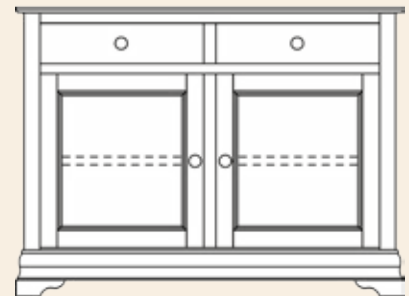

Top View of Bordeaux Entertainment Corner Console

Bordeaux Entertainment Corner Console
36" High
#3005 . . . 19Dx48Wx36H
#3006 . . . 19Dx55Wx36H

Bordeaux Entertainment Corner Console
30" High
#3011 . . . 19Dx48Wx30H
#3012 . . . 19Dx55Wx30H