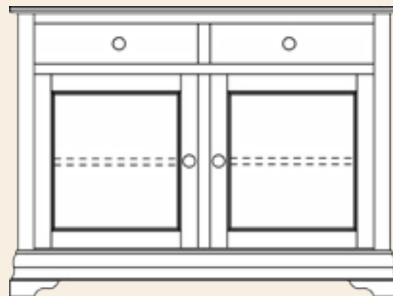

Bordeaux Individual Pieces

Bordeaux Entertainment Console
36" High
#3000 . . . 19Dx48Wx36H
#3001 . . . 19Dx55Wx36H

Bordeaux Entertainment Console
30" High
#3007 . . . 19Dx48Wx30H
#3008 . . . 19Dx55Wx30H