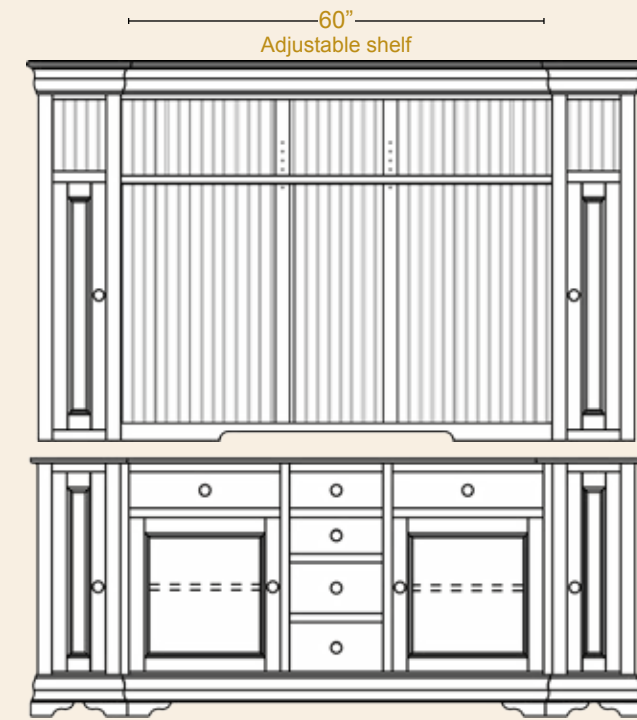

Bordeaux Individual Pieces

Bordeaux Entertainment Console
36" High
#3000 . . . 19Dx48Wx36H
#3001 . . . 19Dx55Wx36H

Bordeaux Entertainment Console
30" High
#3007 . . . 19Dx48Wx30H
#3008 . . . 19Dx55Wx30H

Top View of Bordeaux Entertainment Corner Console

Bordeaux Entertainment Corner Console
36" High
#3005 . . . 19Dx48Wx36H
#3006 . . . 19Dx55Wx36H

Bordeaux Entertainment Corner Console
30" High
#3011 . . . 19Dx48Wx30H
#3012 . . . 19Dx55Wx30H