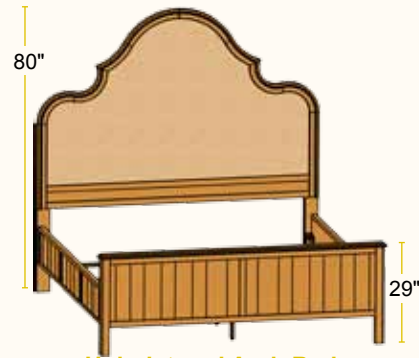

Amador Hill Individual Pieces

Arch Bed

- #40100 King 81W
- #40100cal California King 77W
- #40101 Queen 65W
- #40102 Full 59W
- #40103 Twin 44W

Upholstered Arch Bed

- #40108 King 81W
- #40108cal California King 77W
- #40109 Queen 65W
- #40110 Full 59W
- #40111 Twin 44W