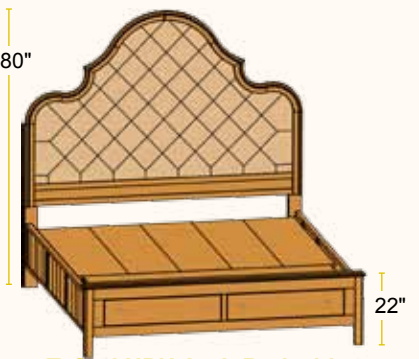

Tufted UPH Arch Bed with Footboard drawers

- #40112FD King 81W
- #40112FDcal Calif. King.. 77W
- #40113FD Queen 65W
- #40114FD Full 59W
- #40115FD Twin 44W