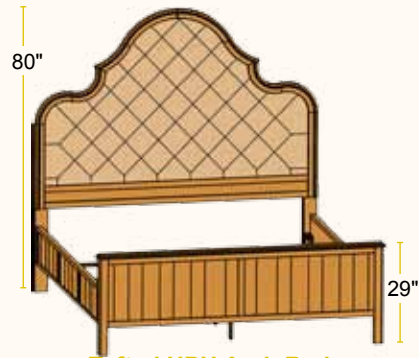

Amador Hill Individual Pieces

Arch Bed

- #40100 King 81W
- #40100cal California King 77W
- #40101 Queen 65W
- #40102 Full 59W
- #40103 Twin 44W

Upholstered Arch Bed

- #40108 King 81W
- #40108cal California King 77W
- #40109 Queen 65W
- #40110 Full 59W
- #40111 Twin 44W