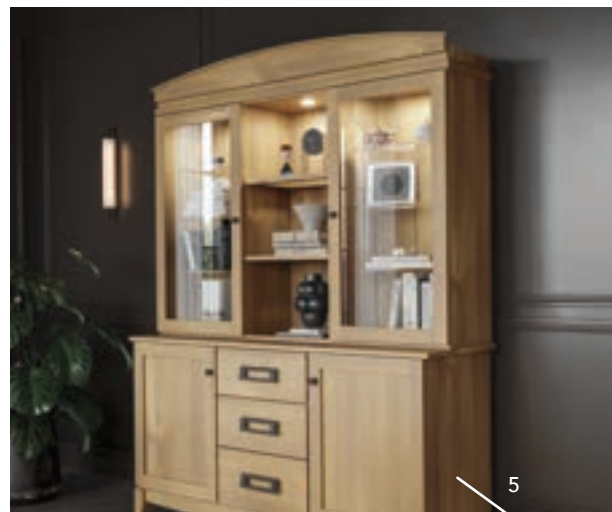

Zero waste
responsibility
and time-honored
craftsmanship create
beautiful heirlooms
from start to finish.

Quality in equals quality out. That's why unique, heirloom furniture begins with a quality creation process. Every step developed and controlled to ensure the furniture you fall in love with today remains the furniture you'll love for generations.

From responsible selective harvest methods used by our own timber crews to ensure forest longevity, to our advanced, proprietary saw mills that minimize waste, our vertically-integrated manufacturing process ensures no detail is ever missed and every piece is built to exact specifications.