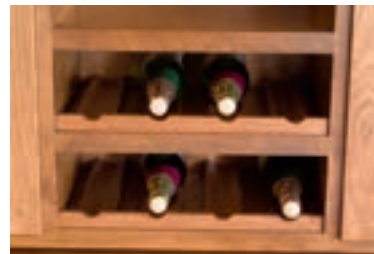

DRAWER LINING

Felt lined drawers or silverware drawer liner.

SHELVES & DOORS

Customization is endless. We offer the ability to buy additional wood and glass shelves straight from us to ensure they'll match perfectly. You can also ask to substitute your doors or shelves with the alternative material. If wood is the standard for the case's doors and shelves, they can be replaced with glass and vice versa. Door options include: clear glass, seeded glass or raised panel. Shelf options include: glass or wood.