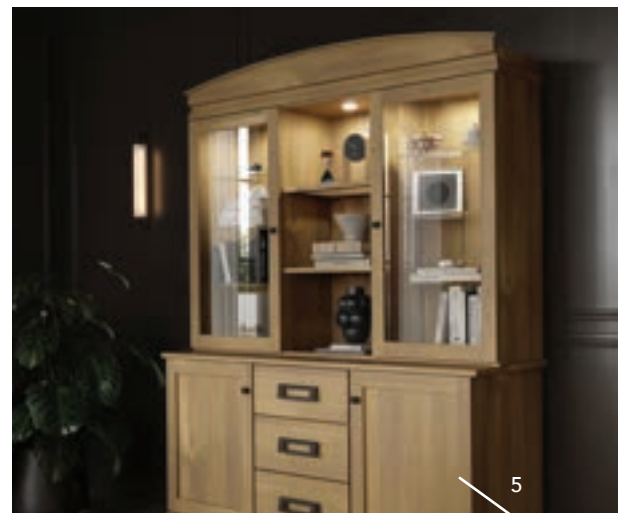

Zero waste
responsibility
and time-honored
craftsmanship create
beautiful heirlooms
from start to finish.

Quality in equals quality out. That's why unique, heirloom furniture begins with a quality creation process. Every step developed and controlled to ensure the furniture you fall in love with today remains the furniture you'll love for generations.

From responsible selective harvest methods used by our own timber crews to ensure forest longevity, to our advanced, proprietary saw mills that minimize waste, our vertically-integrated manufacturing process ensures no detail is ever missed and every piece is built to exact specifications.