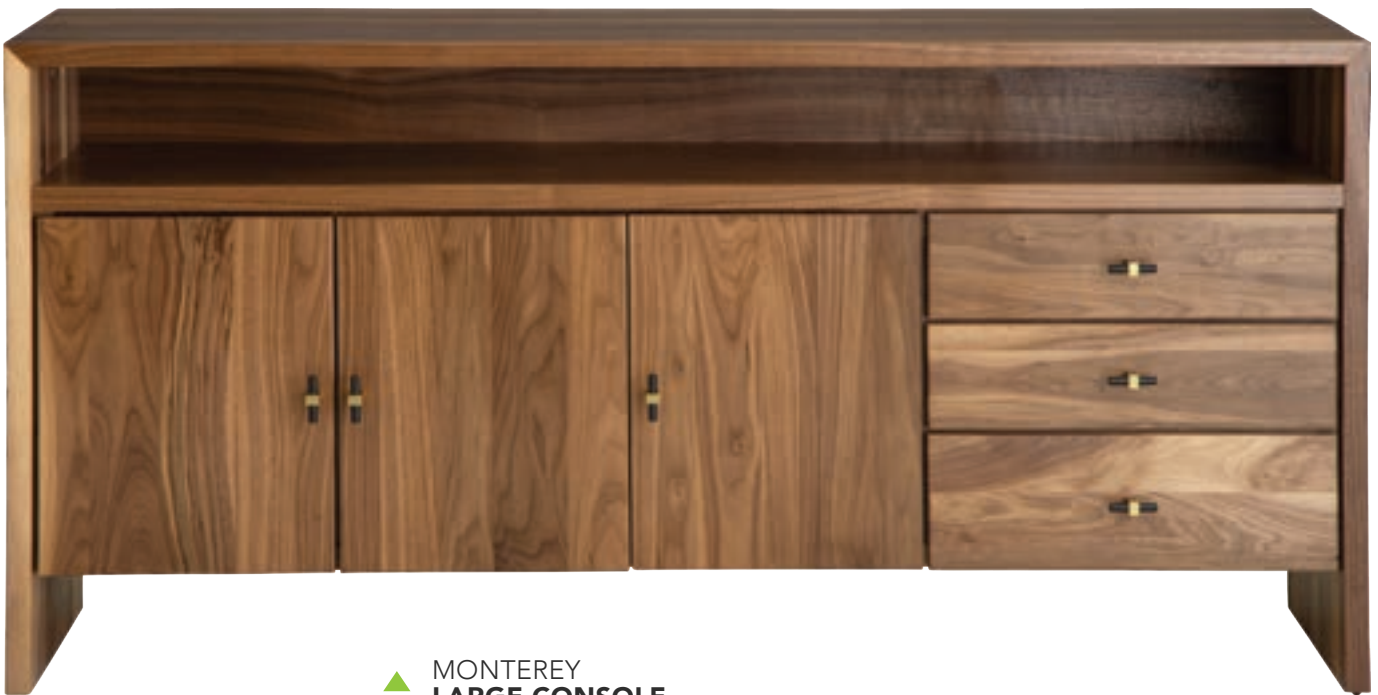

# MONTEREY

◀ **MONTEREY  
SMALL CONSOLE**

**MONC32CS**  
52W x 18D x 33H

**HARDWARE:**  
478T-MBBG

**SHOWN:**  
Quartersawn Oak & 100 Natural  
Stain

Shelving includes one long  
adjustable wood shelf (no divider).

▲ **MONTEREY  
LARGE CONSOLE**

**MONC32CL**  
68W x 18D x 33H

**HARDWARE:**  
478T-MBBG

**SHOWN:**  
Walnut & 100 Natural Stain

Shelving includes one long adjustable wood shelf (no divider).