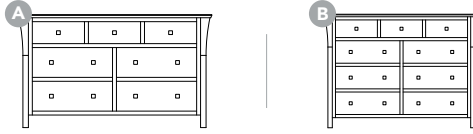

3 SIZES AVAILABLE

DRESSERS

3 SIZES AVAILABLE