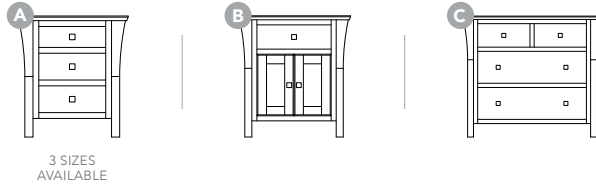

02

STANDARD
HARDWARE

H076014-SN

03

NIGHTSTANDS

3 SIZES AVAILABLE

CHESTS

2 SIZES AVAILABLE