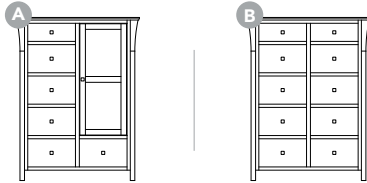

2 SIZES AVAILABLE

DRESSERS

3 SIZES AVAILABLE

3 SIZES AVAILABLE

MIRRORS

CHIFFEROBES

ARMOIRES

MARCO COLLECTION: ITEM #MAR

REF.	PRODUCT	#	WIDTH	DEPTH	HEIGHT	DETAILS
NIGHTSTANDS						
A	Nightstand 1	21241	24	20	26	3 Drawers
	Nightstand 4	21244	28	20	30	
	Nightstand 8	21238	18	20	26	
B	Nightstand 5	21245	28	20	30	1 Drawer & 2 Doors
C	Nightstand 9	21239	42	20	36	4 Drawers
CHESTS						
A	Chest 3	21262	42	20	56	5 Drawers
	Chest 4	21263	42	20	63	
B	Chest 9	21272	36	20	56	
C	Chest 6	21265	42	20	45	
D	Chest 7	21266	42	20	56	6 Drawers
	Chest 8	21267	42	20	63	
DRESSERS						
A	Dresser 1	21247	62	20	36	7 Drawers
	Dresser 2	21248	66	20	36	
	Dresser 3	21249	72	20	36	
B	Dresser 4	21250	62	20	45	9 Drawers
	Dresser 5	21251	66	20	45	
	Dresser 6	21252	72	20	45	
MIRRORS						
A	Mirror 2	21302	42	1	30	Recommended with Dresser 4, 5 & 6
B	Mirror 4	21304	42	1	40	Recommended with Dresser 1, 2 & 3
C	Mirror 5	21305	56	1	36	Recommended with All Dressers
CHIFFEROBES						
A	Chifferobe 1	21256	48	20	63	6 Drawers, 1 Door & 2 Adjustable Shelves
B	Chifferobe 3	21258	48	20	63	10 Drawers
ARMOIRES						
A	Armoire 1	21254	42	22	72	2 Drawers, 2 Doors, 2 Adjustable Shelves & Coat Rod
	Armoire 1 (top only)	21254T	42	22	48	
	Armoire 1 (bottom only)	21268B	42	22	24	