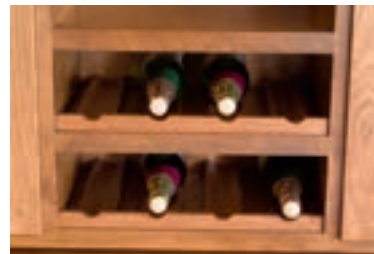

ADDITIONAL OPTIONS

WINE RACK

Replaces a section of your selected dining case with a wine rack and wine glass holder. Adding a wine rack will give the hutch an altered visual.

DRAWER LINING

Felt lined drawers or silverware drawer liner.