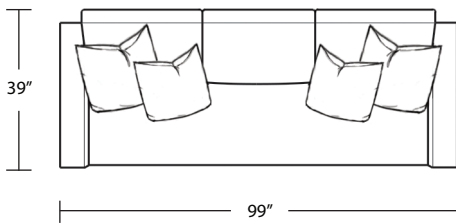

# ZUMA (Wood Leg)

*Sofa*

*LAF 1 Arm Sofa*

*LAF 1 Arm Loveseat*

*Studio Sofa*

*RAF 1 Arm Sofa*

*RAF 1 Arm Loveseat*

*Chair*

*LAF 1 Studio Sofa*

*Square Corner*

*Ottoman*

*RAF 1 Studio Sofa*

TOP VIEW SCALE: 1/4" = 1 FOOT  
SEAT DEPTH MAY VARY DEPENDING ON BACK PILLOW PLACEMENT  
ALL DIMENSIONS ARE APPROXIMATE AND SUBJECT TO CHANGE  
REVISED 03/22/2019