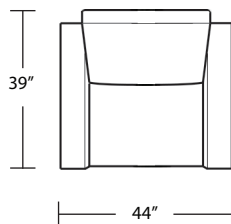

# ZUMA (Wood Leg)

*Sofa*

*LAF 1 Arm Sofa*

*LAF 1 Arm Loveseat*

*Studio Sofa*

*RAF 1 Arm Sofa*

*RAF 1 Arm Loveseat*

*Chair*

*LAF 1 Studio Sofa*

*Square Corner*

*Ottoman*

*RAF 1 Studio Sofa*

TOP VIEW SCALE: 1/4" = 1 FOOT  
SEAT DEPTH MAY VARY DEPENDING ON BACK PILLOW PLACEMENT  
ALL DIMENSIONS ARE APPROXIMATE AND SUBJECT TO CHANGE  
REVISED 03/22/2019