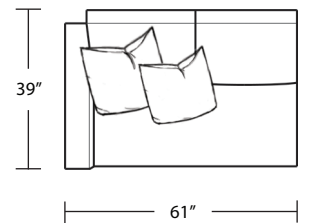

# ZUMA (Wood Leg)

*Sofa*

*LAF 1 Arm Sofa*

*LAF 1 Arm Loveseat*

*Studio Sofa*

*RAF 1 Arm Sofa*

*RAF 1 Arm Loveseat*

*Chair*

*LAF 1 Studio Sofa*

*Square Corner*

*Ottoman*

*RAF 1 Studio Sofa*

TOP VIEW SCALE: 1/4" = 1 FOOT  
SEAT DEPTH MAY VARY DEPENDING ON BACK PILLOW PLACEMENT  
ALL DIMENSIONS ARE APPROXIMATE AND SUBJECT TO CHANGE  
REVISED 03/22/2019