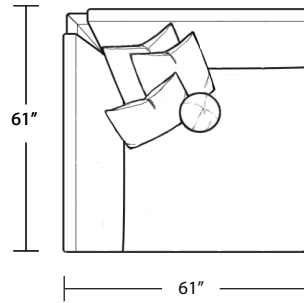

Corner Chaise