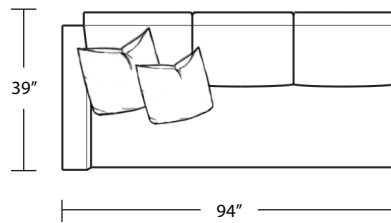

# ZUMA (Wood Leg)

*Sofa*

*LAF 1 Arm Sofa*

*LAF 1 Arm Loveseat*

*Studio Sofa*

*RAF 1 Arm Sofa*

*RAF 1 Arm Loveseat*

*Chair*

*LAF 1 Studio Sofa*

*Square Corner*

*Ottoman*

*RAF 1 Studio Sofa*

TOP VIEW SCALE: 1/4" = 1 FOOT  
SEAT DEPTH MAY VARY DEPENDING ON BACK PILLOW PLACEMENT  
ALL DIMENSIONS ARE APPROXIMATE AND SUBJECT TO CHANGE  
REVISED 03/22/2019