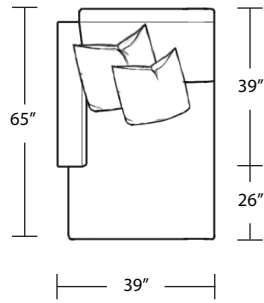

LAF 1 Arm Chaise