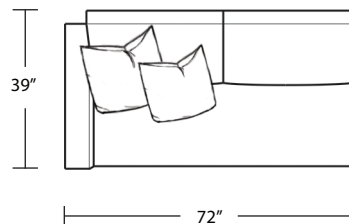

# ZUMA (Wood Leg)

*Sofa*

*LAF 1 Arm Sofa*

*LAF 1 Arm Loveseat*

*Studio Sofa*

*RAF 1 Arm Sofa*

*RAF 1 Arm Loveseat*

*Chair*

*LAF 1 Studio Sofa*

*Square Corner*

*Ottoman*

*RAF 1 Studio Sofa*

TOP VIEW SCALE: 1/4" = 1 FOOT  
SEAT DEPTH MAY VARY DEPENDING ON BACK PILLOW PLACEMENT  
ALL DIMENSIONS ARE APPROXIMATE AND SUBJECT TO CHANGE  
REVISED 03/22/2019