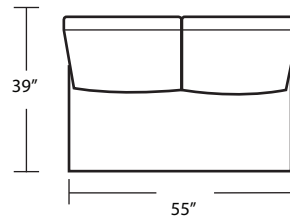

*LAF 1 Studio Sofa*

*Square Corner*

*Ottoman*

*RAF 1 Studio Sofa*

TOP VIEW SCALE: 1/4" = 1 FOOT  
SEAT DEPTH MAY VARY DEPENDING ON BACK PILLOW PLACEMENT  
ALL DIMENSIONS ARE APPROXIMATE AND SUBJECT TO CHANGE  
REVISED 03/22/2019

LAF 1 Arm Chaise

Corner Chaise

LAF Island

RAF 1 Arm Chaise

Armless Loveseat

RAF Island

Armless Sofa

Armless Chair