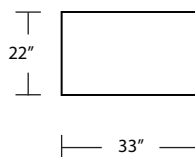

*LAF 1 Studio Sofa*

*Square Corner*

*Ottoman*

*RAF 1 Studio Sofa*

TOP VIEW SCALE: 1/4" = 1 FOOT  
SEAT DEPTH MAY VARY DEPENDING ON BACK PILLOW PLACEMENT  
ALL DIMENSIONS ARE APPROXIMATE AND SUBJECT TO CHANGE  
REVISED 03/22/2019