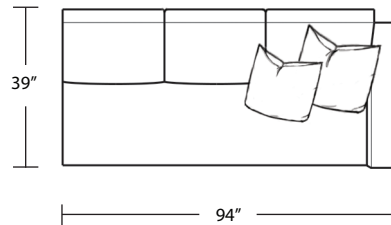

# ZUMA (Wood Leg)

*Sofa*

*LAF 1 Arm Sofa*

*LAF 1 Arm Loveseat*

*Studio Sofa*

*RAF 1 Arm Sofa*

*RAF 1 Arm Loveseat*

*Chair*

*LAF 1 Studio Sofa*

*Square Corner*

*Ottoman*

*RAF 1 Studio Sofa*

TOP VIEW SCALE: 1/4" = 1 FOOT  
SEAT DEPTH MAY VARY DEPENDING ON BACK PILLOW PLACEMENT  
ALL DIMENSIONS ARE APPROXIMATE AND SUBJECT TO CHANGE  
REVISED 03/22/2019