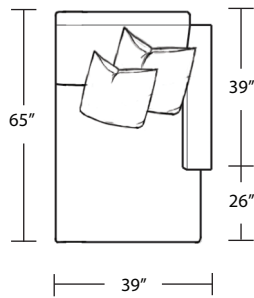

*LAF 1 Studio Sofa*

*Square Corner*

*Ottoman*

*RAF 1 Studio Sofa*

TOP VIEW SCALE: 1/4" = 1 FOOT  
SEAT DEPTH MAY VARY DEPENDING ON BACK PILLOW PLACEMENT  
ALL DIMENSIONS ARE APPROXIMATE AND SUBJECT TO CHANGE  
REVISED 03/22/2019

LAF 1 Arm Chaise

Corner Chaise

LAF Island

RAF 1 Arm Chaise

Armless Loveseat

RAF Island

Armless Sofa

Armless Chair