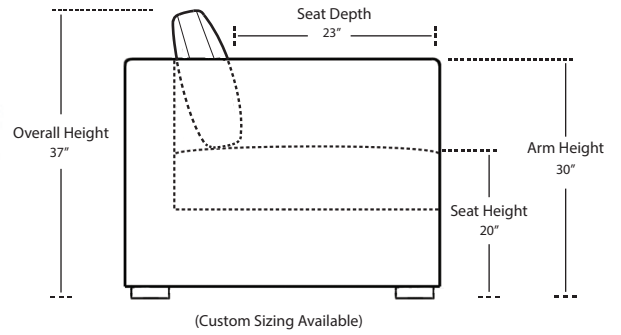

ZUMA (Wood Leg)