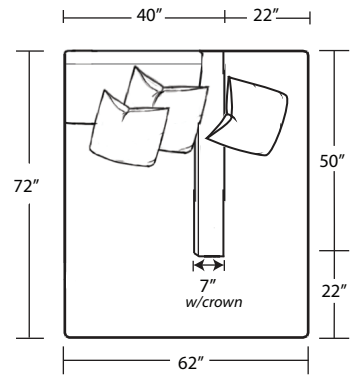

*LAF 1 Studio Sofa*

*Square Corner*

*Ottoman*

*RAF 1 Studio Sofa*

TOP VIEW SCALE: 1/4" = 1 FOOT  
SEAT DEPTH MAY VARY DEPENDING ON BACK PILLOW PLACEMENT  
ALL DIMENSIONS ARE APPROXIMATE AND SUBJECT TO CHANGE  
REVISED 03/22/2019

LAF 1 Arm Chaise

Corner Chaise

LAF Island

RAF 1 Arm Chaise

Armless Loveseat

RAF Island

Armless Sofa

Armless Chair