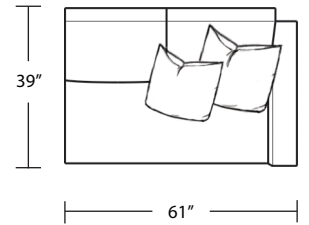

# ZUMA (Wood Leg)

*Sofa*

*LAF 1 Arm Sofa*

*LAF 1 Arm Loveseat*

*Studio Sofa*

*RAF 1 Arm Sofa*

*RAF 1 Arm Loveseat*

*Chair*

*LAF 1 Studio Sofa*

*Square Corner*

*Ottoman*

*RAF 1 Studio Sofa*

TOP VIEW SCALE: 1/4" = 1 FOOT  
SEAT DEPTH MAY VARY DEPENDING ON BACK PILLOW PLACEMENT  
ALL DIMENSIONS ARE APPROXIMATE AND SUBJECT TO CHANGE  
REVISED 03/22/2019