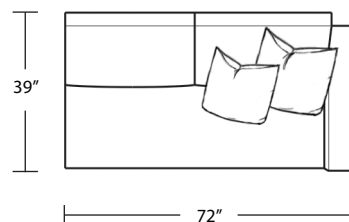

*LAF 1 Studio Sofa*

*Square Corner*

*Ottoman*

*RAF 1 Studio Sofa*

TOP VIEW SCALE: 1/4" = 1 FOOT  
SEAT DEPTH MAY VARY DEPENDING ON BACK PILLOW PLACEMENT  
ALL DIMENSIONS ARE APPROXIMATE AND SUBJECT TO CHANGE  
REVISED 03/22/2019