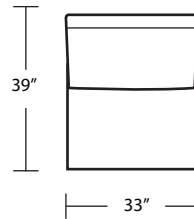

*LAF 1 Studio Sofa*

*Square Corner*

*Ottoman*

*RAF 1 Studio Sofa*

TOP VIEW SCALE: 1/4" = 1 FOOT  
SEAT DEPTH MAY VARY DEPENDING ON BACK PILLOW PLACEMENT  
ALL DIMENSIONS ARE APPROXIMATE AND SUBJECT TO CHANGE  
REVISED 03/22/2019

LAF 1 Arm Chaise

Corner Chaise

LAF Island

RAF 1 Arm Chaise

Armless Loveseat

RAF Island

Armless Sofa

Armless Chair