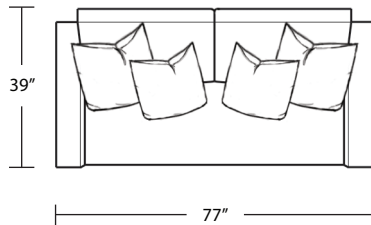

# ZUMA (Wood Leg)

*Sofa*

*LAF 1 Arm Sofa*

*LAF 1 Arm Loveseat*

*Studio Sofa*

*RAF 1 Arm Sofa*

*RAF 1 Arm Loveseat*

*Chair*

*LAF 1 Studio Sofa*

*Square Corner*

*Ottoman*

*RAF 1 Studio Sofa*

TOP VIEW SCALE: 1/4" = 1 FOOT  
SEAT DEPTH MAY VARY DEPENDING ON BACK PILLOW PLACEMENT  
ALL DIMENSIONS ARE APPROXIMATE AND SUBJECT TO CHANGE  
REVISED 03/22/2019