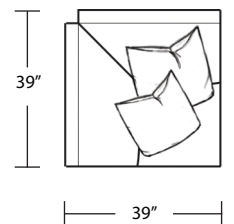

# ZUMA (Wood Leg)

*Sofa*

*LAF 1 Arm Sofa*

*LAF 1 Arm Loveseat*

*Studio Sofa*

*RAF 1 Arm Sofa*

*RAF 1 Arm Loveseat*

*Chair*

*LAF 1 Studio Sofa*

*Square Corner*

*Ottoman*

*RAF 1 Studio Sofa*

TOP VIEW SCALE: 1/4" = 1 FOOT  
SEAT DEPTH MAY VARY DEPENDING ON BACK PILLOW PLACEMENT  
ALL DIMENSIONS ARE APPROXIMATE AND SUBJECT TO CHANGE  
REVISED 03/22/2019