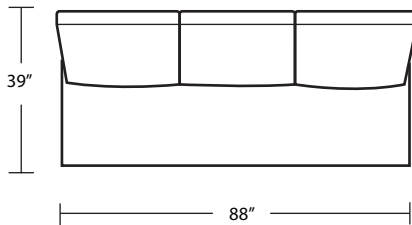

*LAF 1 Studio Sofa*

*Square Corner*

*Ottoman*

*RAF 1 Studio Sofa*

TOP VIEW SCALE: 1/4" = 1 FOOT  
SEAT DEPTH MAY VARY DEPENDING ON BACK PILLOW PLACEMENT  
ALL DIMENSIONS ARE APPROXIMATE AND SUBJECT TO CHANGE  
REVISED 03/22/2019

LAF 1 Arm Chaise

Corner Chaise

LAF Island

RAF 1 Arm Chaise

Armless Loveseat

RAF Island

Armless Sofa

Armless Chair