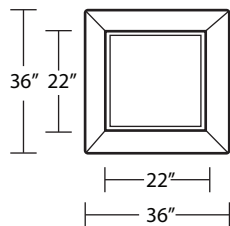

ZAI

*38" x 60" Rectangle Cocktail Ottoman*

*48" x 48" Square Cocktail Ottoman*

*36" x 36" Square Cocktail Ottoman*

*54" x 54" Square Cocktail Ottoman*

60" x 60" Square Cocktail Ottoman

42" Round Cocktail Ottoman