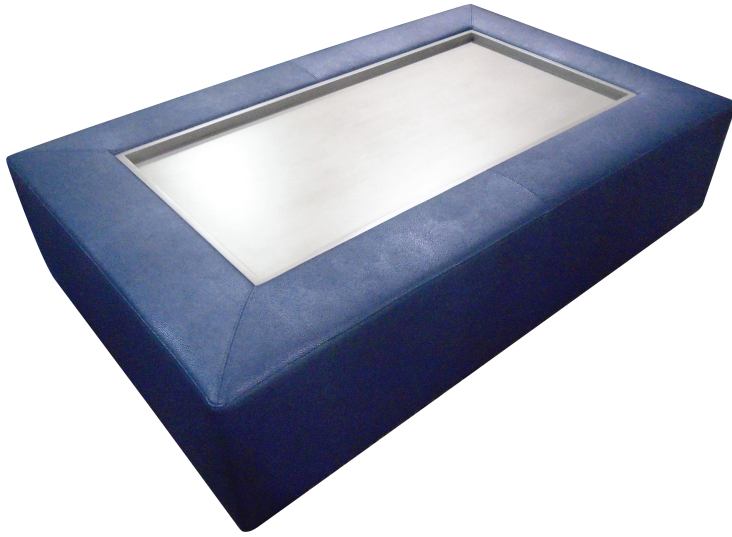

ZAI

*38" x 60" Rectangle Cocktail Ottoman*

*48" x 48" Square Cocktail Ottoman*

*36" x 36" Square Cocktail Ottoman*

*54" x 54" Square Cocktail Ottoman*

60" x 60" Square Cocktail Ottoman

42" Round Cocktail Ottoman