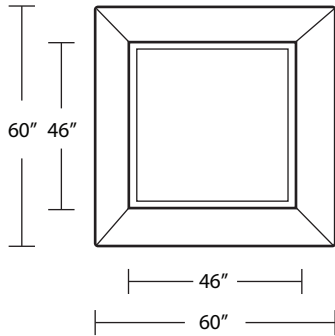

ZAI

*38" x 60" Rectangle Cocktail Ottoman*

*48" x 48" Square Cocktail Ottoman*

*36" x 36" Square Cocktail Ottoman*

*54" x 54" Square Cocktail Ottoman*

60" x 60" Square Cocktail Ottoman

42" Round Cocktail Ottoman