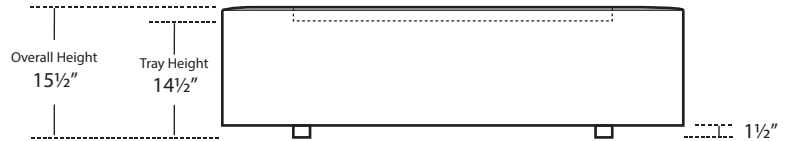

ZAI

*38" x 60" Rectangle Cocktail Ottoman*

*48" x 48" Square Cocktail Ottoman*

*36" x 36" Square Cocktail Ottoman*

*54" x 54" Square Cocktail Ottoman*

60" x 60" Square Cocktail Ottoman

42" Round Cocktail Ottoman