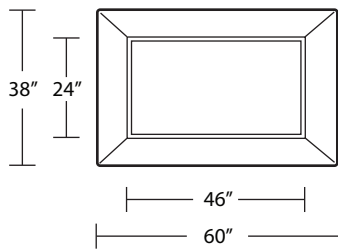

ZAI

*38" x 60" Rectangle Cocktail Ottoman*

*48" x 48" Square Cocktail Ottoman*

*36" x 36" Square Cocktail Ottoman*

*54" x 54" Square Cocktail Ottoman*

60" x 60" Square Cocktail Ottoman

42" Round Cocktail Ottoman