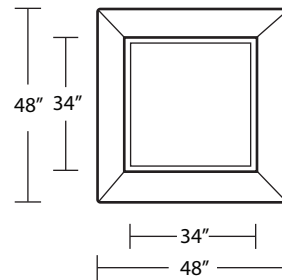

ZAI

*38" x 60" Rectangle Cocktail Ottoman*

*48" x 48" Square Cocktail Ottoman*

*36" x 36" Square Cocktail Ottoman*

*54" x 54" Square Cocktail Ottoman*

60" x 60" Square Cocktail Ottoman

42" Round Cocktail Ottoman