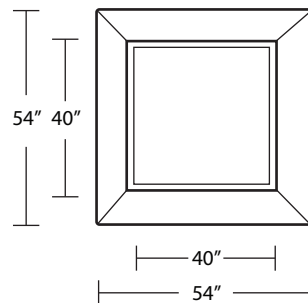

ZAI

*38" x 60" Rectangle Cocktail Ottoman*

*48" x 48" Square Cocktail Ottoman*

*36" x 36" Square Cocktail Ottoman*

*54" x 54" Square Cocktail Ottoman*

60" x 60" Square Cocktail Ottoman

42" Round Cocktail Ottoman