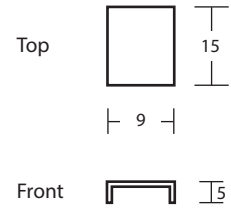

44D Armless Loveseat (2/2)

44D RAF 1 Arm Chaise

44D Armless Chair

44D LAF Sofa w/ Return (4/3)

Arm Tray 9W x 15D x 5H

44D RAF Sofa w/ Return (4/3)

44D Square Corner