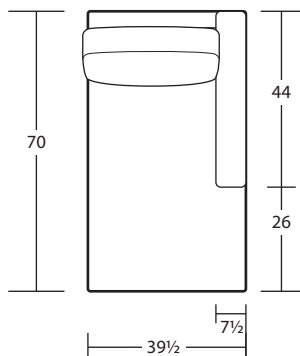

44D x 9FT Sofa (2/2)

44D x 9FT Sofa (3/3)

44D x 8FT Sofa (3/3)

44D x 8FT Sofa (3/1)

44D x 7FT Sofa (2/1)

44D x 8FT Sofa (2/2)

44D x 7FT Sofa (2/2)

44D Chair

44D LAF 1 Arm Loveseat (2/2)

44D LAF 1 Arm Sofa (3/3)

44D RAF 1 Arm Loveseat (2/2)

44D RAF 1 Arm Sofa (3/3)

44D LAF 1 Arm Chair

44D RAF 1 Arm Chair

44D Armless Sofa (3/3)

44D LAF 1 Arm Chaise

44D Armless Loveseat (2/2)

44D RAF 1 Arm Chaise

44D Armless Chair

44D LAF Sofa w/ Return (4/3)

Arm Tray 9W x 15D x 5H

44D RAF Sofa w/ Return (4/3)

44D Square Corner