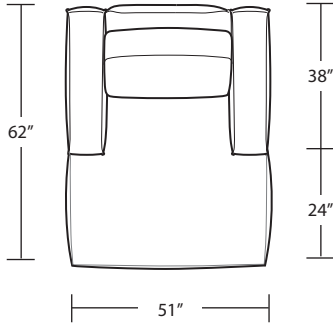

# NEST

*Sofa*

*Loveseat*

*Studio Sofa*

*Chair / 360° Swivel Chair*

2 Arm Chaise

LAF 1 Arm Studio Sofa

Ottoman

*Arm Tray 5H x 11W x 16D*

*Corner Chaise*

*Square Corner*