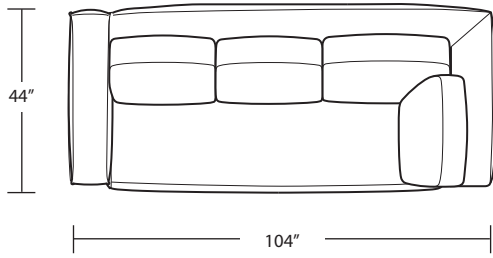

Armless Studio Sofa

LAF 1 Arm Chaise

Armless Loveseat

RAF 1 Arm Chaise

Armless Chair

*LAF Sofa with Return*

*Back Support*

*RAF Sofa with Return*

*Arm Tray 5H x 11W x 16D*

*Corner Chaise*

*Square Corner*