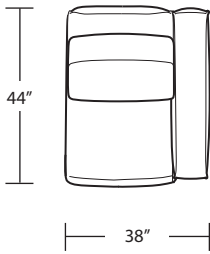

RAF 1 Arm Studio Sofa

LAF 1 Arm Sofa

LAF 1 Arm Loveseat

RAF 1 Arm Sofa

RAF 1 Arm Loveseat

LAF 1 Arm Chair

Armless Sofa

RAF 1 Arm Chair

*Arm Tray 5H x 11W x 16D*

*Corner Chaise*

*Square Corner*