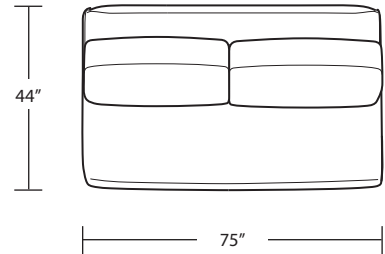

Armless Studio Sofa