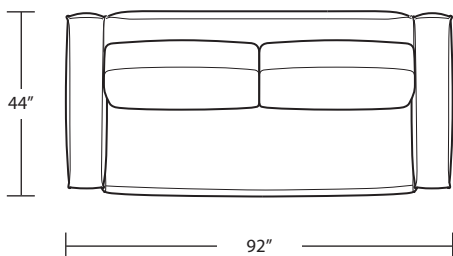

# NEST

*Sofa*

*Loveseat*

*Studio Sofa*

*Chair / 360° Swivel Chair*

2 Arm Chaise

LAF 1 Arm Studio Sofa

Ottoman

*Arm Tray 5H x 11W x 16D*

*Corner Chaise*

*Square Corner*