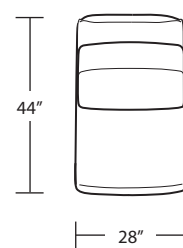

Armless Studio Sofa

LAF 1 Arm Chaise

Armless Loveseat

RAF 1 Arm Chaise

Armless Chair

*LAF Sofa with Return*

*Back Support*

*RAF Sofa with Return*

*Arm Tray 5H x 11W x 16D*

*Corner Chaise*

*Square Corner*