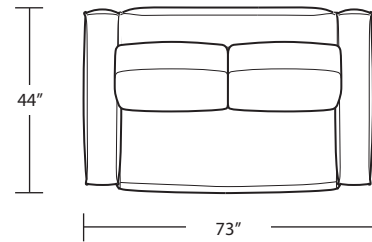

# NEST

*Sofa*

*Loveseat*

*Studio Sofa*

*Chair / 360° Swivel Chair*

2 Arm Chaise

LAF 1 Arm Studio Sofa

Ottoman

*Arm Tray 5H x 11W x 16D*

*Corner Chaise*

*Square Corner*