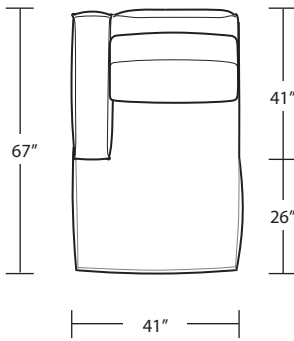

RAF 1 Arm Chaise

LAF 1 Arm Chaise