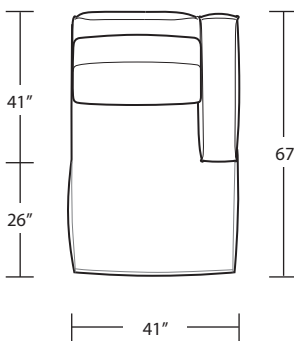

Armless Studio Sofa

LAF 1 Arm Chaise

Armless Loveseat

RAF 1 Arm Chaise

Armless Chair

*LAF Sofa with Return*

*Back Support*

*RAF Sofa with Return*

*Arm Tray 5H x 11W x 16D*

*Corner Chaise*

*Square Corner*