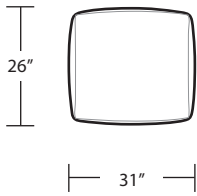

# NEST

*Sofa*

*Loveseat*

*Studio Sofa*

*Chair / 360° Swivel Chair*

2 Arm Chaise

LAF 1 Arm Studio Sofa

Ottoman

*Arm Tray 5H x 11W x 16D*

*Corner Chaise*

*Square Corner*