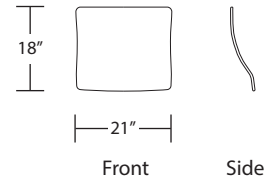

Armless Studio Sofa

LAF 1 Arm Chaise

Armless Loveseat

RAF 1 Arm Chaise

Armless Chair

*LAF Sofa with Return*

*Back Support*

*RAF Sofa with Return*

*Arm Tray 5H x 11W x 16D*

*Corner Chaise*

*Square Corner*