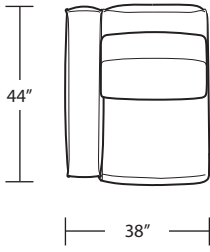

RAF 1 Arm Studio Sofa

LAF 1 Arm Sofa

LAF 1 Arm Loveseat

RAF 1 Arm Sofa

RAF 1 Arm Loveseat

LAF 1 Arm Chair

Armless Sofa

RAF 1 Arm Chair

*Arm Tray 5H x 11W x 16D*

*Corner Chaise*

*Square Corner*