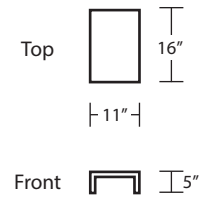

Armless Studio Sofa

LAF 1 Arm Chaise

Armless Loveseat

RAF 1 Arm Chaise

Armless Chair

*LAF Sofa with Return*

*Back Support*

*RAF Sofa with Return*

*Arm Tray 5H x 11W x 16D*

*Corner Chaise*

*Square Corner*