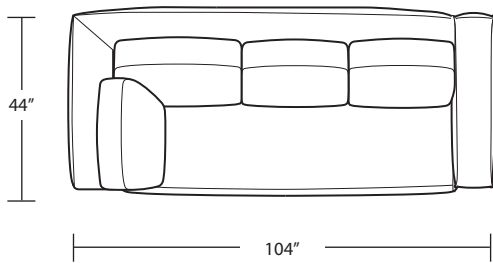

Armless Studio Sofa

LAF 1 Arm Chaise

Armless Loveseat

RAF 1 Arm Chaise

Armless Chair

*LAF Sofa with Return*

*Back Support*

*RAF Sofa with Return*

*Arm Tray 5H x 11W x 16D*

*Corner Chaise*

*Square Corner*