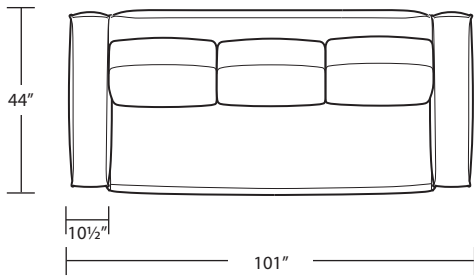

# NEST

*Sofa*

*Loveseat*

*Studio Sofa*

*Chair / 360° Swivel Chair*

2 Arm Chaise

LAF 1 Arm Studio Sofa

Ottoman

*Arm Tray 5H x 11W x 16D*

*Corner Chaise*

*Square Corner*