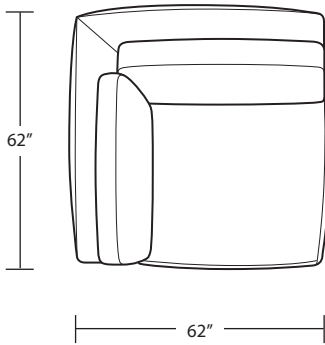

Armless Studio Sofa

LAF 1 Arm Chaise

Armless Loveseat

RAF 1 Arm Chaise

Armless Chair

*LAF Sofa with Return*

*Back Support*

*RAF Sofa with Return*

*Arm Tray 5H x 11W x 16D*

*Corner Chaise*

*Square Corner*