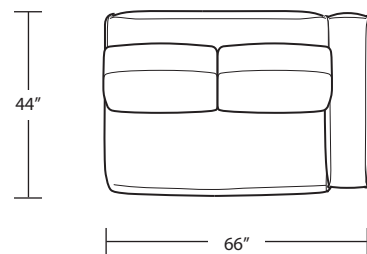

RAF 1 Arm Studio Sofa

LAF 1 Arm Sofa

LAF 1 Arm Loveseat

RAF 1 Arm Sofa

RAF 1 Arm Loveseat

LAF 1 Arm Chair

Armless Sofa

RAF 1 Arm Chair

*Arm Tray 5H x 11W x 16D*

*Corner Chaise*

*Square Corner*