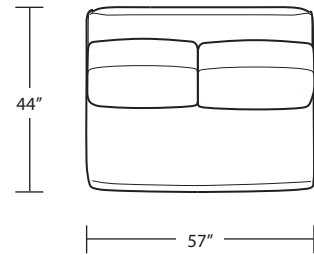

Armless Loveseat