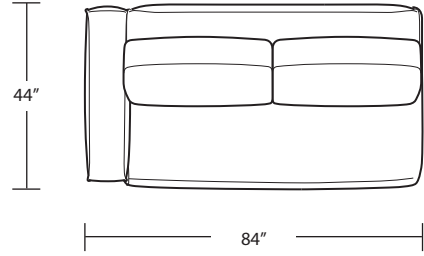

# NEST

*Sofa*

*Loveseat*

*Studio Sofa*

*Chair / 360° Swivel Chair*

2 Arm Chaise

LAF 1 Arm Studio Sofa

Ottoman

*Arm Tray 5H x 11W x 16D*

*Corner Chaise*

*Square Corner*