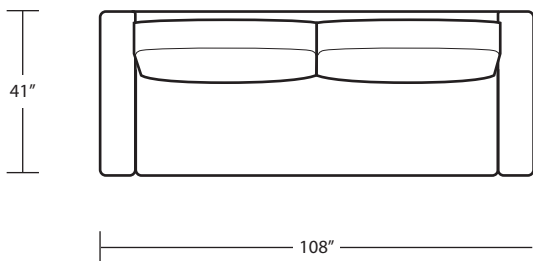

# MIRAGE

42D x 10 FT Sofa (3/1)

42D x 10 FT Sofa (2/1)

42D x 10 FT Sofa (2/2)

42D x 9 FT Sofa (2/2)

42D x 9 FT Sofa (3/1)

42D x 8 FT Sofa (2/1)

42D x 9 FT Sofa (2/1)

42D x 8 FT Sofa (2/2)

42D x 7 FT Sofa (2/1)

Ottoman

42D x 7 FT Sofa (2/2)

LAF 42D 1 Arm Sofa (3/1)

42D Chair

RAF 42D 1 Arm Sofa (3/1)

LAF 42D 1 Arm Sofa (3/3)

LAF 42D Sofa W/ Return (4/1)

LAF 42D Sofa W/ Return (4/3)

RAF 42D Sofa W/ Return (4/1)

*Rect Cocktail Table 40 x 84*

*Rect Cocktail Table 38 x 60*