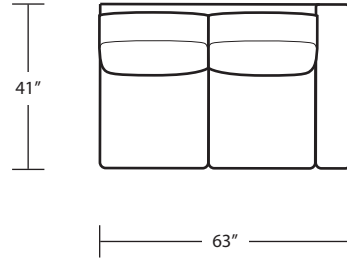

RAF 42D 1 Arm Loveseat (2/2)