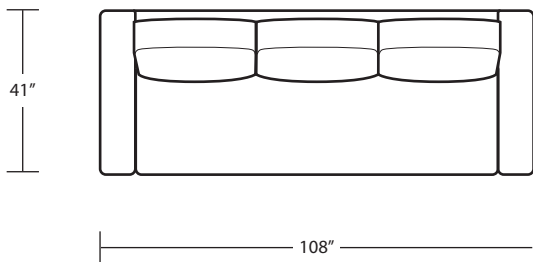

# MIRAGE

42D x 10 FT Sofa (3/1)

42D x 10 FT Sofa (2/1)

42D x 10 FT Sofa (2/2)

42D x 9 FT Sofa (2/2)

42D x 9 FT Sofa (3/1)

42D x 8 FT Sofa (2/1)

42D x 9 FT Sofa (2/1)

42D x 8 FT Sofa (2/2)

42D x 7 FT Sofa (2/1)

Ottoman

42D x 7 FT Sofa (2/2)

LAF 42D 1 Arm Sofa (3/1)

42D Chair

RAF 42D 1 Arm Sofa (3/1)

LAF 42D 1 Arm Sofa (3/3)

LAF 42D Sofa W/ Return (4/1)

LAF 42D Sofa W/ Return (4/3)

RAF 42D Sofa W/ Return (4/1)

*Rect Cocktail Table 40 x 84*

*Rect Cocktail Table 38 x 60*