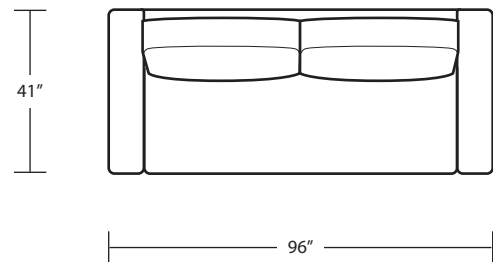

# MIRAGE

42D x 10 FT Sofa (3/1)

42D x 10 FT Sofa (2/1)

42D x 10 FT Sofa (2/2)

42D x 9 FT Sofa (2/2)

42D x 9 FT Sofa (3/1)

42D x 8 FT Sofa (2/1)

42D x 9 FT Sofa (2/1)

42D x 8 FT Sofa (2/2)

42D x 7 FT Sofa (2/1)

Ottoman

42D x 7 FT Sofa (2/2)

LAF 42D 1 Arm Sofa (3/1)

42D Chair

RAF 42D 1 Arm Sofa (3/1)

LAF 42D 1 Arm Sofa (3/3)

LAF 42D Sofa W/ Return (4/1)

LAF 42D Sofa W/ Return (4/3)

RAF 42D Sofa W/ Return (4/1)

*Rect Cocktail Table 40 x 84*

*Rect Cocktail Table 38 x 60*