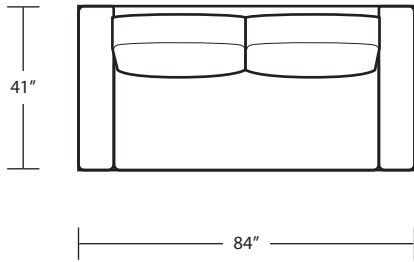

# MIRAGE

42D x 10 FT Sofa (3/1)

42D x 10 FT Sofa (2/1)

42D x 10 FT Sofa (2/2)

42D x 9 FT Sofa (2/2)

42D x 9 FT Sofa (3/1)

42D x 8 FT Sofa (2/1)

42D x 9 FT Sofa (2/1)

42D x 8 FT Sofa (2/2)

42D x 7 FT Sofa (2/1)

Ottoman

42D x 7 FT Sofa (2/2)

LAF 42D 1 Arm Sofa (3/1)

42D Chair

RAF 42D 1 Arm Sofa (3/1)

LAF 42D 1 Arm Sofa (3/3)

LAF 42D Sofa W/ Return (4/1)

LAF 42D Sofa W/ Return (4/3)

RAF 42D Sofa W/ Return (4/1)

*Rect Cocktail Table 40 x 84*

*Rect Cocktail Table 38 x 60*