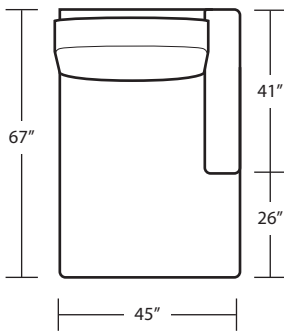

# MIRAGE

42D x 10 FT Sofa (3/1)

42D x 10 FT Sofa (2/1)

42D x 10 FT Sofa (2/2)

42D x 9 FT Sofa (2/2)

42D x 9 FT Sofa (3/1)

42D x 8 FT Sofa (2/1)

42D x 9 FT Sofa (2/1)

42D x 8 FT Sofa (2/2)

42D x 7 FT Sofa (2/1)

Ottoman

42D x 7 FT Sofa (2/2)

LAF 42D 1 Arm Sofa (3/1)

42D Chair

RAF 42D 1 Arm Sofa (3/1)

LAF 42D 1 Arm Sofa (3/3)

RAF 42D 1 Arm Loveseat (2/2)

RAF 42D 1 Arm Sofa (3/3)

LAF 42D 1 Arm Loveseat (2/1)

LAF 42D 1 Arm Loveseat (2/2)

RAF 42D 1 Arm Loveseat (2/1)

LAF 42D 1 Arm Chaise

RAF 42D Sofa W/ Return (4/3)

RAF 42D 1 Arm Chaise

LAF 42D Sofa W/ Return (4/1)

LAF 42D Sofa W/ Return (4/3)

RAF 42D Sofa W/ Return (4/1)

*Rect Cocktail Table 40 x 84*

*Rect Cocktail Table 38 x 60*