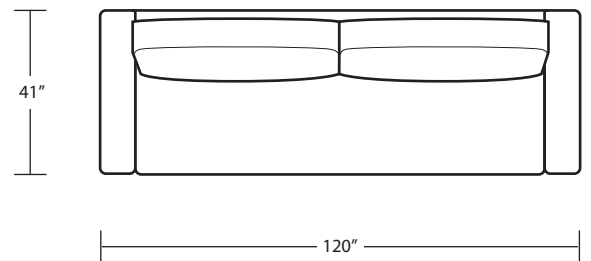

# MIRAGE

42D x 10 FT Sofa (3/1)

42D x 10 FT Sofa (2/1)

42D x 10 FT Sofa (2/2)

42D x 9 FT Sofa (2/2)

42D x 9 FT Sofa (3/1)

42D x 8 FT Sofa (2/1)

42D x 9 FT Sofa (2/1)

42D x 8 FT Sofa (2/2)

42D x 7 FT Sofa (2/1)

Ottoman

42D x 7 FT Sofa (2/2)

LAF 42D 1 Arm Sofa (3/1)

42D Chair

RAF 42D 1 Arm Sofa (3/1)

LAF 42D 1 Arm Sofa (3/3)

LAF 42D Sofa W/ Return (4/1)

LAF 42D Sofa W/ Return (4/3)

RAF 42D Sofa W/ Return (4/1)

*Rect Cocktail Table 40 x 84*

*Rect Cocktail Table 38 x 60*