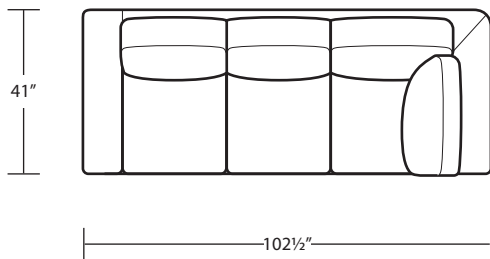

42D x 8 FT Sofa (2/2)

42D x 7 FT Sofa (2/1)

Ottoman

42D x 7 FT Sofa (2/2)

LAF 42D 1 Arm Sofa (3/1)

42D Chair

RAF 42D 1 Arm Sofa (3/1)

LAF 42D 1 Arm Sofa (3/3)

RAF 42D 1 Arm Loveseat (2/2)

RAF 42D 1 Arm Sofa (3/3)

LAF 42D 1 Arm Loveseat (2/1)

LAF 42D 1 Arm Loveseat (2/2)

RAF 42D 1 Arm Loveseat (2/1)

LAF 42D 1 Arm Chaise

RAF 42D Sofa W/ Return (4/3)

RAF 42D 1 Arm Chaise

LAF 42D Sofa W/ Return (4/1)

LAF 42D Sofa W/ Return (4/3)

RAF 42D Sofa W/ Return (4/1)

*Rect Cocktail Table 40 x 84*

*Rect Cocktail Table 38 x 60*