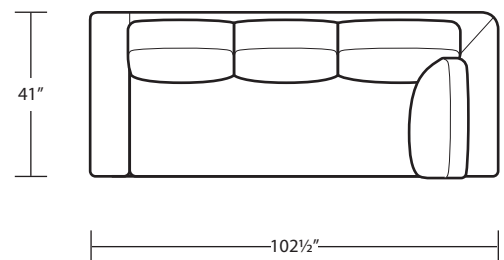

42D x 8 FT Sofa (2/2)

42D x 7 FT Sofa (2/1)

Ottoman

42D x 7 FT Sofa (2/2)

LAF 42D 1 Arm Sofa (3/1)

42D Chair

RAF 42D 1 Arm Sofa (3/1)

LAF 42D 1 Arm Sofa (3/3)

RAF 42D 1 Arm Loveseat (2/2)

RAF 42D 1 Arm Sofa (3/3)

LAF 42D 1 Arm Loveseat (2/1)

LAF 42D 1 Arm Loveseat (2/2)

RAF 42D 1 Arm Loveseat (2/1)

LAF 42D 1 Arm Chaise

RAF 42D Sofa W/ Return (4/3)

RAF 42D 1 Arm Chaise

LAF 42D Sofa W/ Return (4/1)

LAF 42D Sofa W/ Return (4/3)

RAF 42D Sofa W/ Return (4/1)

*Rect Cocktail Table 40 x 84*

*Rect Cocktail Table 38 x 60*