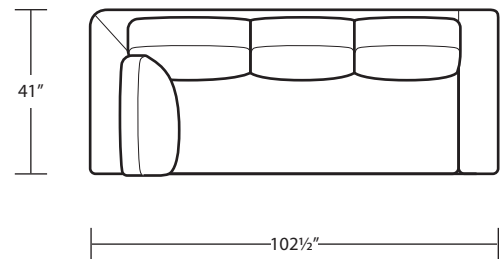

# MIRAGE

42D x 10 FT Sofa (3/1)

42D x 10 FT Sofa (2/1)

42D x 10 FT Sofa (2/2)

42D x 9 FT Sofa (2/2)

42D x 9 FT Sofa (3/1)

42D x 8 FT Sofa (2/1)

42D x 9 FT Sofa (2/1)

42D x 8 FT Sofa (2/2)

42D x 7 FT Sofa (2/1)

Ottoman

42D x 7 FT Sofa (2/2)

LAF 42D 1 Arm Sofa (3/1)

42D Chair

RAF 42D 1 Arm Sofa (3/1)

LAF 42D 1 Arm Sofa (3/3)

RAF 42D 1 Arm Loveseat (2/2)

RAF 42D 1 Arm Sofa (3/3)

LAF 42D 1 Arm Loveseat (2/1)

LAF 42D 1 Arm Loveseat (2/2)

RAF 42D 1 Arm Loveseat (2/1)

LAF 42D 1 Arm Chaise

RAF 42D Sofa W/ Return (4/3)

RAF 42D 1 Arm Chaise

LAF 42D Sofa W/ Return (4/1)

LAF 42D Sofa W/ Return (4/3)

RAF 42D Sofa W/ Return (4/1)

*Rect Cocktail Table 40 x 84*

*Rect Cocktail Table 38 x 60*