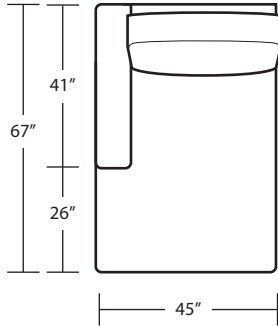

# MIRAGE

42D x 10 FT Sofa (3/1)

42D x 10 FT Sofa (2/1)

42D x 10 FT Sofa (2/2)

42D x 9 FT Sofa (2/2)

42D x 9 FT Sofa (3/1)

42D x 8 FT Sofa (2/1)

42D x 9 FT Sofa (2/1)

42D x 8 FT Sofa (2/2)

42D x 7 FT Sofa (2/1)

Ottoman

42D x 7 FT Sofa (2/2)

LAF 42D 1 Arm Sofa (3/1)

42D Chair

RAF 42D 1 Arm Sofa (3/1)

LAF 42D 1 Arm Sofa (3/3)

RAF 42D 1 Arm Loveseat (2/2)

RAF 42D 1 Arm Sofa (3/3)

LAF 42D 1 Arm Loveseat (2/1)

LAF 42D 1 Arm Loveseat (2/2)

RAF 42D 1 Arm Loveseat (2/1)

LAF 42D 1 Arm Chaise

RAF 42D Sofa W/ Return (4/3)

RAF 42D 1 Arm Chaise

LAF 42D Sofa W/ Return (4/1)

LAF 42D Sofa W/ Return (4/3)

RAF 42D Sofa W/ Return (4/1)

*Rect Cocktail Table 40 x 84*

*Rect Cocktail Table 38 x 60*