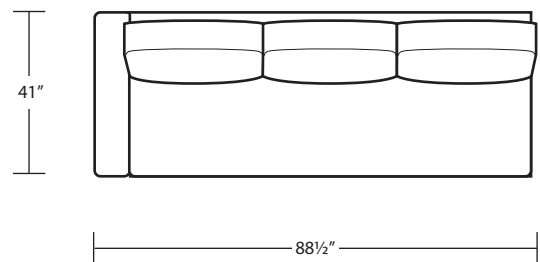

# MIRAGE

42D x 10 FT Sofa (3/1)

42D x 10 FT Sofa (2/1)

42D x 10 FT Sofa (2/2)

42D x 9 FT Sofa (2/2)

42D x 9 FT Sofa (3/1)

42D x 8 FT Sofa (2/1)

42D x 9 FT Sofa (2/1)

42D x 8 FT Sofa (2/2)

42D x 7 FT Sofa (2/1)

Ottoman

42D x 7 FT Sofa (2/2)

LAF 42D 1 Arm Sofa (3/1)

42D Chair

RAF 42D 1 Arm Sofa (3/1)

LAF 42D 1 Arm Sofa (3/3)

LAF 42D Sofa W/ Return (4/1)

LAF 42D Sofa W/ Return (4/3)

RAF 42D Sofa W/ Return (4/1)

*Rect Cocktail Table 40 x 84*

*Rect Cocktail Table 38 x 60*