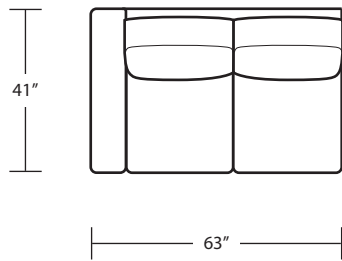

# MIRAGE

42D x 10 FT Sofa (3/1)

42D x 10 FT Sofa (2/1)

42D x 10 FT Sofa (2/2)

42D x 9 FT Sofa (2/2)

42D x 9 FT Sofa (3/1)

42D x 8 FT Sofa (2/1)

42D x 9 FT Sofa (2/1)

42D x 8 FT Sofa (2/2)

42D x 7 FT Sofa (2/1)

Ottoman

42D x 7 FT Sofa (2/2)

LAF 42D 1 Arm Sofa (3/1)

42D Chair

RAF 42D 1 Arm Sofa (3/1)

LAF 42D 1 Arm Sofa (3/3)

RAF 42D 1 Arm Loveseat (2/2)

RAF 42D 1 Arm Sofa (3/3)

LAF 42D 1 Arm Loveseat (2/1)

LAF 42D 1 Arm Loveseat (2/2)

RAF 42D 1 Arm Loveseat (2/1)

LAF 42D 1 Arm Chaise

RAF 42D Sofa W/ Return (4/3)

RAF 42D 1 Arm Chaise

LAF 42D Sofa W/ Return (4/1)

LAF 42D Sofa W/ Return (4/3)

RAF 42D Sofa W/ Return (4/1)

*Rect Cocktail Table 40 x 84*

*Rect Cocktail Table 38 x 60*