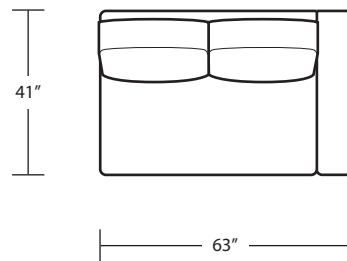

42D x 8 FT Sofa (2/2)

42D x 7 FT Sofa (2/1)

Ottoman

42D x 7 FT Sofa (2/2)

LAF 42D 1 Arm Sofa (3/1)

42D Chair

RAF 42D 1 Arm Sofa (3/1)

LAF 42D 1 Arm Sofa (3/3)

RAF 42D 1 Arm Loveseat (2/2)

RAF 42D 1 Arm Sofa (3/3)

LAF 42D 1 Arm Loveseat (2/1)

LAF 42D 1 Arm Loveseat (2/2)

RAF 42D 1 Arm Loveseat (2/1)

LAF 42D 1 Arm Chaise

RAF 42D Sofa W/ Return (4/3)

RAF 42D 1 Arm Chaise

LAF 42D Sofa W/ Return (4/1)

LAF 42D Sofa W/ Return (4/3)

RAF 42D Sofa W/ Return (4/1)

*Rect Cocktail Table 40 x 84*

*Rect Cocktail Table 38 x 60*