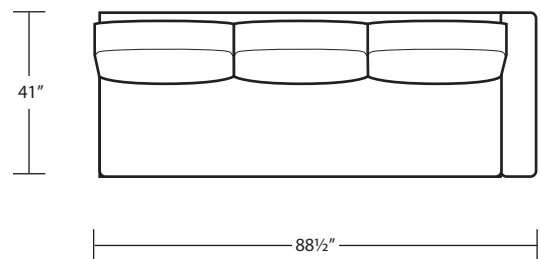

# MIRAGE

42D x 10 FT Sofa (3/1)

42D x 10 FT Sofa (2/1)

42D x 10 FT Sofa (2/2)

42D x 9 FT Sofa (2/2)

42D x 9 FT Sofa (3/1)

42D x 8 FT Sofa (2/1)

42D x 9 FT Sofa (2/1)

42D x 8 FT Sofa (2/2)

42D x 7 FT Sofa (2/1)

Ottoman

42D x 7 FT Sofa (2/2)

LAF 42D 1 Arm Sofa (3/1)

42D Chair

RAF 42D 1 Arm Sofa (3/1)

LAF 42D 1 Arm Sofa (3/3)

LAF 42D Sofa W/ Return (4/1)

LAF 42D Sofa W/ Return (4/3)

RAF 42D Sofa W/ Return (4/1)

*Rect Cocktail Table 40 x 84*

*Rect Cocktail Table 38 x 60*