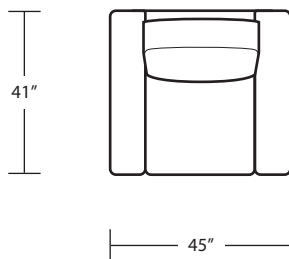

# MIRAGE

42D x 10 FT Sofa (3/1)

42D x 10 FT Sofa (2/1)

42D x 10 FT Sofa (2/2)

42D x 9 FT Sofa (2/2)

42D x 9 FT Sofa (3/1)

42D x 8 FT Sofa (2/1)

42D x 9 FT Sofa (2/1)

42D x 8 FT Sofa (2/2)

42D x 7 FT Sofa (2/1)

Ottoman

42D x 7 FT Sofa (2/2)

LAF 42D 1 Arm Sofa (3/1)

42D Chair

RAF 42D 1 Arm Sofa (3/1)

LAF 42D 1 Arm Sofa (3/3)

LAF 42D Sofa W/ Return (4/1)

LAF 42D Sofa W/ Return (4/3)

RAF 42D Sofa W/ Return (4/1)

*Rect Cocktail Table 40 x 84*

*Rect Cocktail Table 38 x 60*