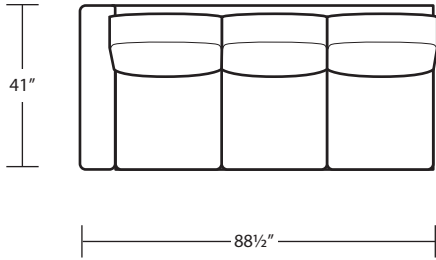

# MIRAGE

42D x 10 FT Sofa (3/1)

42D x 10 FT Sofa (2/1)

42D x 10 FT Sofa (2/2)

42D x 9 FT Sofa (2/2)

42D x 9 FT Sofa (3/1)

42D x 8 FT Sofa (2/1)

42D x 9 FT Sofa (2/1)

42D x 8 FT Sofa (2/2)

42D x 7 FT Sofa (2/1)

Ottoman

42D x 7 FT Sofa (2/2)

LAF 42D 1 Arm Sofa (3/1)

42D Chair

RAF 42D 1 Arm Sofa (3/1)

LAF 42D 1 Arm Sofa (3/3)

LAF 42D Sofa W/ Return (4/1)

LAF 42D Sofa W/ Return (4/3)

RAF 42D Sofa W/ Return (4/1)

*Rect Cocktail Table 40 x 84*

*Rect Cocktail Table 38 x 60*