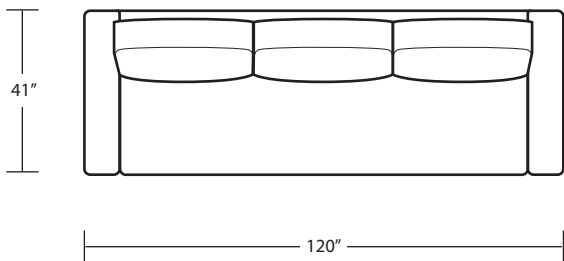

# MIRAGE

42D x 10 FT Sofa (3/1)

42D x 10 FT Sofa (2/1)

42D x 10 FT Sofa (2/2)

42D x 9 FT Sofa (2/2)

42D x 9 FT Sofa (3/1)

42D x 8 FT Sofa (2/1)

42D x 9 FT Sofa (2/1)

42D x 8 FT Sofa (2/2)

42D x 7 FT Sofa (2/1)

Ottoman

42D x 7 FT Sofa (2/2)

LAF 42D 1 Arm Sofa (3/1)

42D Chair

RAF 42D 1 Arm Sofa (3/1)

LAF 42D 1 Arm Sofa (3/3)

LAF 42D Sofa W/ Return (4/1)

LAF 42D Sofa W/ Return (4/3)

RAF 42D Sofa W/ Return (4/1)

*Rect Cocktail Table 40 x 84*

*Rect Cocktail Table 38 x 60*