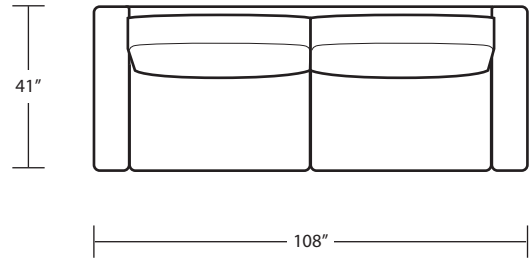

# MIRAGE

42D x 10 FT Sofa (3/1)

42D x 10 FT Sofa (2/1)

42D x 10 FT Sofa (2/2)

42D x 9 FT Sofa (2/2)

42D x 9 FT Sofa (3/1)

42D x 8 FT Sofa (2/1)

42D x 9 FT Sofa (2/1)

42D x 8 FT Sofa (2/2)

42D x 7 FT Sofa (2/1)

Ottoman

42D x 7 FT Sofa (2/2)

LAF 42D 1 Arm Sofa (3/1)

42D Chair

RAF 42D 1 Arm Sofa (3/1)

LAF 42D 1 Arm Sofa (3/3)

LAF 42D Sofa W/ Return (4/1)

LAF 42D Sofa W/ Return (4/3)

RAF 42D Sofa W/ Return (4/1)

*Rect Cocktail Table 40 x 84*

*Rect Cocktail Table 38 x 60*