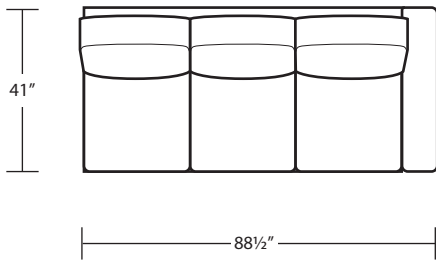

RAF 42D 1 Arm Sofa (3/3)