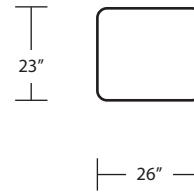

# MIRAGE

42D x 10 FT Sofa (3/1)

42D x 10 FT Sofa (2/1)

42D x 10 FT Sofa (2/2)

42D x 9 FT Sofa (2/2)

42D x 9 FT Sofa (3/1)

42D x 8 FT Sofa (2/1)

42D x 9 FT Sofa (2/1)

42D x 8 FT Sofa (2/2)

42D x 7 FT Sofa (2/1)

Ottoman

42D x 7 FT Sofa (2/2)

LAF 42D 1 Arm Sofa (3/1)

42D Chair

RAF 42D 1 Arm Sofa (3/1)

LAF 42D 1 Arm Sofa (3/3)

LAF 42D Sofa W/ Return (4/1)

LAF 42D Sofa W/ Return (4/3)

RAF 42D Sofa W/ Return (4/1)

*Rect Cocktail Table 40 x 84*

*Rect Cocktail Table 38 x 60*