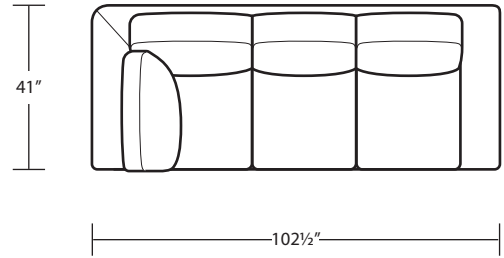

# MIRAGE

42D x 10 FT Sofa (3/1)

42D x 10 FT Sofa (2/1)

42D x 10 FT Sofa (2/2)

42D x 9 FT Sofa (2/2)

42D x 9 FT Sofa (3/1)

42D x 8 FT Sofa (2/1)

42D x 9 FT Sofa (2/1)

42D x 8 FT Sofa (2/2)

42D x 7 FT Sofa (2/1)

Ottoman

42D x 7 FT Sofa (2/2)

LAF 42D 1 Arm Sofa (3/1)

42D Chair

RAF 42D 1 Arm Sofa (3/1)

LAF 42D 1 Arm Sofa (3/3)

RAF 42D 1 Arm Loveseat (2/2)

RAF 42D 1 Arm Sofa (3/3)

LAF 42D 1 Arm Loveseat (2/1)

LAF 42D 1 Arm Loveseat (2/2)

RAF 42D 1 Arm Loveseat (2/1)

LAF 42D 1 Arm Chaise

RAF 42D Sofa W/ Return (4/3)

RAF 42D 1 Arm Chaise

LAF 42D Sofa W/ Return (4/1)

LAF 42D Sofa W/ Return (4/3)

RAF 42D Sofa W/ Return (4/1)

*Rect Cocktail Table 40 x 84*

*Rect Cocktail Table 38 x 60*