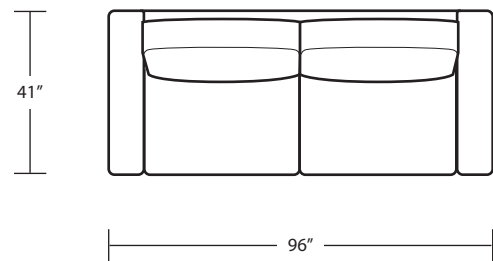

# MIRAGE

42D x 10 FT Sofa (3/1)

42D x 10 FT Sofa (2/1)

42D x 10 FT Sofa (2/2)

42D x 9 FT Sofa (2/2)

42D x 9 FT Sofa (3/1)

42D x 8 FT Sofa (2/1)

42D x 9 FT Sofa (2/1)

42D x 8 FT Sofa (2/2)

42D x 7 FT Sofa (2/1)

Ottoman

42D x 7 FT Sofa (2/2)

LAF 42D 1 Arm Sofa (3/1)

42D Chair

RAF 42D 1 Arm Sofa (3/1)

LAF 42D 1 Arm Sofa (3/3)

LAF 42D Sofa W/ Return (4/1)

LAF 42D Sofa W/ Return (4/3)

RAF 42D Sofa W/ Return (4/1)

*Rect Cocktail Table 40 x 84*

*Rect Cocktail Table 38 x 60*