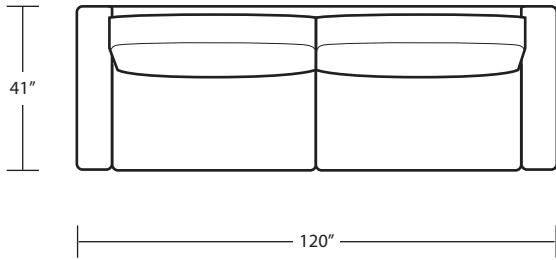

# MIRAGE

42D x 10 FT Sofa (3/1)

42D x 10 FT Sofa (2/1)

42D x 10 FT Sofa (2/2)

42D x 9 FT Sofa (2/2)

42D x 9 FT Sofa (3/1)

42D x 8 FT Sofa (2/1)

42D x 9 FT Sofa (2/1)

42D x 8 FT Sofa (2/2)

42D x 7 FT Sofa (2/1)

Ottoman

42D x 7 FT Sofa (2/2)

LAF 42D 1 Arm Sofa (3/1)

42D Chair

RAF 42D 1 Arm Sofa (3/1)

LAF 42D 1 Arm Sofa (3/3)

LAF 42D Sofa W/ Return (4/1)

LAF 42D Sofa W/ Return (4/3)

RAF 42D Sofa W/ Return (4/1)

*Rect Cocktail Table 40 x 84*

*Rect Cocktail Table 38 x 60*