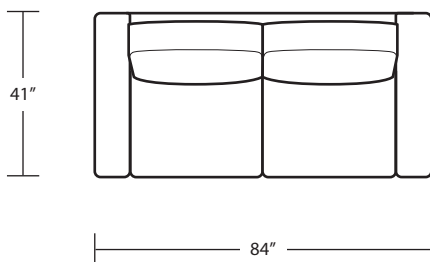

# MIRAGE

42D x 10 FT Sofa (3/1)

42D x 10 FT Sofa (2/1)

42D x 10 FT Sofa (2/2)

42D x 9 FT Sofa (2/2)

42D x 9 FT Sofa (3/1)

42D x 8 FT Sofa (2/1)

42D x 9 FT Sofa (2/1)

42D x 8 FT Sofa (2/2)

42D x 7 FT Sofa (2/1)

Ottoman

42D x 7 FT Sofa (2/2)

LAF 42D 1 Arm Sofa (3/1)

42D Chair

RAF 42D 1 Arm Sofa (3/1)

LAF 42D 1 Arm Sofa (3/3)

LAF 42D Sofa W/ Return (4/1)

LAF 42D Sofa W/ Return (4/3)

RAF 42D Sofa W/ Return (4/1)

*Rect Cocktail Table 40 x 84*

*Rect Cocktail Table 38 x 60*