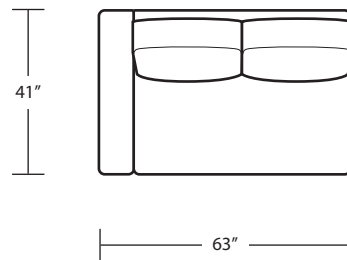

LAF 42D 1 Arm Loveseat (2/1)