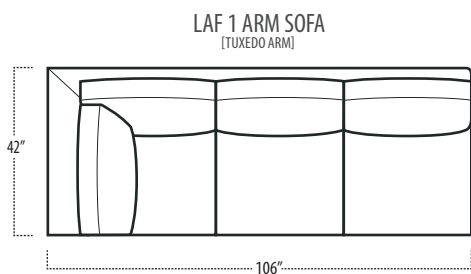

Scan the QR Code to access our product page online for additional options and features. This link will also allow you to view this spec sheet as a digital PDF file.

Side View Specification | Not to Scale [CUSTOM SIZING AVAILABLE]

Top View Specifications | Scale: 1/4" = 1 FT.

(Seat depth may vary depending on back pillow placement. All dimensions are approximate and subject to change.)

■ Top View Specifications | Scale: 1/4" = 1FT.
(Seat depth may vary depending on back pillow placement. All dimensions are approximate and subject to change.)

■ Top View Specifications | Scale: 1/4" = 1Ft.

(Seat depth may vary depending on back pillow placement. All dimensions are approximate and subject to change.)

■ Top View Specifications | Scale: 1/4" = 1FT.

Top View Specifications | Scale: 1/4" = 1FT.

(Seat depth may vary depending on back pillow placement. All dimensions are approximate and subject to change.)

EASTERN KING BED

CALIFORNIA KING BED

■ Top View Specifications | Scale: 1/4" = 1FT.