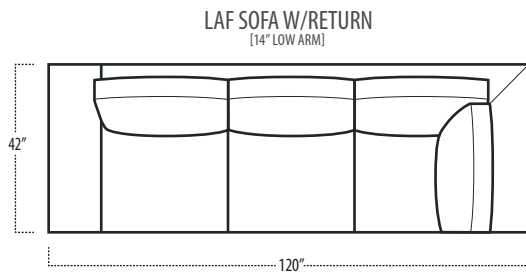

Top View Specifications | Scale: 1/4" = 1 FT.

(Seat depth may vary depending on back pillow placement. All dimensions are approximate and subject to change.)

■ Top View Specifications | Scale: 1/4" = 1FT.
(Seat depth may vary depending on back pillow placement. All dimensions are approximate and subject to change.)

■ Top View Specifications | Scale: 1/4" = 1Ft.

(Seat depth may vary depending on back pillow placement. All dimensions are approximate and subject to change.)

■ Top View Specifications | Scale: 1/4" = 1FT.

Top View Specifications | Scale: 1/4" = 1FT.

(Seat depth may vary depending on back pillow placement. All dimensions are approximate and subject to change.)

EASTERN KING BED

CALIFORNIA KING BED

■ Top View Specifications | Scale: 1/4" = 1FT.