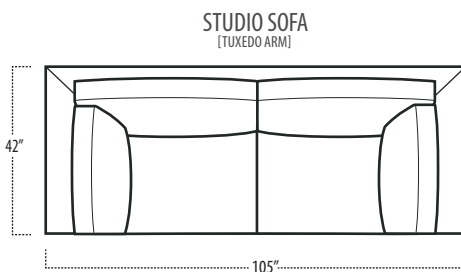

Top View Specifications | Scale: 1/4" = 1 FT.

(Seat depth may vary depending on back pillow placement. All dimensions are approximate and subject to change.)

■ Top View Specifications | Scale: 1/4" = 1FT.
(Seat depth may vary depending on back pillow placement. All dimensions are approximate and subject to change.)

■ Top View Specifications | Scale: 1/4" = 1Ft.

(Seat depth may vary depending on back pillow placement. All dimensions are approximate and subject to change.)

■ Top View Specifications | Scale: 1/4" = 1FT.

Top View Specifications | Scale: 1/4" = 1FT.

(Seat depth may vary depending on back pillow placement. All dimensions are approximate and subject to change.)

EASTERN KING BED

CALIFORNIA KING BED

■ Top View Specifications | Scale: 1/4" = 1FT.