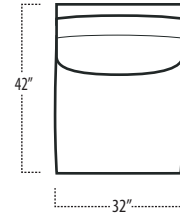

Top View Specifications | Scale: 1/4" = 1 FT.

(Seat depth may vary depending on back pillow placement. All dimensions are approximate and subject to change.)

■ Top View Specifications | Scale: 1/4" = 1FT.
(Seat depth may vary depending on back pillow placement. All dimensions are approximate and subject to change.)

■ Top View Specifications | Scale: 1/4" = 1Ft.

(Seat depth may vary depending on back pillow placement. All dimensions are approximate and subject to change.)

■ Top View Specifications | Scale: 1/4" = 1FT.

(Seat depth may vary depending on back pillow placement. All dimensions are approximate and subject to change.)

ARMLESS SOFA

ARMLESS LOVESEAT

ARMLESS CHAIR

ARMLESS CHAISE

LAF 1 ARM CHAISE
[TUXEDO ARM]

RAF 1 ARM CHAISE
[TUXEDO ARM]

Top View Specifications | Scale: 1/4" = 1FT.

(Seat depth may vary depending on back pillow placement. All dimensions are approximate and subject to change.)

EASTERN KING BED

CALIFORNIA KING BED

■ Top View Specifications | Scale: 1/4" = 1FT.