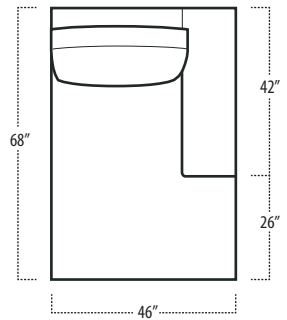

Top View Specifications | Scale: 1/4" = 1 FT.

(Seat depth may vary depending on back pillow placement. All dimensions are approximate and subject to change.)

■ Top View Specifications | Scale: 1/4" = 1FT.
(Seat depth may vary depending on back pillow placement. All dimensions are approximate and subject to change.)

■ Top View Specifications | Scale: 1/4" = 1Ft.

(Seat depth may vary depending on back pillow placement. All dimensions are approximate and subject to change.)

■ Top View Specifications | Scale: 1/4" = 1FT.

LAF 1 ARM CHAISE
[10" LOW ARM]

RAF 1 ARM CHAISE
[10" LOW ARM]

LAF 1 ARM CHAISE
[14" LOW ARM]

RAF 1 ARM CHAISE
[14" LOW ARM]

OTTOMAN

SQUARE CORNER

SECT TABLE
[14 1/2" HIGH]

BUMPER OTTOMAN

Top View Specifications | Scale: 1/4" = 1FT.

(Seat depth may vary depending on back pillow placement. All dimensions are approximate and subject to change.)

EASTERN KING BED

CALIFORNIA KING BED

■ Top View Specifications | Scale: 1/4" = 1FT.