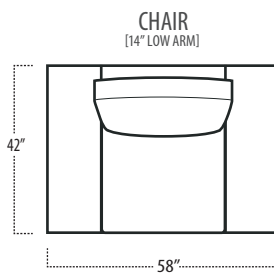

Top View Specifications | Scale: 1/4" = 1 FT.

(Seat depth may vary depending on back pillow placement. All dimensions are approximate and subject to change.)

■ Top View Specifications | Scale: 1/4" = 1FT.
(Seat depth may vary depending on back pillow placement. All dimensions are approximate and subject to change.)

■ Top View Specifications | Scale: 1/4" = 1Ft.

(Seat depth may vary depending on back pillow placement. All dimensions are approximate and subject to change.)

■ Top View Specifications | Scale: 1/4" = 1FT.

(Seat depth may vary depending on back pillow placement. All dimensions are approximate and subject to change.)

ARMLESS SOFA

ARMLESS LOVESEAT

ARMLESS CHAIR

ARMLESS CHAISE

LAF 1 ARM CHAISE
[TUXEDO ARM]

RAF 1 ARM CHAISE
[TUXEDO ARM]

Top View Specifications | Scale: 1/4" = 1FT.

(Seat depth may vary depending on back pillow placement. All dimensions are approximate and subject to change.)

EASTERN KING BED

CALIFORNIA KING BED

■ Top View Specifications | Scale: 1/4" = 1FT.