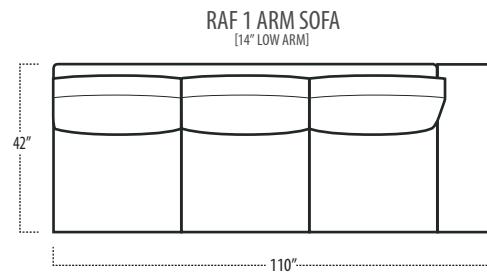

Top View Specifications | Scale: 1/4" = 1 FT.

(Seat depth may vary depending on back pillow placement. All dimensions are approximate and subject to change.)

■ Top View Specifications | Scale: 1/4" = 1FT.
(Seat depth may vary depending on back pillow placement. All dimensions are approximate and subject to change.)

■ Top View Specifications | Scale: 1/4" = 1Ft.

(Seat depth may vary depending on back pillow placement. All dimensions are approximate and subject to change.)

■ Top View Specifications | Scale: 1/4" = 1FT.

Top View Specifications | Scale: 1/4" = 1FT.

(Seat depth may vary depending on back pillow placement. All dimensions are approximate and subject to change.)

EASTERN KING BED

CALIFORNIA KING BED

■ Top View Specifications | Scale: 1/4" = 1FT.