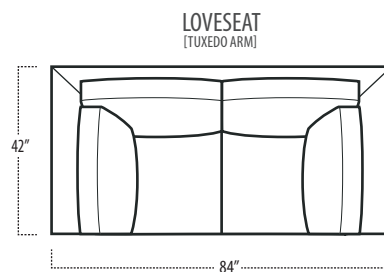

Scan the QR Code to access our product page online for additional options and features. This link will also allow you to view this spec sheet as a digital PDF file.

Side View Specification | Not to Scale [CUSTOM SIZING AVAILABLE]

Top View Specifications | Scale: 1/4" = 1 FT.

(Seat depth may vary depending on back pillow placement. All dimensions are approximate and subject to change.)

■ Top View Specifications | Scale: 1/4" = 1FT.
(Seat depth may vary depending on back pillow placement. All dimensions are approximate and subject to change.)

■ Top View Specifications | Scale: 1/4" = 1Ft.

(Seat depth may vary depending on back pillow placement. All dimensions are approximate and subject to change.)

■ Top View Specifications | Scale: 1/4" = 1FT.

Top View Specifications | Scale: 1/4" = 1FT.

(Seat depth may vary depending on back pillow placement. All dimensions are approximate and subject to change.)

EASTERN KING BED

CALIFORNIA KING BED

■ Top View Specifications | Scale: 1/4" = 1FT.