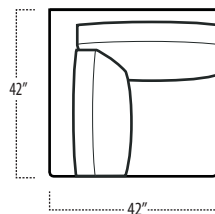

Top View Specifications | Scale: 1/4" = 1 FT.

(Seat depth may vary depending on back pillow placement. All dimensions are approximate and subject to change.)

■ Top View Specifications | Scale: 1/4" = 1FT.
(Seat depth may vary depending on back pillow placement. All dimensions are approximate and subject to change.)

■ Top View Specifications | Scale: 1/4" = 1Ft.

(Seat depth may vary depending on back pillow placement. All dimensions are approximate and subject to change.)

■ Top View Specifications | Scale: 1/4" = 1FT.

LAF 1 ARM CHAISE
[10" LOW ARM]

RAF 1 ARM CHAISE
[10" LOW ARM]

LAF 1 ARM CHAISE
[14" LOW ARM]

RAF 1 ARM CHAISE
[14" LOW ARM]

OTTOMAN

SQUARE CORNER

SECT TABLE
[14 1/2" HIGH]

BUMPER OTTOMAN

Top View Specifications | Scale: 1/4" = 1FT.

(Seat depth may vary depending on back pillow placement. All dimensions are approximate and subject to change.)

EASTERN KING BED

CALIFORNIA KING BED

■ Top View Specifications | Scale: 1/4" = 1FT.