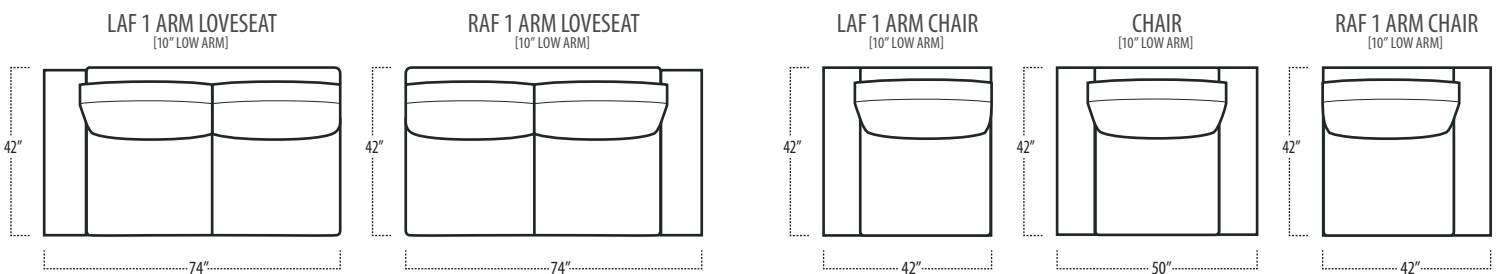

Scan the QR Code to access our product page online for additional options and features. This link will also allow you to view this spec sheet as a digital PDF file.

Side View Specification | Not to Scale [CUSTOM SIZING AVAILABLE]

Top View Specifications | Scale: 1/4" = 1 FT.

(Seat depth may vary depending on back pillow placement. All dimensions are approximate and subject to change.)

■ Top View Specifications | Scale: 1/4" = 1FT.
(Seat depth may vary depending on back pillow placement. All dimensions are approximate and subject to change.)

■ Top View Specifications | Scale: 1/4" = 1Ft.

(Seat depth may vary depending on back pillow placement. All dimensions are approximate and subject to change.)

■ Top View Specifications | Scale: 1/4" = 1FT.

Top View Specifications | Scale: 1/4" = 1FT.

(Seat depth may vary depending on back pillow placement. All dimensions are approximate and subject to change.)

EASTERN KING BED

CALIFORNIA KING BED

■ Top View Specifications | Scale: 1/4" = 1FT.