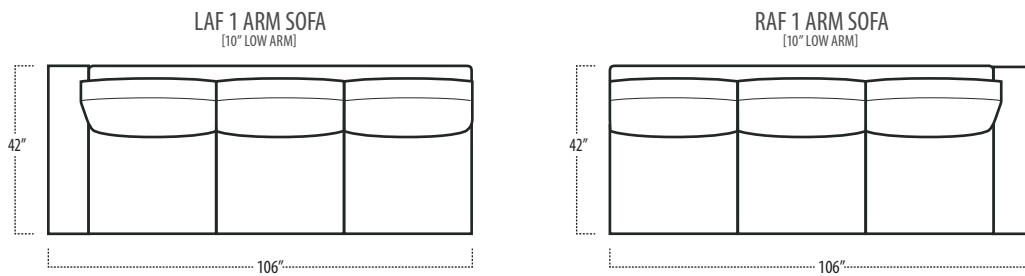

Scan the QR Code to access our product page online for additional options and features. This link will also allow you to view this spec sheet as a digital PDF file.

Side View Specification | Not to Scale [CUSTOM SIZING AVAILABLE]

Top View Specifications | Scale: 1/4" = 1 FT.

(Seat depth may vary depending on back pillow placement. All dimensions are approximate and subject to change.)

■ Top View Specifications | Scale: 1/4" = 1FT.
(Seat depth may vary depending on back pillow placement. All dimensions are approximate and subject to change.)

■ Top View Specifications | Scale: 1/4" = 1Ft.

(Seat depth may vary depending on back pillow placement. All dimensions are approximate and subject to change.)

■ Top View Specifications | Scale: 1/4" = 1FT.

Top View Specifications | Scale: 1/4" = 1FT.

(Seat depth may vary depending on back pillow placement. All dimensions are approximate and subject to change.)

EASTERN KING BED

CALIFORNIA KING BED

■ Top View Specifications | Scale: 1/4" = 1FT.