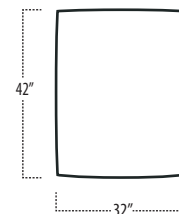

■ Top View Specifications | Scale: 1/4" = 1Ft.

(Seat depth may vary depending on back pillow placement. All dimensions are approximate and subject to change.)

■ Top View Specifications | Scale: 1/4" = 1FT.

(Seat depth may vary depending on back pillow placement. All dimensions are approximate and subject to change.)

ARMLESS SOFA

ARMLESS LOVESEAT

ARMLESS CHAIR

ARMLESS CHAISE

LAF 1 ARM CHAISE
[TUXEDO ARM]

RAF 1 ARM CHAISE
[TUXEDO ARM]

LAF 1 ARM CHAISE
[10" LOW ARM]

RAF 1 ARM CHAISE
[10" LOW ARM]

LAF 1 ARM CHAISE
[14" LOW ARM]

RAF 1 ARM CHAISE
[14" LOW ARM]

OTTOMAN

SQUARE CORNER

SECT TABLE
[14 1/2" HIGH]

BUMPER OTTOMAN

Top View Specifications | Scale: 1/4" = 1FT.

(Seat depth may vary depending on back pillow placement. All dimensions are approximate and subject to change.)

EASTERN KING BED

CALIFORNIA KING BED

■ Top View Specifications | Scale: 1/4" = 1FT.