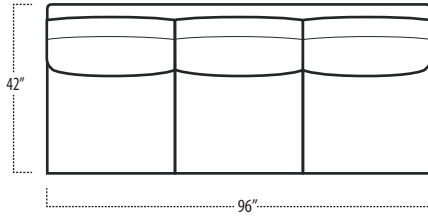

Top View Specifications | Scale: 1/4" = 1 FT.

(Seat depth may vary depending on back pillow placement. All dimensions are approximate and subject to change.)

■ Top View Specifications | Scale: 1/4" = 1FT.
(Seat depth may vary depending on back pillow placement. All dimensions are approximate and subject to change.)

■ Top View Specifications | Scale: 1/4" = 1Ft.

(Seat depth may vary depending on back pillow placement. All dimensions are approximate and subject to change.)

■ Top View Specifications | Scale: 1/4" = 1FT.

(Seat depth may vary depending on back pillow placement. All dimensions are approximate and subject to change.)

ARMLESS SOFA

ARMLESS LOVESEAT

ARMLESS CHAIR

ARMLESS CHAISE

LAF 1 ARM CHAISE
[TUXEDO ARM]

RAF 1 ARM CHAISE
[TUXEDO ARM]

Top View Specifications | Scale: 1/4" = 1FT.

(Seat depth may vary depending on back pillow placement. All dimensions are approximate and subject to change.)

EASTERN KING BED

CALIFORNIA KING BED

■ Top View Specifications | Scale: 1/4" = 1FT.