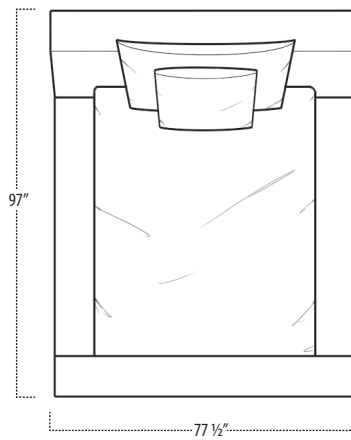

Top View Specifications | Scale: 1/4" = 1 FT.

(Seat depth may vary depending on back pillow placement. All dimensions are approximate and subject to change.)

■ Top View Specifications | Scale: 1/4" = 1FT.
(Seat depth may vary depending on back pillow placement. All dimensions are approximate and subject to change.)

Scan the QR Code to access our product page online for additional options and features. This link will also allow you to view this spec sheet as a digital PDF file.

Side View Specification | Not to Scale [CUSTOM SIZING AVAILABLE]

Top View Specifications | Scale: 1/4" = 1FT.

(Seat depth may vary depending on back pillow placement. All dimensions are approximate and subject to change.)

EASTERN KING BED

CALIFORNIA KING BED

■ Top View Specifications | Scale: 1/4" = 1FT.

(Seat depth may vary depending on back pillow placement. All dimensions are approximate and subject to change.)

QUEEN BED

FULL BED

TWIN BED