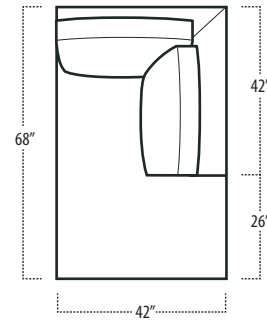

Top View Specifications | Scale: 1/4" = 1 FT.

(Seat depth may vary depending on back pillow placement. All dimensions are approximate and subject to change.)

■ Top View Specifications | Scale: 1/4" = 1FT.
(Seat depth may vary depending on back pillow placement. All dimensions are approximate and subject to change.)

■ Top View Specifications | Scale: 1/4" = 1Ft.

(Seat depth may vary depending on back pillow placement. All dimensions are approximate and subject to change.)

■ Top View Specifications | Scale: 1/4" = 1FT.

(Seat depth may vary depending on back pillow placement. All dimensions are approximate and subject to change.)

ARMLESS SOFA

ARMLESS LOVESEAT

ARMLESS CHAIR

ARMLESS CHAISE

LAF 1 ARM CHAISE
[TUXEDO ARM]

RAF 1 ARM CHAISE
[TUXEDO ARM]

Top View Specifications | Scale: 1/4" = 1FT.

(Seat depth may vary depending on back pillow placement. All dimensions are approximate and subject to change.)

EASTERN KING BED

CALIFORNIA KING BED

■ Top View Specifications | Scale: 1/4" = 1FT.