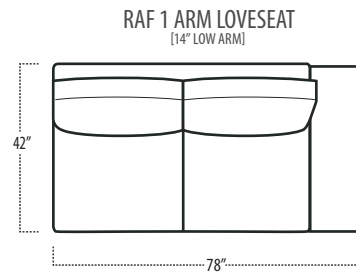

Top View Specifications | Scale: 1/4" = 1 FT.

(Seat depth may vary depending on back pillow placement. All dimensions are approximate and subject to change.)

■ Top View Specifications | Scale: 1/4" = 1FT.
(Seat depth may vary depending on back pillow placement. All dimensions are approximate and subject to change.)

■ Top View Specifications | Scale: 1/4" = 1Ft.

(Seat depth may vary depending on back pillow placement. All dimensions are approximate and subject to change.)

■ Top View Specifications | Scale: 1/4" = 1FT.

(Seat depth may vary depending on back pillow placement. All dimensions are approximate and subject to change.)

ARMLESS SOFA

ARMLESS LOVESEAT

ARMLESS CHAIR

ARMLESS CHAISE

LAF 1 ARM CHAISE
[TUXEDO ARM]

RAF 1 ARM CHAISE
[TUXEDO ARM]