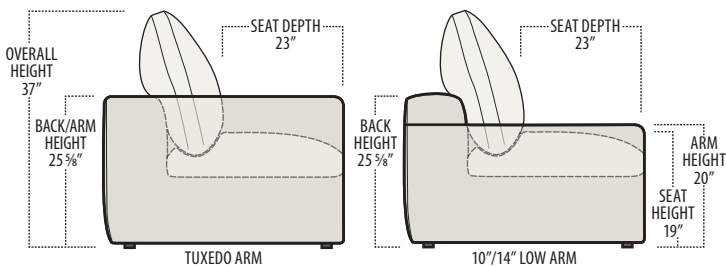

Scan the QR Code to access our product page online for additional options and features. This link will also allow you to view this spec sheet as a digital PDF file.

Side View Specification | Not to Scale [CUSTOM SIZING AVAILABLE]

Top View Specifications | Scale: 1/4" = 1 FT.

(Seat depth may vary depending on back pillow placement. All dimensions are approximate and subject to change.)

■ Top View Specifications | Scale: 1/4" = 1FT.
(Seat depth may vary depending on back pillow placement. All dimensions are approximate and subject to change.)

■ Top View Specifications | Scale: 1/4" = 1Ft.

(Seat depth may vary depending on back pillow placement. All dimensions are approximate and subject to change.)

■ Top View Specifications | Scale: 1/4" = 1FT.

Top View Specifications | Scale: 1/4" = 1FT.

(Seat depth may vary depending on back pillow placement. All dimensions are approximate and subject to change.)

EASTERN KING BED

CALIFORNIA KING BED

■ Top View Specifications | Scale: 1/4" = 1FT.