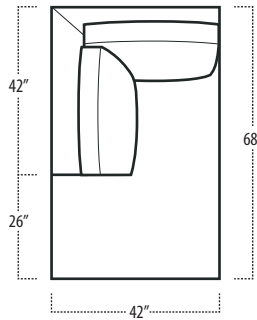

Top View Specifications | Scale: 1/4" = 1 FT.

(Seat depth may vary depending on back pillow placement. All dimensions are approximate and subject to change.)

■ Top View Specifications | Scale: 1/4" = 1FT.
(Seat depth may vary depending on back pillow placement. All dimensions are approximate and subject to change.)

■ Top View Specifications | Scale: 1/4" = 1Ft.

(Seat depth may vary depending on back pillow placement. All dimensions are approximate and subject to change.)

■ Top View Specifications | Scale: 1/4" = 1FT.

(Seat depth may vary depending on back pillow placement. All dimensions are approximate and subject to change.)

ARMLESS SOFA

ARMLESS LOVESEAT

ARMLESS CHAIR

ARMLESS CHAISE

LAF 1 ARM CHAISE
[TUXEDO ARM]

RAF 1 ARM CHAISE
[TUXEDO ARM]

Top View Specifications | Scale: 1/4" = 1FT.

(Seat depth may vary depending on back pillow placement. All dimensions are approximate and subject to change.)

EASTERN KING BED

CALIFORNIA KING BED

■ Top View Specifications | Scale: 1/4" = 1FT.