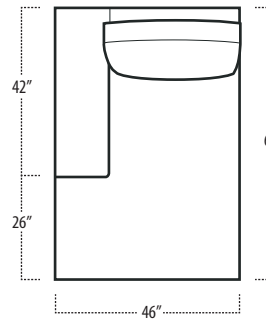

LAF 1 ARM CHAISE
[14" LOW ARM]