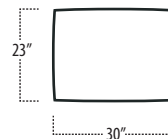

Top View Specifications | Scale: 1/4" = 1 FT.

(Seat depth may vary depending on back pillow placement. All dimensions are approximate and subject to change.)

■ Top View Specifications | Scale: 1/4" = 1FT.
(Seat depth may vary depending on back pillow placement. All dimensions are approximate and subject to change.)

■ Top View Specifications | Scale: 1/4" = 1Ft.

(Seat depth may vary depending on back pillow placement. All dimensions are approximate and subject to change.)

■ Top View Specifications | Scale: 1/4" = 1FT.

(Seat depth may vary depending on back pillow placement. All dimensions are approximate and subject to change.)

ARMLESS SOFA

ARMLESS LOVESEAT

ARMLESS CHAIR

ARMLESS CHAISE

LAF 1 ARM CHAISE
[TUXEDO ARM]

RAF 1 ARM CHAISE
[TUXEDO ARM]

LAF 1 ARM CHAISE
[10" LOW ARM]

RAF 1 ARM CHAISE
[10" LOW ARM]

LAF 1 ARM CHAISE
[14" LOW ARM]

RAF 1 ARM CHAISE
[14" LOW ARM]

OTTOMAN

SQUARE CORNER

SECT TABLE
[14 1/2" HIGH]

BUMPER OTTOMAN