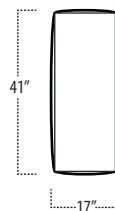

Top View Specifications | Scale: 1/4" = 1 FT.

(Seat depth may vary depending on back pillow placement. All dimensions are approximate and subject to change.)

■ Top View Specifications | Scale: 1/4" = 1FT.
(Seat depth may vary depending on back pillow placement. All dimensions are approximate and subject to change.)

■ Top View Specifications | Scale: 1/4" = 1Ft.

(Seat depth may vary depending on back pillow placement. All dimensions are approximate and subject to change.)

■ Top View Specifications | Scale: 1/4" = 1FT.

(Seat depth may vary depending on back pillow placement. All dimensions are approximate and subject to change.)

ARMLESS SOFA

ARMLESS LOVESEAT

ARMLESS CHAIR

ARMLESS CHAISE

LAF 1 ARM CHAISE
[TUXEDO ARM]

RAF 1 ARM CHAISE
[TUXEDO ARM]

LAF 1 ARM CHAISE
[10" LOW ARM]

RAF 1 ARM CHAISE
[10" LOW ARM]

LAF 1 ARM CHAISE
[14" LOW ARM]

RAF 1 ARM CHAISE
[14" LOW ARM]

OTTOMAN

SQUARE CORNER

SECT TABLE
[14 1/2" HIGH]

BUMPER OTTOMAN