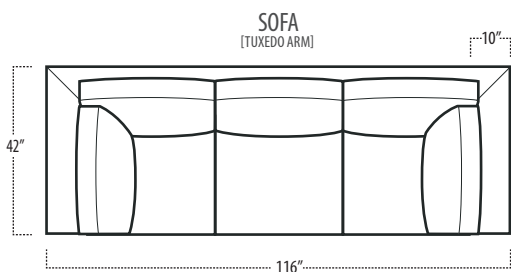

Scan the QR Code to access our product page online for additional options and features. This link will also allow you to view this spec sheet as a digital PDF file.

Side View Specification | Not to Scale [CUSTOM SIZING AVAILABLE]

Top View Specifications | Scale: 1/4" = 1 FT.

(Seat depth may vary depending on back pillow placement. All dimensions are approximate and subject to change.)

■ Top View Specifications | Scale: 1/4" = 1FT.
(Seat depth may vary depending on back pillow placement. All dimensions are approximate and subject to change.)

■ Top View Specifications | Scale: 1/4" = 1Ft.

(Seat depth may vary depending on back pillow placement. All dimensions are approximate and subject to change.)

■ Top View Specifications | Scale: 1/4" = 1FT.

Top View Specifications | Scale: 1/4" = 1FT.

(Seat depth may vary depending on back pillow placement. All dimensions are approximate and subject to change.)

EASTERN KING BED

CALIFORNIA KING BED

■ Top View Specifications | Scale: 1/4" = 1FT.