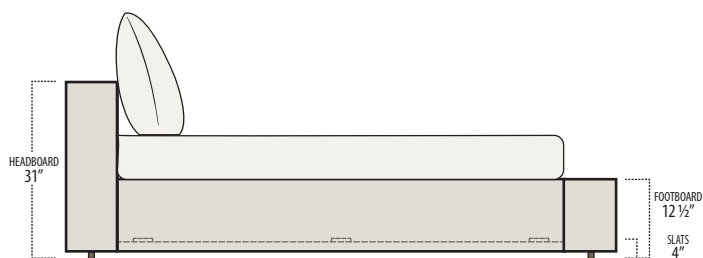

(Seat depth may vary depending on back pillow placement. All dimensions are approximate and subject to change.)

ARMLESS SOFA

ARMLESS LOVESEAT

ARMLESS CHAIR

ARMLESS CHAISE

LAF 1 ARM CHAISE
[TUXEDO ARM]

RAF 1 ARM CHAISE
[TUXEDO ARM]

LAF 1 ARM CHAISE
[10" LOW ARM]

RAF 1 ARM CHAISE
[10" LOW ARM]

LAF 1 ARM CHAISE
[14" LOW ARM]

RAF 1 ARM CHAISE
[14" LOW ARM]

OTTOMAN

SQUARE CORNER

SECT TABLE
[14 1/2" HIGH]

BUMPER OTTOMAN

Top View Specifications | Scale: 1/4" = 1FT.

(Seat depth may vary depending on back pillow placement. All dimensions are approximate and subject to change.)

EASTERN KING BED

CALIFORNIA KING BED

■ Top View Specifications | Scale: 1/4" = 1FT.