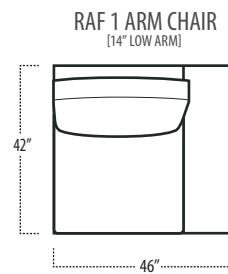

Top View Specifications | Scale: 1/4" = 1 FT.

(Seat depth may vary depending on back pillow placement. All dimensions are approximate and subject to change.)

■ Top View Specifications | Scale: 1/4" = 1FT.
(Seat depth may vary depending on back pillow placement. All dimensions are approximate and subject to change.)

■ Top View Specifications | Scale: 1/4" = 1Ft.

(Seat depth may vary depending on back pillow placement. All dimensions are approximate and subject to change.)

■ Top View Specifications | Scale: 1/4" = 1FT.

(Seat depth may vary depending on back pillow placement. All dimensions are approximate and subject to change.)

ARMLESS SOFA

ARMLESS LOVESEAT

ARMLESS CHAIR

ARMLESS CHAISE

LAF 1 ARM CHAISE
[TUXEDO ARM]

RAF 1 ARM CHAISE
[TUXEDO ARM]

Top View Specifications | Scale: 1/4" = 1FT.

(Seat depth may vary depending on back pillow placement. All dimensions are approximate and subject to change.)

EASTERN KING BED

CALIFORNIA KING BED

■ Top View Specifications | Scale: 1/4" = 1FT.