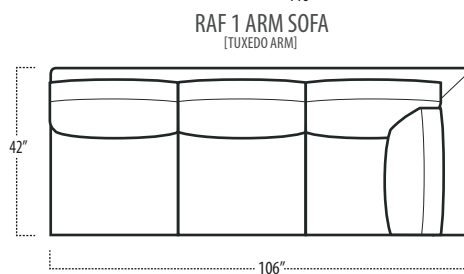

Scan the QR Code to access our product page online for additional options and features. This link will also allow you to view this spec sheet as a digital PDF file.

Side View Specification | Not to Scale [CUSTOM SIZING AVAILABLE]

Top View Specifications | Scale: 1/4" = 1 FT.

(Seat depth may vary depending on back pillow placement. All dimensions are approximate and subject to change.)

■ Top View Specifications | Scale: 1/4" = 1FT.
(Seat depth may vary depending on back pillow placement. All dimensions are approximate and subject to change.)

■ Top View Specifications | Scale: 1/4" = 1Ft.

(Seat depth may vary depending on back pillow placement. All dimensions are approximate and subject to change.)

■ Top View Specifications | Scale: 1/4" = 1FT.

Top View Specifications | Scale: 1/4" = 1FT.

(Seat depth may vary depending on back pillow placement. All dimensions are approximate and subject to change.)

EASTERN KING BED

CALIFORNIA KING BED

■ Top View Specifications | Scale: 1/4" = 1FT.