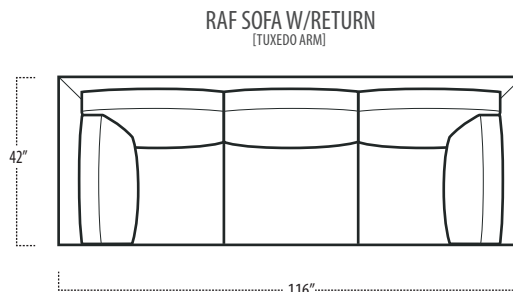

Scan the QR Code to access our product page online for additional options and features. This link will also allow you to view this spec sheet as a digital PDF file.

Side View Specification | Not to Scale [CUSTOM SIZING AVAILABLE]

Top View Specifications | Scale: 1/4" = 1 FT.

(Seat depth may vary depending on back pillow placement. All dimensions are approximate and subject to change.)

■ Top View Specifications | Scale: 1/4" = 1FT.
(Seat depth may vary depending on back pillow placement. All dimensions are approximate and subject to change.)