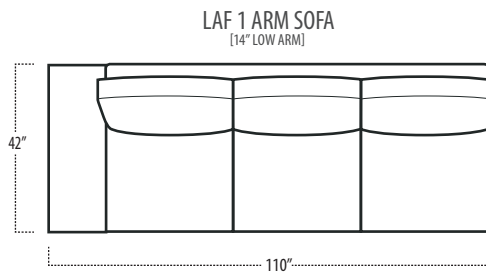

Top View Specifications | Scale: 1/4" = 1 FT.

(Seat depth may vary depending on back pillow placement. All dimensions are approximate and subject to change.)

■ Top View Specifications | Scale: 1/4" = 1FT.
(Seat depth may vary depending on back pillow placement. All dimensions are approximate and subject to change.)

■ Top View Specifications | Scale: 1/4" = 1Ft.

(Seat depth may vary depending on back pillow placement. All dimensions are approximate and subject to change.)

■ Top View Specifications | Scale: 1/4" = 1FT.

Top View Specifications | Scale: 1/4" = 1FT.

(Seat depth may vary depending on back pillow placement. All dimensions are approximate and subject to change.)

EASTERN KING BED

CALIFORNIA KING BED

■ Top View Specifications | Scale: 1/4" = 1FT.