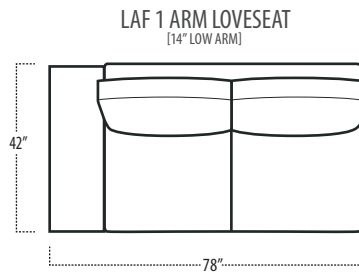

Top View Specifications | Scale: 1/4" = 1 FT.

(Seat depth may vary depending on back pillow placement. All dimensions are approximate and subject to change.)

■ Top View Specifications | Scale: 1/4" = 1FT.
(Seat depth may vary depending on back pillow placement. All dimensions are approximate and subject to change.)

■ Top View Specifications | Scale: 1/4" = 1Ft.

(Seat depth may vary depending on back pillow placement. All dimensions are approximate and subject to change.)

■ Top View Specifications | Scale: 1/4" = 1FT.

(Seat depth may vary depending on back pillow placement. All dimensions are approximate and subject to change.)

ARMLESS SOFA

ARMLESS LOVESEAT

ARMLESS CHAIR

ARMLESS CHAISE

LAF 1 ARM CHAISE
[TUXEDO ARM]

RAF 1 ARM CHAISE
[TUXEDO ARM]

Top View Specifications | Scale: 1/4" = 1FT.

(Seat depth may vary depending on back pillow placement. All dimensions are approximate and subject to change.)

EASTERN KING BED

CALIFORNIA KING BED

■ Top View Specifications | Scale: 1/4" = 1FT.