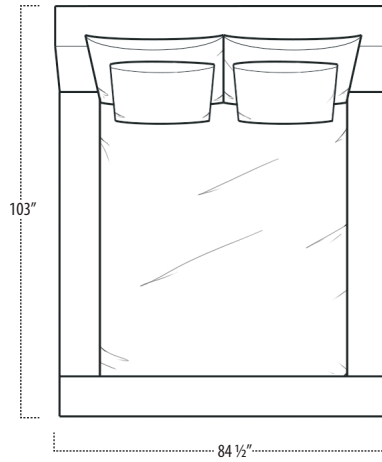

Top View Specifications | Scale: 1/4" = 1 FT.

(Seat depth may vary depending on back pillow placement. All dimensions are approximate and subject to change.)

■ Top View Specifications | Scale: 1/4" = 1FT.
(Seat depth may vary depending on back pillow placement. All dimensions are approximate and subject to change.)

Top View Specifications | Scale: 1/4" = 1FT.

(Seat depth may vary depending on back pillow placement. All dimensions are approximate and subject to change.)

EASTERN KING BED

CALIFORNIA KING BED

■ Top View Specifications | Scale: 1/4" = 1FT.

(Seat depth may vary depending on back pillow placement. All dimensions are approximate and subject to change.)

QUEEN BED

FULL BED

TWIN BED