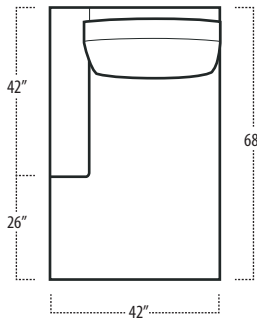

LAF 1 ARM CHAISE
[10" LOW ARM]