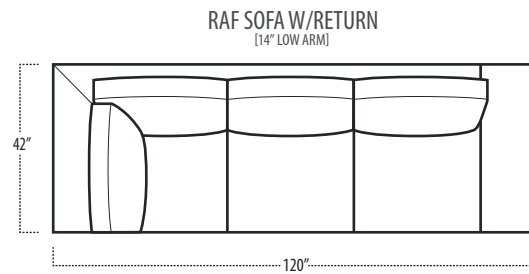

Top View Specifications | Scale: 1/4" = 1 FT.

(Seat depth may vary depending on back pillow placement. All dimensions are approximate and subject to change.)

■ Top View Specifications | Scale: 1/4" = 1FT.
(Seat depth may vary depending on back pillow placement. All dimensions are approximate and subject to change.)

■ Top View Specifications | Scale: 1/4" = 1Ft.

(Seat depth may vary depending on back pillow placement. All dimensions are approximate and subject to change.)

■ Top View Specifications | Scale: 1/4" = 1FT.