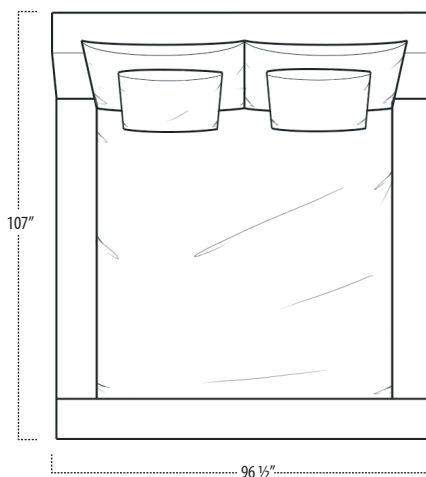

Top View Specifications | Scale: 1/4" = 1 FT.

(Seat depth may vary depending on back pillow placement. All dimensions are approximate and subject to change.)

■ Top View Specifications | Scale: 1/4" = 1FT.
(Seat depth may vary depending on back pillow placement. All dimensions are approximate and subject to change.)

■ Top View Specifications | Scale: 1/4" = 1Ft.

(Seat depth may vary depending on back pillow placement. All dimensions are approximate and subject to change.)

■ Top View Specifications | Scale: 1/4" = 1FT.

Scan the QR Code to access our product page online for additional options and features. This link will also allow you to view this spec sheet as a digital PDF file.

Side View Specification | Not to Scale [CUSTOM SIZING AVAILABLE]

Top View Specifications | Scale: 1/4" = 1FT.

(Seat depth may vary depending on back pillow placement. All dimensions are approximate and subject to change.)

EASTERN KING BED

CALIFORNIA KING BED

■ Top View Specifications | Scale: 1/4" = 1FT.