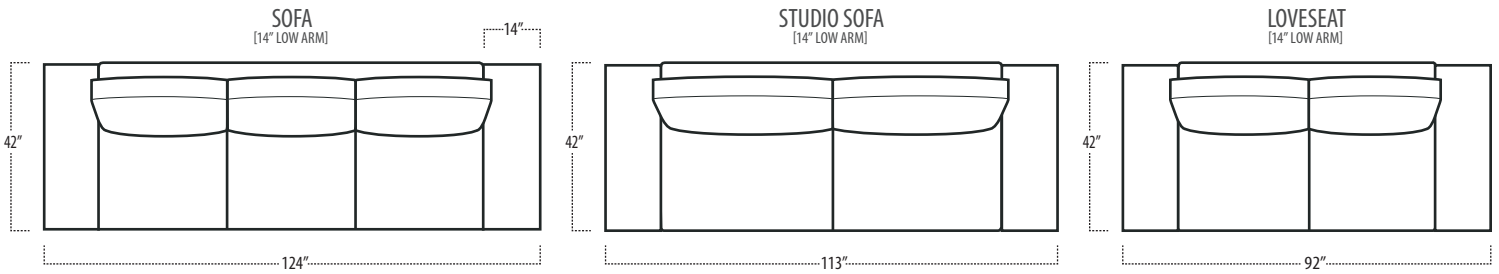

Top View Specifications | Scale: 1/4" = 1 FT.

(Seat depth may vary depending on back pillow placement. All dimensions are approximate and subject to change.)

■ Top View Specifications | Scale: 1/4" = 1FT.
(Seat depth may vary depending on back pillow placement. All dimensions are approximate and subject to change.)

■ Top View Specifications | Scale: 1/4" = 1Ft.

(Seat depth may vary depending on back pillow placement. All dimensions are approximate and subject to change.)

■ Top View Specifications | Scale: 1/4" = 1FT.

Top View Specifications | Scale: 1/4" = 1FT.

(Seat depth may vary depending on back pillow placement. All dimensions are approximate and subject to change.)

EASTERN KING BED

CALIFORNIA KING BED

■ Top View Specifications | Scale: 1/4" = 1FT.