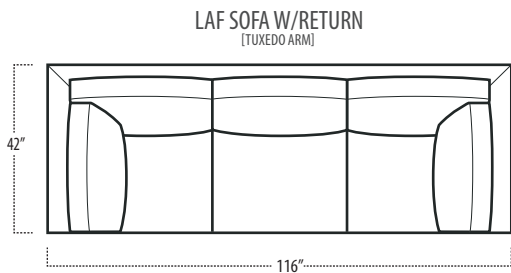

Scan the QR Code to access our product page online for additional options and features. This link will also allow you to view this spec sheet as a digital PDF file.

Side View Specification | Not to Scale [CUSTOM SIZING AVAILABLE]

Top View Specifications | Scale: 1/4" = 1 FT.

(Seat depth may vary depending on back pillow placement. All dimensions are approximate and subject to change.)

■ Top View Specifications | Scale: 1/4" = 1FT.
(Seat depth may vary depending on back pillow placement. All dimensions are approximate and subject to change.)

■ Top View Specifications | Scale: 1/4" = 1Ft.

(Seat depth may vary depending on back pillow placement. All dimensions are approximate and subject to change.)

■ Top View Specifications | Scale: 1/4" = 1FT.

Top View Specifications | Scale: 1/4" = 1FT.

(Seat depth may vary depending on back pillow placement. All dimensions are approximate and subject to change.)

EASTERN KING BED

CALIFORNIA KING BED

■ Top View Specifications | Scale: 1/4" = 1FT.