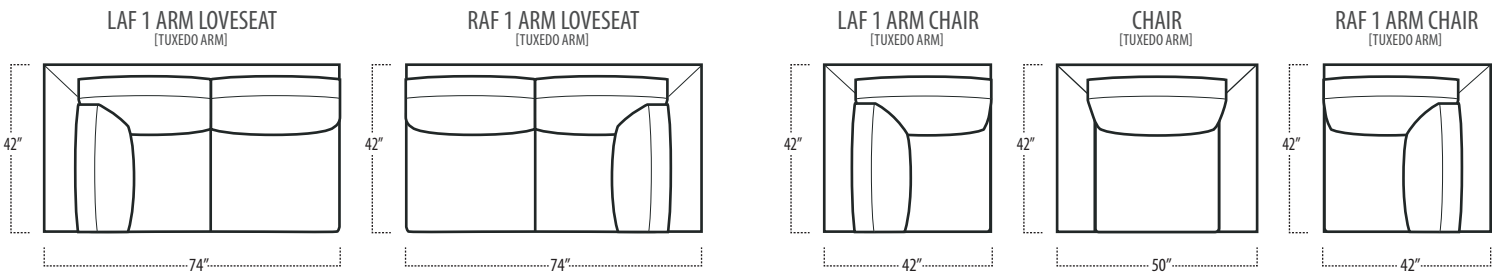

Scan the QR Code to access our product page online for additional options and features. This link will also allow you to view this spec sheet as a digital PDF file.

Side View Specification | Not to Scale [CUSTOM SIZING AVAILABLE]

Top View Specifications | Scale: 1/4" = 1 FT.

(Seat depth may vary depending on back pillow placement. All dimensions are approximate and subject to change.)

■ Top View Specifications | Scale: 1/4" = 1FT.
(Seat depth may vary depending on back pillow placement. All dimensions are approximate and subject to change.)

■ Top View Specifications | Scale: 1/4" = 1Ft.

(Seat depth may vary depending on back pillow placement. All dimensions are approximate and subject to change.)

■ Top View Specifications | Scale: 1/4" = 1FT.

Top View Specifications | Scale: 1/4" = 1FT.

(Seat depth may vary depending on back pillow placement. All dimensions are approximate and subject to change.)

EASTERN KING BED

CALIFORNIA KING BED

■ Top View Specifications | Scale: 1/4" = 1FT.