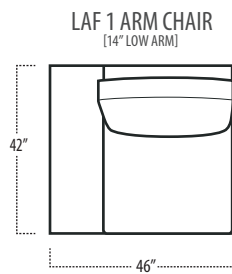

Top View Specifications | Scale: 1/4" = 1 FT.

(Seat depth may vary depending on back pillow placement. All dimensions are approximate and subject to change.)

■ Top View Specifications | Scale: 1/4" = 1FT.
(Seat depth may vary depending on back pillow placement. All dimensions are approximate and subject to change.)

■ Top View Specifications | Scale: 1/4" = 1Ft.

(Seat depth may vary depending on back pillow placement. All dimensions are approximate and subject to change.)

■ Top View Specifications | Scale: 1/4" = 1FT.

(Seat depth may vary depending on back pillow placement. All dimensions are approximate and subject to change.)

ARMLESS SOFA

ARMLESS LOVESEAT

ARMLESS CHAIR

ARMLESS CHAISE

LAF 1 ARM CHAISE
[TUXEDO ARM]

RAF 1 ARM CHAISE
[TUXEDO ARM]

Top View Specifications | Scale: 1/4" = 1FT.

(Seat depth may vary depending on back pillow placement. All dimensions are approximate and subject to change.)

EASTERN KING BED

CALIFORNIA KING BED

■ Top View Specifications | Scale: 1/4" = 1FT.