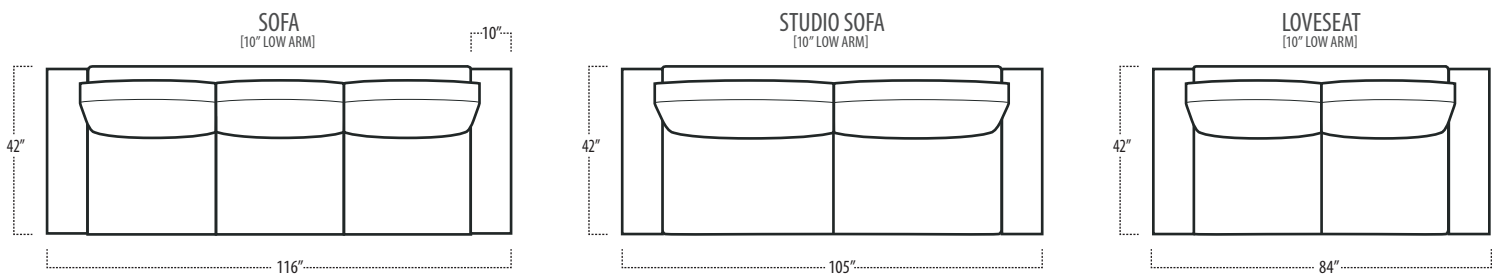

Scan the QR Code to access our product page online for additional options and features. This link will also allow you to view this spec sheet as a digital PDF file.

Side View Specification | Not to Scale [CUSTOM SIZING AVAILABLE]

Top View Specifications | Scale: 1/4" = 1 FT.

(Seat depth may vary depending on back pillow placement. All dimensions are approximate and subject to change.)

■ Top View Specifications | Scale: 1/4" = 1FT.
(Seat depth may vary depending on back pillow placement. All dimensions are approximate and subject to change.)

■ Top View Specifications | Scale: 1/4" = 1Ft.

(Seat depth may vary depending on back pillow placement. All dimensions are approximate and subject to change.)

■ Top View Specifications | Scale: 1/4" = 1FT.

Top View Specifications | Scale: 1/4" = 1FT.

(Seat depth may vary depending on back pillow placement. All dimensions are approximate and subject to change.)

EASTERN KING BED

CALIFORNIA KING BED

■ Top View Specifications | Scale: 1/4" = 1FT.