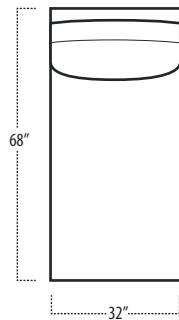

Top View Specifications | Scale: 1/4" = 1 FT.

(Seat depth may vary depending on back pillow placement. All dimensions are approximate and subject to change.)

■ Top View Specifications | Scale: 1/4" = 1FT.
(Seat depth may vary depending on back pillow placement. All dimensions are approximate and subject to change.)

■ Top View Specifications | Scale: 1/4" = 1Ft.

(Seat depth may vary depending on back pillow placement. All dimensions are approximate and subject to change.)

■ Top View Specifications | Scale: 1/4" = 1FT.

(Seat depth may vary depending on back pillow placement. All dimensions are approximate and subject to change.)

ARMLESS SOFA

ARMLESS LOVESEAT

ARMLESS CHAIR

ARMLESS CHAISE

LAF 1 ARM CHAISE
[TUXEDO ARM]

RAF 1 ARM CHAISE
[TUXEDO ARM]

Top View Specifications | Scale: 1/4" = 1FT.

(Seat depth may vary depending on back pillow placement. All dimensions are approximate and subject to change.)

EASTERN KING BED

CALIFORNIA KING BED

■ Top View Specifications | Scale: 1/4" = 1FT.