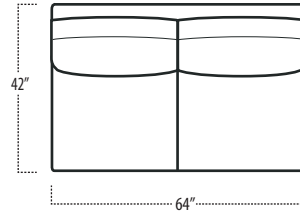

Top View Specifications | Scale: 1/4" = 1 FT.

(Seat depth may vary depending on back pillow placement. All dimensions are approximate and subject to change.)

■ Top View Specifications | Scale: 1/4" = 1FT.
(Seat depth may vary depending on back pillow placement. All dimensions are approximate and subject to change.)

■ Top View Specifications | Scale: 1/4" = 1Ft.

(Seat depth may vary depending on back pillow placement. All dimensions are approximate and subject to change.)

■ Top View Specifications | Scale: 1/4" = 1FT.

(Seat depth may vary depending on back pillow placement. All dimensions are approximate and subject to change.)

ARMLESS SOFA

ARMLESS LOVESEAT

ARMLESS CHAIR

ARMLESS CHAISE

LAF 1 ARM CHAISE
[TUXEDO ARM]

RAF 1 ARM CHAISE
[TUXEDO ARM]

Top View Specifications | Scale: 1/4" = 1FT.

(Seat depth may vary depending on back pillow placement. All dimensions are approximate and subject to change.)

EASTERN KING BED

CALIFORNIA KING BED

■ Top View Specifications | Scale: 1/4" = 1FT.