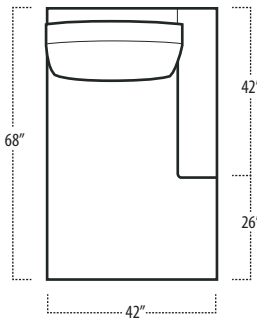

RAF 1 ARM CHAISE
[10" LOW ARM]