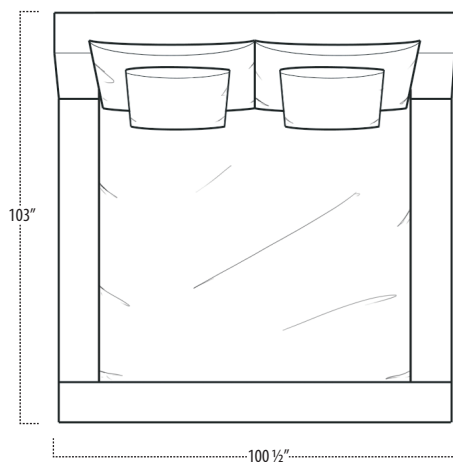

Scan the QR Code to access our product page online for additional options and features. This link will also allow you to view this spec sheet as a digital PDF file.

Side View Specification | Not to Scale [CUSTOM SIZING AVAILABLE]

Top View Specifications | Scale: 1/4" = 1FT.

(Seat depth may vary depending on back pillow placement. All dimensions are approximate and subject to change.)

EASTERN KING BED

CALIFORNIA KING BED

■ Top View Specifications | Scale: 1/4" = 1FT.