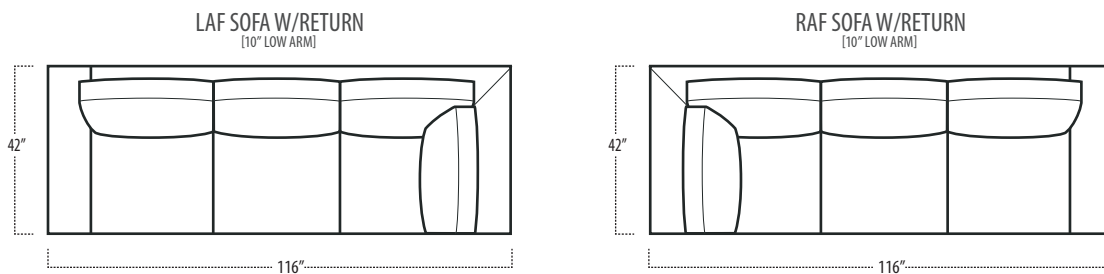

Scan the QR Code to access our product page online for additional options and features. This link will also allow you to view this spec sheet as a digital PDF file.

Side View Specification | Not to Scale [CUSTOM SIZING AVAILABLE]

Top View Specifications | Scale: 1/4" = 1 FT.

(Seat depth may vary depending on back pillow placement. All dimensions are approximate and subject to change.)

■ Top View Specifications | Scale: 1/4" = 1FT.
(Seat depth may vary depending on back pillow placement. All dimensions are approximate and subject to change.)

■ Top View Specifications | Scale: 1/4" = 1Ft.

(Seat depth may vary depending on back pillow placement. All dimensions are approximate and subject to change.)

■ Top View Specifications | Scale: 1/4" = 1FT.

Top View Specifications | Scale: 1/4" = 1FT.

(Seat depth may vary depending on back pillow placement. All dimensions are approximate and subject to change.)

EASTERN KING BED

CALIFORNIA KING BED

■ Top View Specifications | Scale: 1/4" = 1FT.