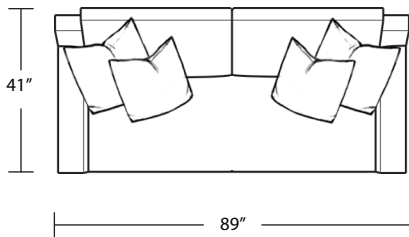

DAMIEN

XL Sofa (2 Seats)

Chair

LAF 1 Arm Chaise

XL Sofa (1 Seat)

Ottoman

Studio Sofa

LAF Sofa with Return

RAF 1 Arm Chaise

Loveseat

RAF Sofa with Return

TOP VIEW SCALE: 1/4" = 1 FOOT
SEAT DEPTH MAY VARY DEPENDING ON BACK PILLOW PLACEMENT
ALL DIMENSIONS ARE APPROXIMATE AND SUBJECT TO CHANGE
REVISED 05/31/2017