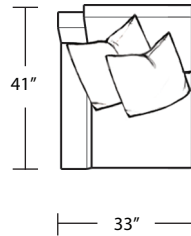

LAF 1 Arm Chair