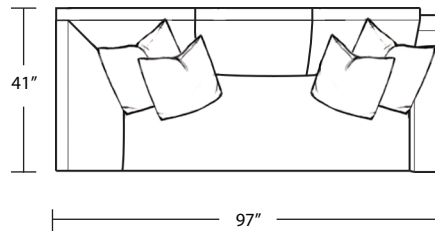

DAMIEN

XL Sofa (2 Seats)

Chair

LAF 1 Arm Chaise

XL Sofa (1 Seat)

Ottoman

Studio Sofa

LAF Sofa with Return

RAF 1 Arm Chaise

Loveseat

RAF Sofa with Return

TOP VIEW SCALE: 1/4" = 1 FOOT
SEAT DEPTH MAY VARY DEPENDING ON BACK PILLOW PLACEMENT
ALL DIMENSIONS ARE APPROXIMATE AND SUBJECT TO CHANGE
REVISED 05/31/2017