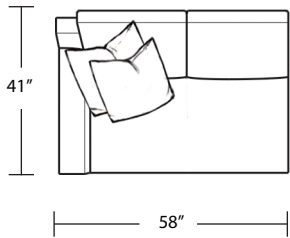

RAF 1 Arm Chaise

Loveseat

RAF Sofa with Return

TOP VIEW SCALE: 1/4" = 1 FOOT
SEAT DEPTH MAY VARY DEPENDING ON BACK PILLOW PLACEMENT
ALL DIMENSIONS ARE APPROXIMATE AND SUBJECT TO CHANGE
REVISED 05/31/2017

LAF 1 Arm Sofa

LAF 1 Arm Chair

Corner Loveseat with Left Bumper

RAF 1 Arm Sofa

RAF 1 Arm Chair

Corner Loveseat with Right Bumper

LAF 1 Arm Loveseat

Corner Sofa with Left Bumper