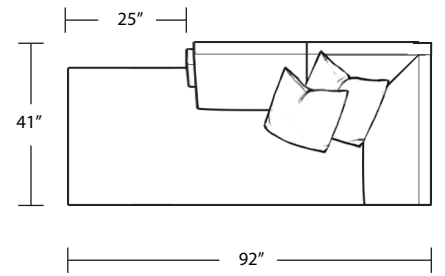

Corner Loveseat with Left Bumper