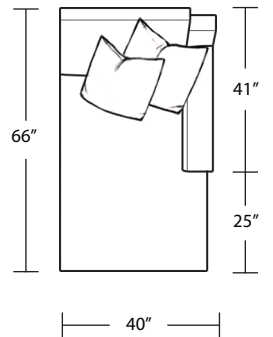

DAMIEN

XL Sofa (2 Seats)

Chair

LAF 1 Arm Chaise

XL Sofa (1 Seat)

Ottoman

Studio Sofa

LAF Sofa with Return

RAF 1 Arm Chaise

Loveseat

RAF Sofa with Return

TOP VIEW SCALE: 1/4" = 1 FOOT
SEAT DEPTH MAY VARY DEPENDING ON BACK PILLOW PLACEMENT
ALL DIMENSIONS ARE APPROXIMATE AND SUBJECT TO CHANGE
REVISED 05/31/2017