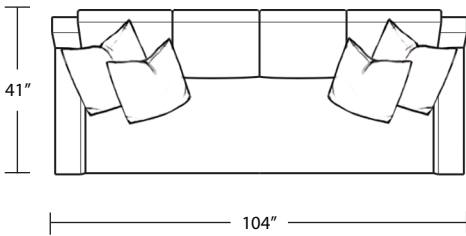

DAMIEN

XL Sofa (2 Seats)

Chair

LAF 1 Arm Chaise

XL Sofa (1 Seat)

Ottoman

Studio Sofa

LAF Sofa with Return

RAF 1 Arm Chaise

Loveseat

RAF Sofa with Return

TOP VIEW SCALE: 1/4" = 1 FOOT
SEAT DEPTH MAY VARY DEPENDING ON BACK PILLOW PLACEMENT
ALL DIMENSIONS ARE APPROXIMATE AND SUBJECT TO CHANGE
REVISED 05/31/2017