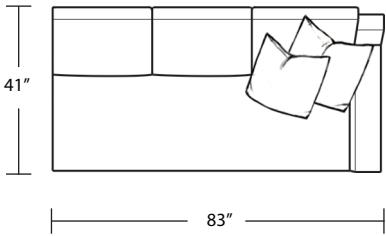

RAF 1 Arm Chaise

Loveseat

RAF Sofa with Return

TOP VIEW SCALE: 1/4" = 1 FOOT
SEAT DEPTH MAY VARY DEPENDING ON BACK PILLOW PLACEMENT
ALL DIMENSIONS ARE APPROXIMATE AND SUBJECT TO CHANGE
REVISED 05/31/2017

LAF 1 Arm Sofa

LAF 1 Arm Chair

Corner Loveseat with Left Bumper

RAF 1 Arm Sofa

RAF 1 Arm Chair

Corner Loveseat with Right Bumper

LAF 1 Arm Loveseat

Corner Sofa with Left Bumper