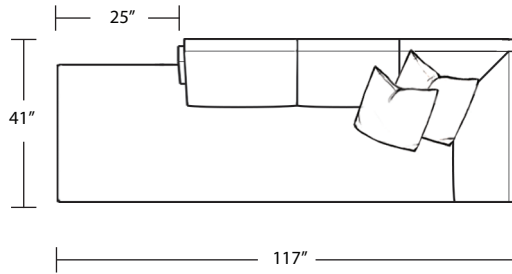

RAF 1 Arm Chaise

Loveseat

RAF Sofa with Return

TOP VIEW SCALE: 1/4" = 1 FOOT
SEAT DEPTH MAY VARY DEPENDING ON BACK PILLOW PLACEMENT
ALL DIMENSIONS ARE APPROXIMATE AND SUBJECT TO CHANGE
REVISED 05/31/2017

LAF 1 Arm Sofa

LAF 1 Arm Chair

Corner Loveseat with Left Bumper

RAF 1 Arm Sofa

RAF 1 Arm Chair

Corner Loveseat with Right Bumper

LAF 1 Arm Loveseat

Corner Sofa with Left Bumper