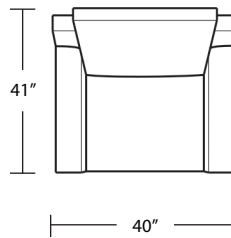

DAMIEN

XL Sofa (2 Seats)

Chair

LAF 1 Arm Chaise

XL Sofa (1 Seat)

Ottoman

Studio Sofa

LAF Sofa with Return

RAF 1 Arm Chaise

Loveseat

RAF Sofa with Return

TOP VIEW SCALE: 1/4" = 1 FOOT
SEAT DEPTH MAY VARY DEPENDING ON BACK PILLOW PLACEMENT
ALL DIMENSIONS ARE APPROXIMATE AND SUBJECT TO CHANGE
REVISED 05/31/2017