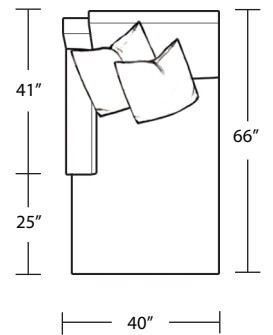

DAMIEN

XL Sofa (2 Seats)

Chair

LAF 1 Arm Chaise

XL Sofa (1 Seat)

Ottoman

Studio Sofa

LAF Sofa with Return

RAF 1 Arm Chaise

Loveseat

RAF Sofa with Return

TOP VIEW SCALE: 1/4" = 1 FOOT
SEAT DEPTH MAY VARY DEPENDING ON BACK PILLOW PLACEMENT
ALL DIMENSIONS ARE APPROXIMATE AND SUBJECT TO CHANGE
REVISED 05/31/2017

RAF 1 Arm Loveseat

Corner Sofa with Right Bumper