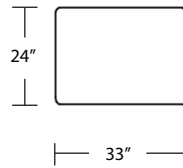

DAMIEN

XL Sofa (2 Seats)

Chair

LAF 1 Arm Chaise

XL Sofa (1 Seat)

Ottoman

Studio Sofa

LAF Sofa with Return

RAF 1 Arm Chaise

Loveseat

RAF Sofa with Return

TOP VIEW SCALE: 1/4" = 1 FOOT
SEAT DEPTH MAY VARY DEPENDING ON BACK PILLOW PLACEMENT
ALL DIMENSIONS ARE APPROXIMATE AND SUBJECT TO CHANGE
REVISED 05/31/2017