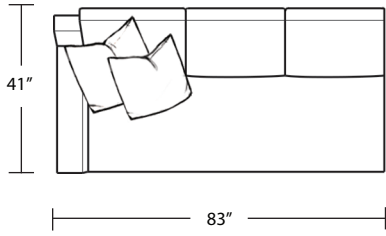

LAF 1 Arm Sofa