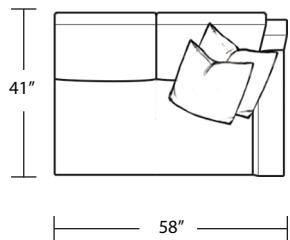

RAF 1 Arm Loveseat