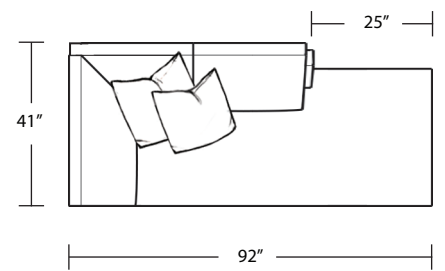

RAF 1 Arm Chaise

Loveseat

RAF Sofa with Return

TOP VIEW SCALE: 1/4" = 1 FOOT
SEAT DEPTH MAY VARY DEPENDING ON BACK PILLOW PLACEMENT
ALL DIMENSIONS ARE APPROXIMATE AND SUBJECT TO CHANGE
REVISED 05/31/2017

LAF 1 Arm Sofa

LAF 1 Arm Chair

Corner Loveseat with Left Bumper

RAF 1 Arm Sofa

RAF 1 Arm Chair

Corner Loveseat with Right Bumper

LAF 1 Arm Loveseat

Corner Sofa with Left Bumper