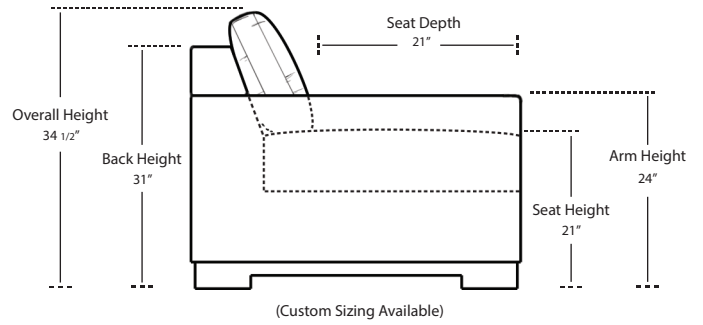

DAMIEN

TOP VIEW SCALE: 1/4" = 1 FOOT
SEAT DEPTH MAY VARY DEPENDING ON BACK PILLOW PLACEMENT
ALL DIMENSIONS ARE APPROXIMATE AND SUBJECT TO CHANGE
REVISED 05/31/2017