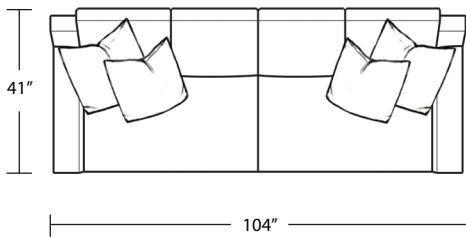

DAMIEN

XL Sofa (2 Seats)

Chair

LAF 1 Arm Chaise

XL Sofa (1 Seat)

Ottoman

Studio Sofa

LAF Sofa with Return

RAF 1 Arm Chaise

Loveseat

RAF Sofa with Return

TOP VIEW SCALE: 1/4" = 1 FOOT
SEAT DEPTH MAY VARY DEPENDING ON BACK PILLOW PLACEMENT
ALL DIMENSIONS ARE APPROXIMATE AND SUBJECT TO CHANGE
REVISED 05/31/2017