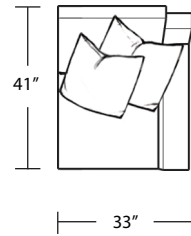

RAF 1 Arm Chaise

Loveseat

RAF Sofa with Return

TOP VIEW SCALE: 1/4" = 1 FOOT
SEAT DEPTH MAY VARY DEPENDING ON BACK PILLOW PLACEMENT
ALL DIMENSIONS ARE APPROXIMATE AND SUBJECT TO CHANGE
REVISED 05/31/2017

LAF 1 Arm Sofa

LAF 1 Arm Chair

Corner Loveseat with Left Bumper

RAF 1 Arm Sofa

RAF 1 Arm Chair

Corner Loveseat with Right Bumper

LAF 1 Arm Loveseat

Corner Sofa with Left Bumper