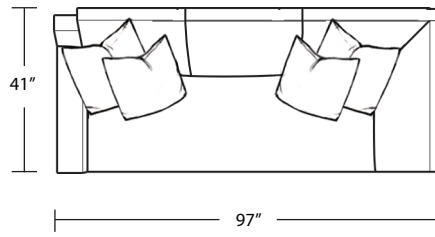

DAMIEN

XL Sofa (2 Seats)

Chair

LAF 1 Arm Chaise

XL Sofa (1 Seat)

Ottoman

Studio Sofa

LAF Sofa with Return

RAF 1 Arm Chaise

Loveseat

RAF Sofa with Return

TOP VIEW SCALE: 1/4" = 1 FOOT
SEAT DEPTH MAY VARY DEPENDING ON BACK PILLOW PLACEMENT
ALL DIMENSIONS ARE APPROXIMATE AND SUBJECT TO CHANGE
REVISED 05/31/2017