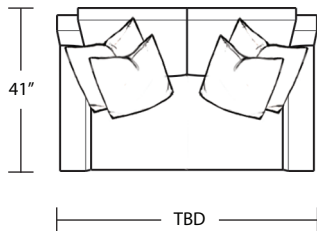

DAMIEN

XL Sofa (2 Seats)

Chair

LAF 1 Arm Chaise

XL Sofa (1 Seat)

Ottoman

Studio Sofa

LAF Sofa with Return

RAF 1 Arm Chaise

Loveseat

RAF Sofa with Return

TOP VIEW SCALE: 1/4" = 1 FOOT
SEAT DEPTH MAY VARY DEPENDING ON BACK PILLOW PLACEMENT
ALL DIMENSIONS ARE APPROXIMATE AND SUBJECT TO CHANGE
REVISED 05/31/2017

LAF 1 Arm Sofa

LAF 1 Arm Chair

Corner Loveseat with Left Bumper

RAF 1 Arm Sofa

RAF 1 Arm Chair

Corner Loveseat with Right Bumper

LAF 1 Arm Loveseat

Corner Sofa with Left Bumper

RAF 1 Arm Loveseat

Corner Sofa with Right Bumper