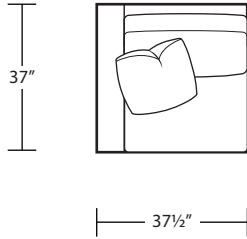

LAF 1 Arm Chaise

Armless Loveseat