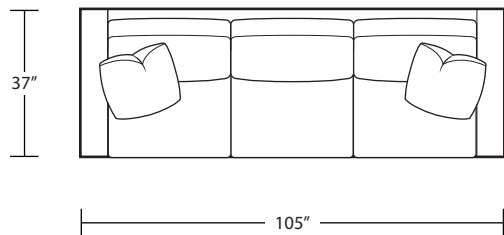

Chair

Loveseat