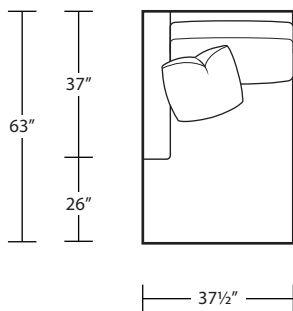

RAF 1 Arm Loveseat

LAF 1 Arm Chair

RAF 1 Arm Chaise

RAF 1 Arm Chair

Armless Sofa

LAF 1 Arm Chaise

Armless Loveseat

Armless Chair

Square Corner

LAF Sofa w/ Return

Arm Tray 5H x 8¾W x 15D

RAF Sofa w/ Return