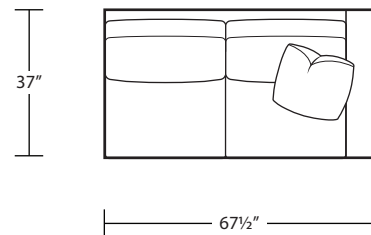

RAF 1 Arm Chaise

RAF 1 Arm Loveseat