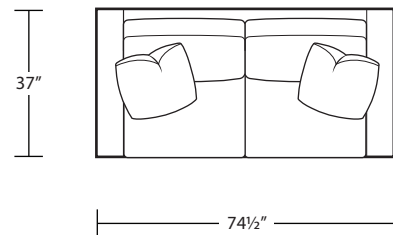

RAF 1 Arm Sofa