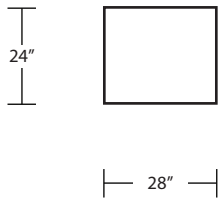

Ottoman

LAF 1 Arm Sofa

RAF 1 Arm Loveseat