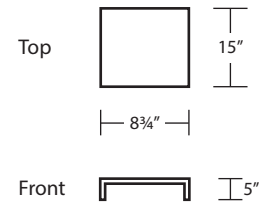

RAF 1 Arm Loveseat

LAF 1 Arm Chair

RAF 1 Arm Chaise

RAF 1 Arm Chair

Armless Sofa

LAF 1 Arm Chaise

Armless Loveseat

Armless Chair

Square Corner

LAF Sofa w/ Return

Arm Tray 5H x 8¾W x 15D

RAF Sofa w/ Return