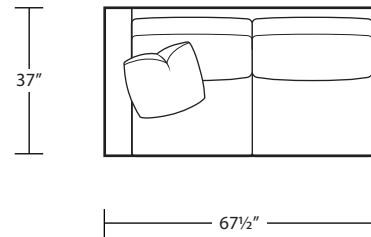

LAF 1 Arm Loveseat