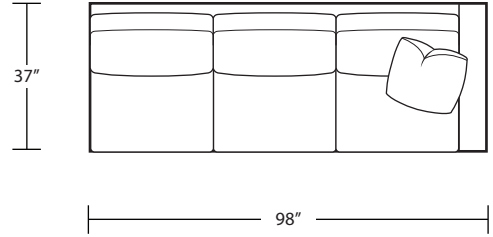

LAF 1 Arm Sofa

RAF 1 Arm Loveseat