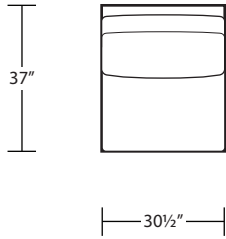

RAF 1 Arm Loveseat

LAF 1 Arm Chair

RAF 1 Arm Chaise

RAF 1 Arm Chair

Armless Sofa

LAF 1 Arm Chaise

Armless Loveseat

Armless Chair

Square Corner

LAF Sofa w/ Return

Arm Tray 5H x 8¾W x 15D

RAF Sofa w/ Return