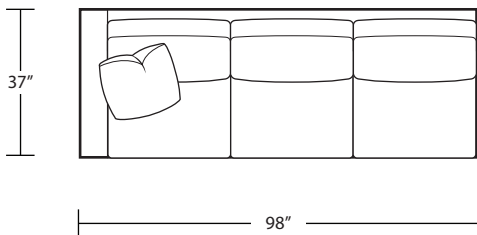

LAF 1 Arm Chair

LAF 1 Arm Sofa