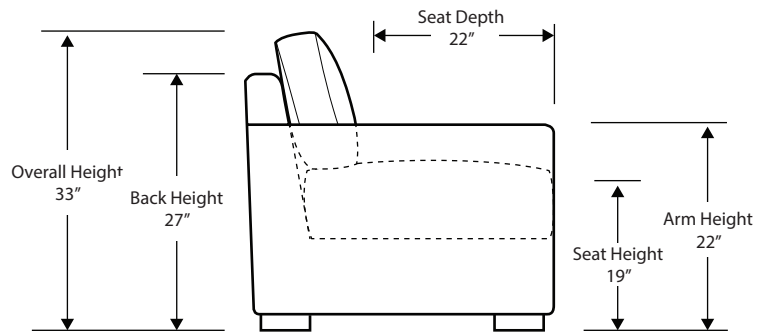

CORONADO (WOOD LEG)

Sofa