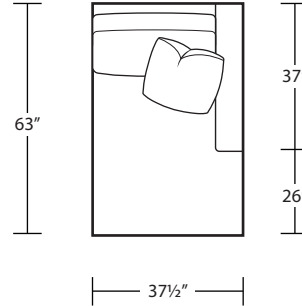

LAF 1 Arm Chaise

Armless Loveseat