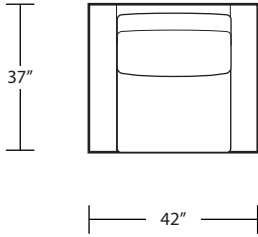

LAF 1 Arm Sofa

RAF 1 Arm Loveseat