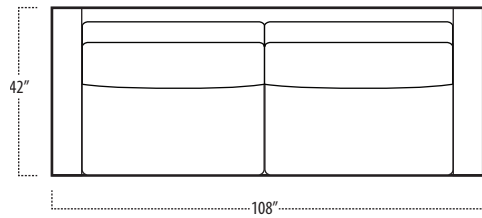

Top View Specifications | Scale: 1/4" = 1FT. (All dimensions are approximate and subject to change.)

boulevard

■ Top View Specifications | Scale: 1/4" = 1FT.
 (All dimensions are approximate and subject to change.)

46 LAF 1 ARM LOVESEAT

46 CHAIR

46 RAF 1 ARM LOVESEAT

5FT RECT COCKTAIL TABLE

7FT RECT COCKTAIL TABLE

42IN SQUARE COCKTAIL TABLE

48IN SQUARE COCKTAIL TABLE

boulevard

■ Top View Specifications | Scale: 1/4" = 1FT.
 (All dimensions are approximate and subject to change.)

42 10FT SOFA (2/1)

42 10FT SOFA (2/2)

42 9FT SOFA (2/1)

42 9FT SOFA (2/2)

42 8FT SOFA (2/1)

42 8FT SOFA (2/2)