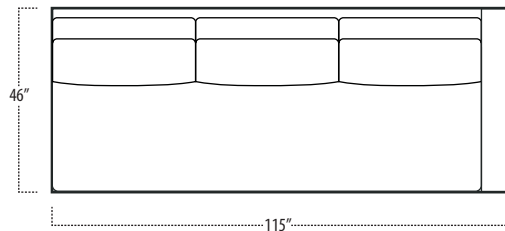

Top View Specifications | Scale: 1/4" = 1FT. (All dimensions are approximate and subject to change.)

boulevard

■ Top View Specifications | Scale: 1/4" = 1FT.
 (All dimensions are approximate and subject to change.)

46 LAF 1 ARM CHAISE

46 7FT SOFA (2/1)

46 7FT SOFA (2/2)

46 RAF 1 ARM CHAISE

46 LAF SOFA W/ RETURN (4/1)

46 RAF SOFA W/ RETURN (4/1)

46 LAF 1 ARM SOFA (3/1)

46 RAF 1 ARM SOFA (3/1)

46 LAF 1 ARM LOVESEAT

46 CHAIR

46 RAF 1 ARM LOVESEAT

5FT RECT COCKTAIL TABLE

7FT RECT COCKTAIL TABLE

42IN SQUARE COCKTAIL TABLE

48IN SQUARE COCKTAIL TABLE

boulevard

■ Top View Specifications | Scale: 1/4" = 1FT.
 (All dimensions are approximate and subject to change.)

42 10FT SOFA (2/1)

42 10FT SOFA (2/2)

42 9FT SOFA (2/1)

42 9FT SOFA (2/2)

42 8FT SOFA (2/1)

42 8FT SOFA (2/2)