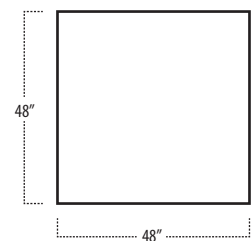

Top View Specifications | Scale: 1/4" = 1FT. (All dimensions are approximate and subject to change.)

boulevard

■ Top View Specifications | Scale: 1/4" = 1FT.
 (All dimensions are approximate and subject to change.)

46 LAF 1 ARM LOVESEAT

46 CHAIR

46 RAF 1 ARM LOVESEAT

5FT RECT COCKTAIL TABLE

7FT RECT COCKTAIL TABLE

42IN SQUARE COCKTAIL TABLE

48IN SQUARE COCKTAIL TABLE

boulevard

■ Top View Specifications | Scale: 1/4" = 1FT.
 (All dimensions are approximate and subject to change.)

42 10FT SOFA (2/1)

42 10FT SOFA (2/2)

42 9FT SOFA (2/1)

42 9FT SOFA (2/2)

42 8FT SOFA (2/1)

42 8FT SOFA (2/2)