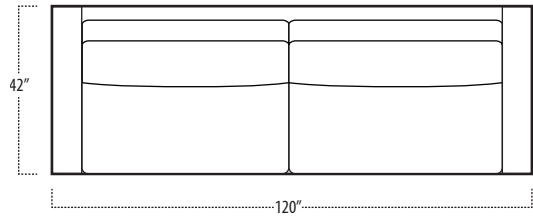

Top View Specifications | Scale: 1/4" = 1FT. (All dimensions are approximate and subject to change.)

boulevard

■ Top View Specifications | Scale: 1/4" = 1FT.
 (All dimensions are approximate and subject to change.)

46 LAF 1 ARM LOVESEAT

46 CHAIR

46 RAF 1 ARM LOVESEAT

5FT RECT COCKTAIL TABLE

7FT RECT COCKTAIL TABLE

42IN SQUARE COCKTAIL TABLE

48IN SQUARE COCKTAIL TABLE

boulevard

■ Top View Specifications | Scale: 1/4" = 1FT.
 (All dimensions are approximate and subject to change.)

42 10FT SOFA (2/1)

42 10FT SOFA (2/2)

42 9FT SOFA (2/1)

42 9FT SOFA (2/2)

42 8FT SOFA (2/1)

42 8FT SOFA (2/2)