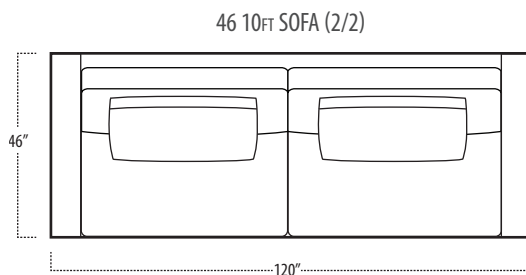

Scan the QR Code to access our product page online for additional options and features. This link will also allow you to view this spec sheet as a digital PDF file.

Side View Specification | Not to Scale [CUSTOM SIZING AVAILABLE]

Top View Specifications | Scale: 1/4" = 1FT. (All dimensions are approximate and subject to change.)

boulevard

■ Top View Specifications | Scale: 1/4" = 1FT.
 (All dimensions are approximate and subject to change.)

■ Top View Specifications | Scale: 1/4" = 1FT.
 (All dimensions are approximate and subject to change.)

42 10FT SOFA (2/1)

42 10FT SOFA (2/2)

42 9FT SOFA (2/1)

42 9FT SOFA (2/2)

42 8FT SOFA (2/1)

42 8FT SOFA (2/2)