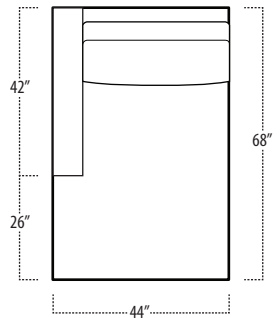

Top View Specifications | Scale: 1/4" = 1FT. (All dimensions are approximate and subject to change.)

boulevard

■ Top View Specifications | Scale: 1/4" = 1FT.
 (All dimensions are approximate and subject to change.)

■ Top View Specifications | Scale: 1/4" = 1FT.
 (All dimensions are approximate and subject to change.)

42 10FT SOFA (2/1)

42 10FT SOFA (2/2)

42 9FT SOFA (2/1)

42 9FT SOFA (2/2)

42 8FT SOFA (2/1)

42 8FT SOFA (2/2)

42 RAF 1 ARM CHAISE

42 7FT SOFA (2/1)

42 7FT SOFA (2/2)

42 LAF 1 ARM CHAISE

42 LAF 1 ARM LOVESEAT

42 CHAIR

42 RAF 1 ARM LOVESEAT

ARM TRAY