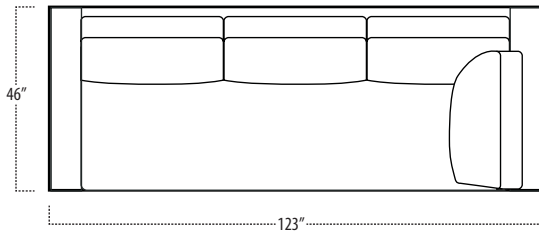

Top View Specifications | Scale: 1/4" = 1FT. (All dimensions are approximate and subject to change.)

boulevard

■ Top View Specifications | Scale: 1/4" = 1FT.
 (All dimensions are approximate and subject to change.)

46 LAF 1 ARM CHAISE

46 7FT SOFA (2/1)

46 7FT SOFA (2/2)

46 RAF 1 ARM CHAISE

46 LAF SOFA W/ RETURN (4/1)

46 RAF SOFA W/ RETURN (4/1)

46 LAF 1 ARM SOFA (3/1)

46 RAF 1 ARM SOFA (3/1)

46 LAF 1 ARM LOVESEAT

46 CHAIR

46 RAF 1 ARM LOVESEAT

5FT RECT COCKTAIL TABLE

7FT RECT COCKTAIL TABLE

42IN SQUARE COCKTAIL TABLE

48IN SQUARE COCKTAIL TABLE

boulevard

■ Top View Specifications | Scale: 1/4" = 1FT.
 (All dimensions are approximate and subject to change.)

42 10FT SOFA (2/1)

42 10FT SOFA (2/2)

42 9FT SOFA (2/1)

42 9FT SOFA (2/2)

42 8FT SOFA (2/1)

42 8FT SOFA (2/2)