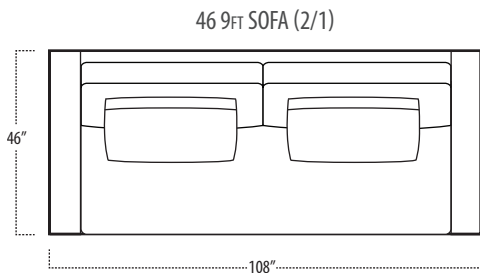

Scan the QR Code to access our product page online for additional options and features. This link will also allow you to view this spec sheet as a digital PDF file.

Side View Specification | Not to Scale [CUSTOM SIZING AVAILABLE]

Top View Specifications | Scale: 1/4" = 1FT. (All dimensions are approximate and subject to change.)

boulevard

■ Top View Specifications | Scale: 1/4" = 1FT.
 (All dimensions are approximate and subject to change.)

■ Top View Specifications | Scale: 1/4" = 1FT.
 (All dimensions are approximate and subject to change.)

42 10FT SOFA (2/1)

42 10FT SOFA (2/2)

42 9FT SOFA (2/1)

42 9FT SOFA (2/2)

42 8FT SOFA (2/1)

42 8FT SOFA (2/2)