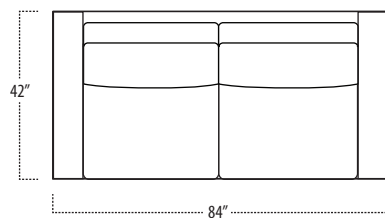

42 7FT SOFA (2/2)