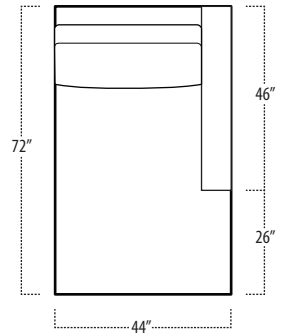

Top View Specifications | Scale: 1/4" = 1FT. (All dimensions are approximate and subject to change.)

boulevard

■ Top View Specifications | Scale: 1/4" = 1FT.
 (All dimensions are approximate and subject to change.)

46 LAF 1 ARM CHAISE

46 7FT SOFA (2/1)

46 7FT SOFA (2/2)

46 RAF 1 ARM CHAISE

46 LAF SOFA W/ RETURN (4/1)

46 RAF SOFA W/ RETURN (4/1)

46 LAF 1 ARM SOFA (3/1)

46 RAF 1 ARM SOFA (3/1)

46 LAF 1 ARM LOVESEAT

46 CHAIR

46 RAF 1 ARM LOVESEAT

5FT RECT COCKTAIL TABLE

7FT RECT COCKTAIL TABLE

42IN SQUARE COCKTAIL TABLE

48IN SQUARE COCKTAIL TABLE

boulevard

■ Top View Specifications | Scale: 1/4" = 1FT.
 (All dimensions are approximate and subject to change.)

42 10FT SOFA (2/1)

42 10FT SOFA (2/2)

42 9FT SOFA (2/1)

42 9FT SOFA (2/2)

42 8FT SOFA (2/1)

42 8FT SOFA (2/2)