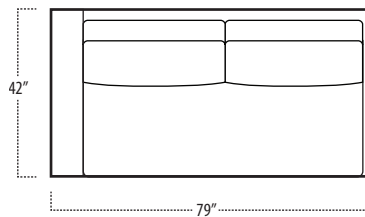

Top View Specifications | Scale: 1/4" = 1FT. (All dimensions are approximate and subject to change.)

boulevard

■ Top View Specifications | Scale: 1/4" = 1FT.
 (All dimensions are approximate and subject to change.)

■ Top View Specifications | Scale: 1/4" = 1FT.
 (All dimensions are approximate and subject to change.)

42 10FT SOFA (2/1)

42 10FT SOFA (2/2)

42 9FT SOFA (2/1)

42 9FT SOFA (2/2)

42 8FT SOFA (2/1)

42 8FT SOFA (2/2)

42 RAF 1 ARM CHAISE

42 7FT SOFA (2/1)

42 7FT SOFA (2/2)

42 LAF 1 ARM CHAISE

42 LAF 1 ARM LOVESEAT

42 CHAIR

42 RAF 1 ARM LOVESEAT

ARM TRAY