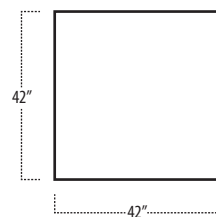

Top View Specifications | Scale: 1/4" = 1FT. (All dimensions are approximate and subject to change.)

boulevard

■ Top View Specifications | Scale: 1/4" = 1FT.
 (All dimensions are approximate and subject to change.)

46 LAF 1 ARM LOVESEAT

46 CHAIR

46 RAF 1 ARM LOVESEAT

5FT RECT COCKTAIL TABLE

7FT RECT COCKTAIL TABLE

42IN SQUARE COCKTAIL TABLE

48IN SQUARE COCKTAIL TABLE

boulevard

■ Top View Specifications | Scale: 1/4" = 1FT.
 (All dimensions are approximate and subject to change.)

42 10FT SOFA (2/1)

42 10FT SOFA (2/2)

42 9FT SOFA (2/1)

42 9FT SOFA (2/2)

42 8FT SOFA (2/1)

42 8FT SOFA (2/2)