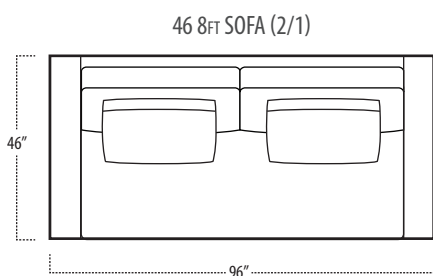

Scan the QR Code to access our product page online for additional options and features. This link will also allow you to view this spec sheet as a digital PDF file.

Side View Specification | Not to Scale [CUSTOM SIZING AVAILABLE]

Top View Specifications | Scale: 1/4" = 1FT. (All dimensions are approximate and subject to change.)

boulevard

■ Top View Specifications | Scale: 1/4" = 1FT.
 (All dimensions are approximate and subject to change.)

■ Top View Specifications | Scale: 1/4" = 1FT.
 (All dimensions are approximate and subject to change.)

42 10FT SOFA (2/1)

42 10FT SOFA (2/2)

42 9FT SOFA (2/1)

42 9FT SOFA (2/2)

42 8FT SOFA (2/1)

42 8FT SOFA (2/2)