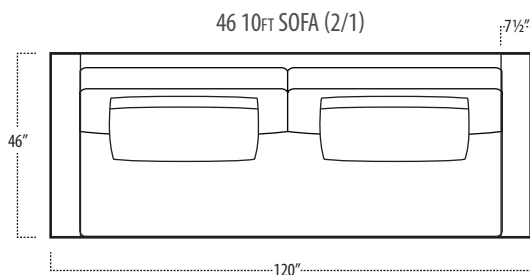

Scan the QR Code to access our product page online for additional options and features. This link will also allow you to view this spec sheet as a digital PDF file.

Side View Specification | Not to Scale [CUSTOM SIZING AVAILABLE]

Top View Specifications | Scale: 1/4" = 1FT. (All dimensions are approximate and subject to change.)

boulevard

■ Top View Specifications | Scale: 1/4" = 1FT.
 (All dimensions are approximate and subject to change.)

■ Top View Specifications | Scale: 1/4" = 1FT.
 (All dimensions are approximate and subject to change.)

42 10FT SOFA (2/1)

42 10FT SOFA (2/2)

42 9FT SOFA (2/1)

42 9FT SOFA (2/2)

42 8FT SOFA (2/1)

42 8FT SOFA (2/2)