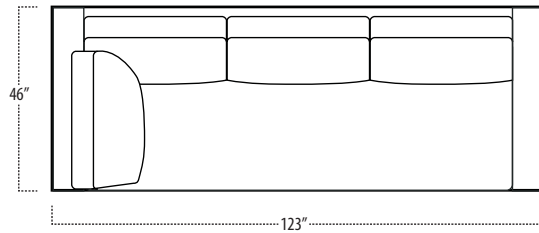

Top View Specifications | Scale: 1/4" = 1FT. (All dimensions are approximate and subject to change.)

boulevard

■ Top View Specifications | Scale: 1/4" = 1FT.
 (All dimensions are approximate and subject to change.)

46 LAF 1 ARM CHAISE

46 7FT SOFA (2/1)

46 7FT SOFA (2/2)

46 RAF 1 ARM CHAISE

46 LAF SOFA W/ RETURN (4/1)

46 RAF SOFA W/ RETURN (4/1)

46 LAF 1 ARM SOFA (3/1)

46 RAF 1 ARM SOFA (3/1)

46 LAF 1 ARM LOVESEAT

46 CHAIR

46 RAF 1 ARM LOVESEAT

5FT RECT COCKTAIL TABLE

7FT RECT COCKTAIL TABLE

42IN SQUARE COCKTAIL TABLE

48IN SQUARE COCKTAIL TABLE

boulevard

■ Top View Specifications | Scale: 1/4" = 1FT.
 (All dimensions are approximate and subject to change.)

42 10FT SOFA (2/1)

42 10FT SOFA (2/2)

42 9FT SOFA (2/1)

42 9FT SOFA (2/2)

42 8FT SOFA (2/1)

42 8FT SOFA (2/2)