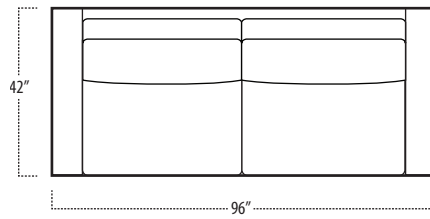

Top View Specifications | Scale: 1/4" = 1FT. (All dimensions are approximate and subject to change.)

boulevard

■ Top View Specifications | Scale: 1/4" = 1FT.
 (All dimensions are approximate and subject to change.)

46 LAF 1 ARM LOVESEAT

46 CHAIR

46 RAF 1 ARM LOVESEAT

5FT RECT COCKTAIL TABLE

7FT RECT COCKTAIL TABLE

42IN SQUARE COCKTAIL TABLE

48IN SQUARE COCKTAIL TABLE

boulevard

■ Top View Specifications | Scale: 1/4" = 1FT.
 (All dimensions are approximate and subject to change.)

42 10FT SOFA (2/1)

42 10FT SOFA (2/2)

42 9FT SOFA (2/1)

42 9FT SOFA (2/2)

42 8FT SOFA (2/1)

42 8FT SOFA (2/2)