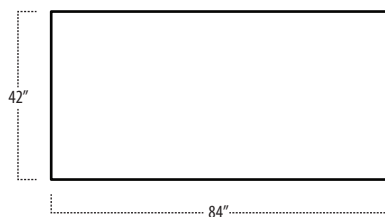

Top View Specifications | Scale: 1/4" = 1FT. (All dimensions are approximate and subject to change.)

boulevard

■ Top View Specifications | Scale: 1/4" = 1FT.
 (All dimensions are approximate and subject to change.)

46 LAF 1 ARM LOVESEAT

46 CHAIR

46 RAF 1 ARM LOVESEAT

5FT RECT COCKTAIL TABLE

7FT RECT COCKTAIL TABLE

42IN SQUARE COCKTAIL TABLE

48IN SQUARE COCKTAIL TABLE

boulevard

■ Top View Specifications | Scale: 1/4" = 1FT.
 (All dimensions are approximate and subject to change.)

42 10FT SOFA (2/1)

42 10FT SOFA (2/2)

42 9FT SOFA (2/1)

42 9FT SOFA (2/2)

42 8FT SOFA (2/1)

42 8FT SOFA (2/2)