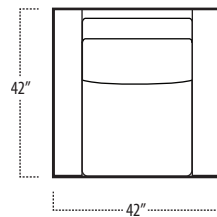

Top View Specifications | Scale: 1/4" = 1FT. (All dimensions are approximate and subject to change.)

boulevard

■ Top View Specifications | Scale: 1/4" = 1FT.
 (All dimensions are approximate and subject to change.)

■ Top View Specifications | Scale: 1/4" = 1FT.
 (All dimensions are approximate and subject to change.)

42 10FT SOFA (2/1)

42 10FT SOFA (2/2)

42 9FT SOFA (2/1)

42 9FT SOFA (2/2)

42 8FT SOFA (2/1)

42 8FT SOFA (2/2)

42 RAF 1 ARM CHAISE

42 7FT SOFA (2/1)

42 7FT SOFA (2/2)

42 LAF 1 ARM CHAISE

42 LAF 1 ARM LOVESEAT

42 CHAIR

42 RAF 1 ARM LOVESEAT

ARM TRAY