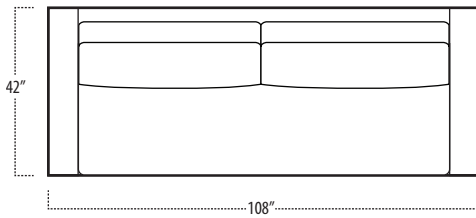

Top View Specifications | Scale: 1/4" = 1FT. (All dimensions are approximate and subject to change.)

boulevard

■ Top View Specifications | Scale: 1/4" = 1FT.
 (All dimensions are approximate and subject to change.)

46 LAF 1 ARM LOVESEAT

46 CHAIR

46 RAF 1 ARM LOVESEAT

5FT RECT COCKTAIL TABLE

7FT RECT COCKTAIL TABLE

42IN SQUARE COCKTAIL TABLE

48IN SQUARE COCKTAIL TABLE

boulevard

■ Top View Specifications | Scale: 1/4" = 1FT.
 (All dimensions are approximate and subject to change.)

42 10FT SOFA (2/1)

42 10FT SOFA (2/2)

42 9FT SOFA (2/1)

42 9FT SOFA (2/2)

42 8FT SOFA (2/1)

42 8FT SOFA (2/2)