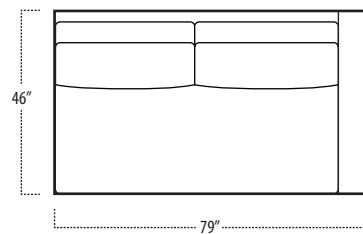

Top View Specifications | Scale: 1/4" = 1FT. (All dimensions are approximate and subject to change.)

boulevard

■ Top View Specifications | Scale: 1/4" = 1FT.
 (All dimensions are approximate and subject to change.)

46 LAF 1 ARM CHAISE

46 7FT SOFA (2/1)

46 7FT SOFA (2/2)

46 RAF 1 ARM CHAISE

46 LAF SOFA W/ RETURN (4/1)

46 RAF SOFA W/ RETURN (4/1)

46 LAF 1 ARM SOFA (3/1)

46 RAF 1 ARM SOFA (3/1)

46 LAF 1 ARM LOVESEAT

46 CHAIR

46 RAF 1 ARM LOVESEAT

5FT RECT COCKTAIL TABLE

7FT RECT COCKTAIL TABLE

42IN SQUARE COCKTAIL TABLE

48IN SQUARE COCKTAIL TABLE

boulevard

■ Top View Specifications | Scale: 1/4" = 1FT.
 (All dimensions are approximate and subject to change.)

42 10FT SOFA (2/1)

42 10FT SOFA (2/2)

42 9FT SOFA (2/1)

42 9FT SOFA (2/2)

42 8FT SOFA (2/1)

42 8FT SOFA (2/2)