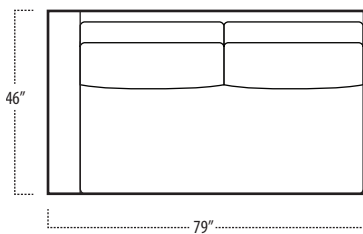

Top View Specifications | Scale: 1/4" = 1FT. (All dimensions are approximate and subject to change.)

boulevard

■ Top View Specifications | Scale: 1/4" = 1FT.
 (All dimensions are approximate and subject to change.)

46 LAF 1 ARM CHAISE

46 7FT SOFA (2/1)

46 7FT SOFA (2/2)

46 RAF 1 ARM CHAISE

46 LAF SOFA W/ RETURN (4/1)

46 RAF SOFA W/ RETURN (4/1)

46 LAF 1 ARM SOFA (3/1)

46 RAF 1 ARM SOFA (3/1)

46 LAF 1 ARM LOVESEAT

46 CHAIR

46 RAF 1 ARM LOVESEAT

5FT RECT COCKTAIL TABLE

7FT RECT COCKTAIL TABLE

42IN SQUARE COCKTAIL TABLE

48IN SQUARE COCKTAIL TABLE

boulevard

■ Top View Specifications | Scale: 1/4" = 1FT.
 (All dimensions are approximate and subject to change.)

42 10FT SOFA (2/1)

42 10FT SOFA (2/2)

42 9FT SOFA (2/1)

42 9FT SOFA (2/2)

42 8FT SOFA (2/1)

42 8FT SOFA (2/2)