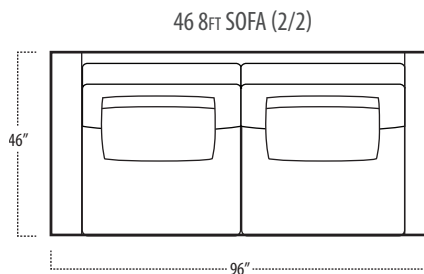

Scan the QR Code to access our product page online for additional options and features. This link will also allow you to view this spec sheet as a digital PDF file.

Side View Specification | Not to Scale [CUSTOM SIZING AVAILABLE]

Top View Specifications | Scale: 1/4" = 1FT. (All dimensions are approximate and subject to change.)

boulevard

■ Top View Specifications | Scale: 1/4" = 1FT.
 (All dimensions are approximate and subject to change.)

■ Top View Specifications | Scale: 1/4" = 1FT.
 (All dimensions are approximate and subject to change.)

42 10FT SOFA (2/1)

42 10FT SOFA (2/2)

42 9FT SOFA (2/1)

42 9FT SOFA (2/2)

42 8FT SOFA (2/1)

42 8FT SOFA (2/2)