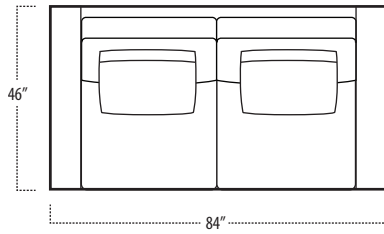

Top View Specifications | Scale: 1/4" = 1FT. (All dimensions are approximate and subject to change.)

boulevard

■ Top View Specifications | Scale: 1/4" = 1FT.
 (All dimensions are approximate and subject to change.)

46 LAF 1 ARM CHAISE

46 7FT SOFA (2/1)

46 7FT SOFA (2/2)

46 RAF 1 ARM CHAISE

46 LAF SOFA W/ RETURN (4/1)

46 RAF SOFA W/ RETURN (4/1)

46 LAF 1 ARM SOFA (3/1)

46 RAF 1 ARM SOFA (3/1)

■ Top View Specifications | Scale: 1/4" = 1FT.
 (All dimensions are approximate and subject to change.)

42 10FT SOFA (2/1)

42 10FT SOFA (2/2)

42 9FT SOFA (2/1)

42 9FT SOFA (2/2)

42 8FT SOFA (2/1)

42 8FT SOFA (2/2)