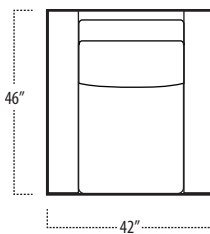

Top View Specifications | Scale: 1/4" = 1FT. (All dimensions are approximate and subject to change.)

boulevard

■ Top View Specifications | Scale: 1/4" = 1FT.
 (All dimensions are approximate and subject to change.)

46 LAF 1 ARM CHAISE

46 7FT SOFA (2/1)

46 7FT SOFA (2/2)

46 RAF 1 ARM CHAISE

46 LAF SOFA W/ RETURN (4/1)

46 RAF SOFA W/ RETURN (4/1)

46 LAF 1 ARM SOFA (3/1)

46 RAF 1 ARM SOFA (3/1)

46 LAF 1 ARM LOVESEAT

46 CHAIR

46 RAF 1 ARM LOVESEAT

5FT RECT COCKTAIL TABLE

7FT RECT COCKTAIL TABLE

42IN SQUARE COCKTAIL TABLE

48IN SQUARE COCKTAIL TABLE

boulevard

■ Top View Specifications | Scale: 1/4" = 1FT.
 (All dimensions are approximate and subject to change.)

42 10FT SOFA (2/1)

42 10FT SOFA (2/2)

42 9FT SOFA (2/1)

42 9FT SOFA (2/2)

42 8FT SOFA (2/1)

42 8FT SOFA (2/2)