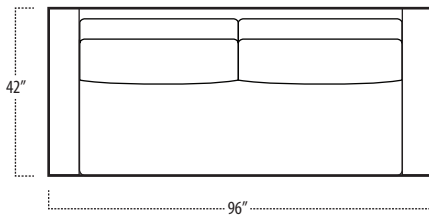

Top View Specifications | Scale: 1/4" = 1FT. (All dimensions are approximate and subject to change.)

boulevard

■ Top View Specifications | Scale: 1/4" = 1FT.
 (All dimensions are approximate and subject to change.)

46 LAF 1 ARM LOVESEAT

46 CHAIR

46 RAF 1 ARM LOVESEAT

5FT RECT COCKTAIL TABLE

7FT RECT COCKTAIL TABLE

42IN SQUARE COCKTAIL TABLE

48IN SQUARE COCKTAIL TABLE

boulevard

■ Top View Specifications | Scale: 1/4" = 1FT.
 (All dimensions are approximate and subject to change.)

42 10FT SOFA (2/1)

42 10FT SOFA (2/2)

42 9FT SOFA (2/1)

42 9FT SOFA (2/2)

42 8FT SOFA (2/1)

42 8FT SOFA (2/2)