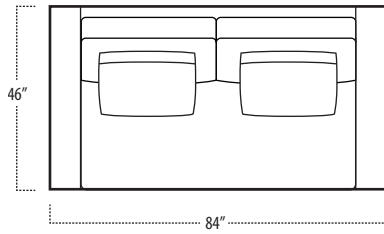

Top View Specifications | Scale: 1/4" = 1FT. (All dimensions are approximate and subject to change.)

boulevard

■ Top View Specifications | Scale: 1/4" = 1FT.
 (All dimensions are approximate and subject to change.)

46 LAF 1 ARM CHAISE

46 7FT SOFA (2/1)

46 7FT SOFA (2/2)

46 RAF 1 ARM CHAISE

46 LAF SOFA W/ RETURN (4/1)

46 RAF SOFA W/ RETURN (4/1)

46 LAF 1 ARM SOFA (3/1)

46 RAF 1 ARM SOFA (3/1)

■ Top View Specifications | Scale: 1/4" = 1FT.
 (All dimensions are approximate and subject to change.)

42 10FT SOFA (2/1)

42 10FT SOFA (2/2)

42 9FT SOFA (2/1)

42 9FT SOFA (2/2)

42 8FT SOFA (2/1)

42 8FT SOFA (2/2)