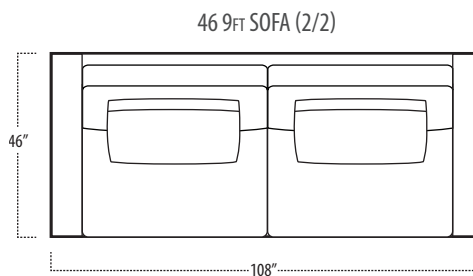

Scan the QR Code to access our product page online for additional options and features. This link will also allow you to view this spec sheet as a digital PDF file.

Side View Specification | Not to Scale [CUSTOM SIZING AVAILABLE]

Top View Specifications | Scale: 1/4" = 1FT. (All dimensions are approximate and subject to change.)

boulevard

■ Top View Specifications | Scale: 1/4" = 1FT.
 (All dimensions are approximate and subject to change.)

■ Top View Specifications | Scale: 1/4" = 1FT.
 (All dimensions are approximate and subject to change.)

42 10FT SOFA (2/1)

42 10FT SOFA (2/2)

42 9FT SOFA (2/1)

42 9FT SOFA (2/2)

42 8FT SOFA (2/1)

42 8FT SOFA (2/2)