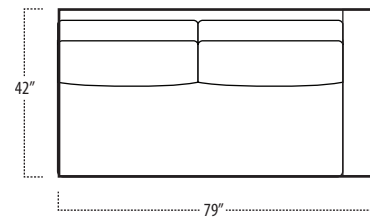

Top View Specifications | Scale: 1/4" = 1FT. (All dimensions are approximate and subject to change.)

boulevard

■ Top View Specifications | Scale: 1/4" = 1FT.
 (All dimensions are approximate and subject to change.)

■ Top View Specifications | Scale: 1/4" = 1FT.
 (All dimensions are approximate and subject to change.)

42 10FT SOFA (2/1)

42 10FT SOFA (2/2)

42 9FT SOFA (2/1)

42 9FT SOFA (2/2)

42 8FT SOFA (2/1)

42 8FT SOFA (2/2)

42 RAF 1 ARM CHAISE

42 7FT SOFA (2/1)

42 7FT SOFA (2/2)

42 LAF 1 ARM CHAISE

42 LAF 1 ARM LOVESEAT

42 CHAIR

42 RAF 1 ARM LOVESEAT

ARM TRAY