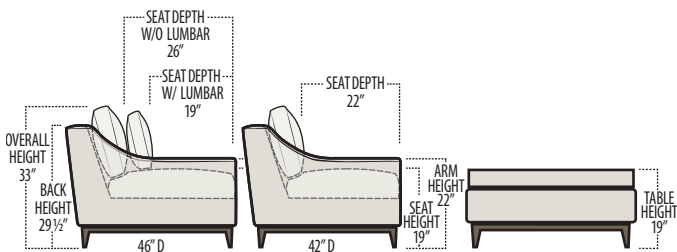

Top View Specifications | Scale: 1/4" = 1FT. (All dimensions are approximate and subject to change.)

boulevard

■ Top View Specifications | Scale: 1/4" = 1FT.
 (All dimensions are approximate and subject to change.)

46 LAF 1 ARM LOVESEAT

46 CHAIR

46 RAF 1 ARM LOVESEAT

5FT RECT COCKTAIL TABLE

7FT RECT COCKTAIL TABLE

42IN SQUARE COCKTAIL TABLE

48IN SQUARE COCKTAIL TABLE

boulevard

■ Top View Specifications | Scale: 1/4" = 1FT.
 (All dimensions are approximate and subject to change.)

42 10FT SOFA (2/1)

42 10FT SOFA (2/2)

42 9FT SOFA (2/1)

42 9FT SOFA (2/2)

42 8FT SOFA (2/1)

42 8FT SOFA (2/2)