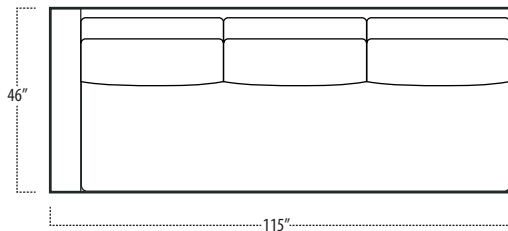

Top View Specifications | Scale: 1/4" = 1FT. (All dimensions are approximate and subject to change.)

boulevard

■ Top View Specifications | Scale: 1/4" = 1FT.
 (All dimensions are approximate and subject to change.)

46 LAF 1 ARM CHAISE

46 7FT SOFA (2/1)

46 7FT SOFA (2/2)

46 RAF 1 ARM CHAISE

46 LAF SOFA W/ RETURN (4/1)

46 RAF SOFA W/ RETURN (4/1)

46 LAF 1 ARM SOFA (3/1)

46 RAF 1 ARM SOFA (3/1)

46 LAF 1 ARM LOVESEAT

46 CHAIR

46 RAF 1 ARM LOVESEAT

5FT RECT COCKTAIL TABLE

7FT RECT COCKTAIL TABLE

42IN SQUARE COCKTAIL TABLE

48IN SQUARE COCKTAIL TABLE

boulevard

■ Top View Specifications | Scale: 1/4" = 1FT.
 (All dimensions are approximate and subject to change.)

42 10FT SOFA (2/1)

42 10FT SOFA (2/2)

42 9FT SOFA (2/1)

42 9FT SOFA (2/2)

42 8FT SOFA (2/1)

42 8FT SOFA (2/2)