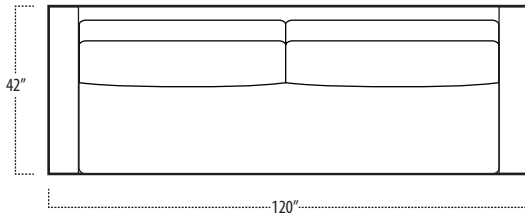

Top View Specifications | Scale: 1/4" = 1FT. (All dimensions are approximate and subject to change.)

boulevard

■ Top View Specifications | Scale: 1/4" = 1FT.
 (All dimensions are approximate and subject to change.)

46 LAF 1 ARM LOVESEAT

46 CHAIR

46 RAF 1 ARM LOVESEAT

5FT RECT COCKTAIL TABLE

7FT RECT COCKTAIL TABLE

42IN SQUARE COCKTAIL TABLE

48IN SQUARE COCKTAIL TABLE

boulevard

■ Top View Specifications | Scale: 1/4" = 1FT.
 (All dimensions are approximate and subject to change.)

42 10FT SOFA (2/1)

42 10FT SOFA (2/2)

42 9FT SOFA (2/1)

42 9FT SOFA (2/2)

42 8FT SOFA (2/1)

42 8FT SOFA (2/2)