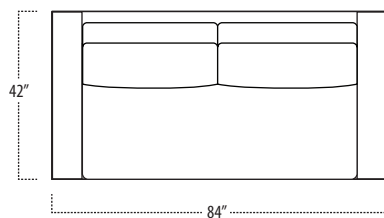

42 7FT SOFA (2/1)