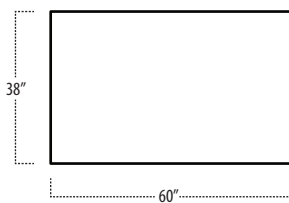

Top View Specifications | Scale: 1/4" = 1FT. (All dimensions are approximate and subject to change.)

boulevard

■ Top View Specifications | Scale: 1/4" = 1FT.
 (All dimensions are approximate and subject to change.)

46 LAF 1 ARM LOVESEAT

46 CHAIR

46 RAF 1 ARM LOVESEAT

5FT RECT COCKTAIL TABLE

7FT RECT COCKTAIL TABLE

42IN SQUARE COCKTAIL TABLE

48IN SQUARE COCKTAIL TABLE

boulevard

■ Top View Specifications | Scale: 1/4" = 1FT.
 (All dimensions are approximate and subject to change.)

42 10FT SOFA (2/1)

42 10FT SOFA (2/2)

42 9FT SOFA (2/1)

42 9FT SOFA (2/2)

42 8FT SOFA (2/1)

42 8FT SOFA (2/2)