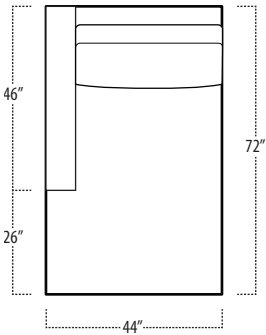

boulevard

■ Top View Specifications | Scale: 1/4" = 1FT.
(All dimensions are approximate and subject to change.)

46 LAF 1 ARM CHAISE