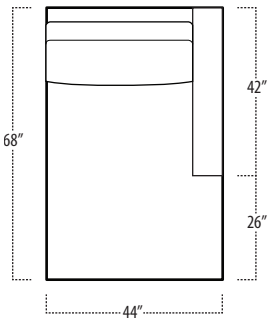

Top View Specifications | Scale: 1/4" = 1FT. (All dimensions are approximate and subject to change.)

boulevard

■ Top View Specifications | Scale: 1/4" = 1FT.
 (All dimensions are approximate and subject to change.)

46 LAF 1 ARM LOVESEAT

46 CHAIR

46 RAF 1 ARM LOVESEAT

5FT RECT COCKTAIL TABLE

7FT RECT COCKTAIL TABLE

42IN SQUARE COCKTAIL TABLE

48IN SQUARE COCKTAIL TABLE

boulevard

■ Top View Specifications | Scale: 1/4" = 1FT.
 (All dimensions are approximate and subject to change.)

42 10FT SOFA (2/1)

42 10FT SOFA (2/2)

42 9FT SOFA (2/1)

42 9FT SOFA (2/2)

42 8FT SOFA (2/1)

42 8FT SOFA (2/2)

42 RAF 1 ARM CHAISE

42 7FT SOFA (2/1)

42 7FT SOFA (2/2)

42 LAF 1 ARM CHAISE

42 LAF 1 ARM LOVESEAT

42 CHAIR

42 RAF 1 ARM LOVESEAT

ARM TRAY