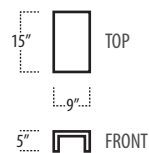

Top View Specifications | Scale: 1/4" = 1FT. (All dimensions are approximate and subject to change.)

boulevard

■ Top View Specifications | Scale: 1/4" = 1FT.
 (All dimensions are approximate and subject to change.)

■ Top View Specifications | Scale: 1/4" = 1FT.
 (All dimensions are approximate and subject to change.)

42 10FT SOFA (2/1)

42 10FT SOFA (2/2)

42 9FT SOFA (2/1)

42 9FT SOFA (2/2)

42 8FT SOFA (2/1)

42 8FT SOFA (2/2)

42 RAF 1 ARM CHAISE

42 7FT SOFA (2/1)

42 7FT SOFA (2/2)

42 LAF 1 ARM CHAISE

42 LAF 1 ARM LOVESEAT

42 CHAIR

42 RAF 1 ARM LOVESEAT

ARM TRAY