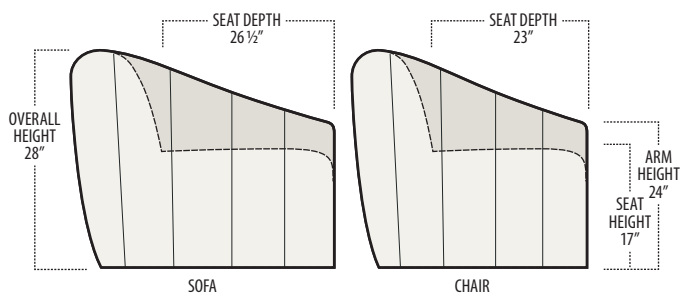

Scan the QR Code to access our product page online for additional options and features. This link will also allow you to view this spec sheet as a digital PDF file.

Side View Specification | Not to Scale [CUSTOM SIZING AVAILABLE]

Top View Specifications | Scale: 1/4" = 1FT. (All dimensions are approximate and subject to change.)