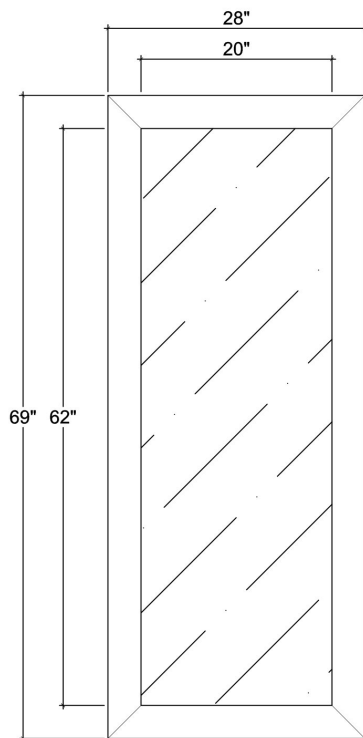

BRAMBLE

PRODUCT TEARSHEET

Tuscan Rectangular Mirror - Teak

Shown in: **TNT**

SKU: **85261**

Size: **28W x 4D x 69H in**

Overview

Tuscan Rectangular Mirror - Teak

Visual Highlights

Technical Specification

| | | | |
|----------------------|-----------------------------|------------|----------------------------|
| Dimensions | 28W x 4D x 69H in | CBM | 0.188552 |
| Number of Packages | 1 | Cubic Feet | 6.66 ft³ |
| Package 1 Dimensions | 29.1 x 5.5 x 71.7 in | Net Weight | 59.52 lbs |
| Package Weight Total | 62.83 lbs | | |