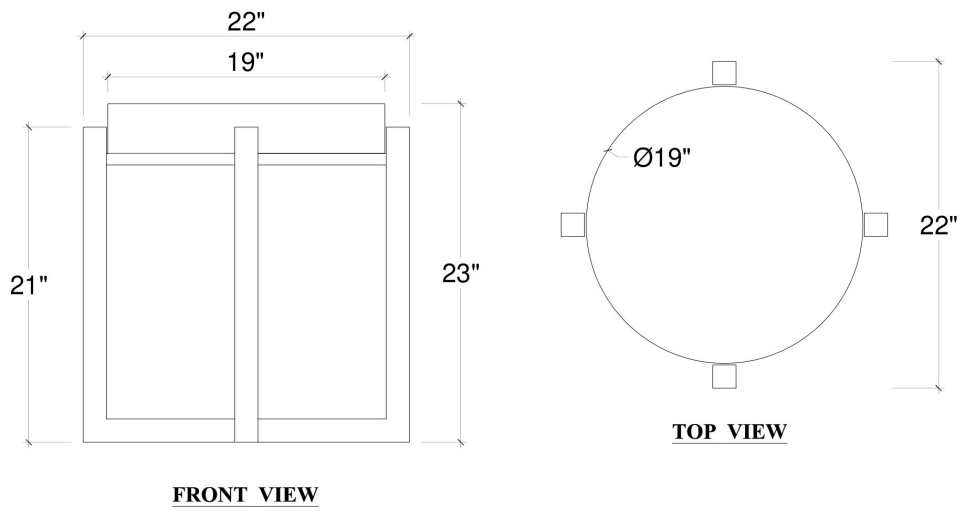

BRAMBLE

PRODUCT TEARSHEET

Tuscan Round End Table w/ Metal Base 22" - Teak

Shown in: **VRU TNT**

SKU: **85258**

Size: **22W x 22D x 23H in**

Overview

Tuscan Round End Table w/ Metal Base 22" - Teak

Visual Highlights

Technical Specification

Dimensions	22W x 22D x 23H in	CBM	0.226265
Number of Packages	1	Cubic Feet	7.99 ft³
Package 1 Dimensions	23.2 x 23.2 x 25.6 in	Net Weight	35.27 lbs
Package Weight Total 41.89 lbs			