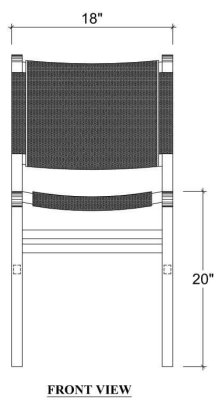

BRAMBLE

PRODUCT TEARSHEET

Logan Dining Chair w/ Leather - Teak

Shown in: **TRN FBBL**

SKU: **85196**

Size: **18W x 24D x 35H in**

Overview

Logan Dining Chair w/ Leather

Visual Highlights

Technical Specification

Dimensions	18W x 24D x 35H in	CBM	0.18432
Number of Packages	1	Cubic Feet	6.51 ft³
Package 1 Dimensions	19.3 x 24.8 x 36.6 in	Net Weight	16.53 lbs
Package Weight Total	19.84 lbs		
Material	Teak		