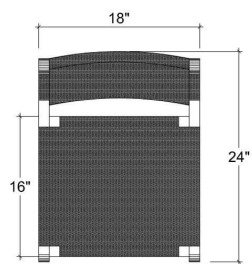

BRAMBLE

PRODUCT TEARSHEET

Logan Dining Chair w/ Leather - Teak

Shown in: **TRN FBBL**

SKU: **85196**

Size: **18W x 24D x 35H in**

Overview

Logan Dining Chair w/ Leather

Visual Highlights

Technical Specification

Dimensions	18W x 24D x 35H in	CBM	0.18432
Number of Packages	1	Cubic Feet	6.51 ft³
Package 1 Dimensions	19.3 x 24.8 x 36.6 in	Net Weight	16.53 lbs
Package Weight Total	19.84 lbs		
Material	Teak		