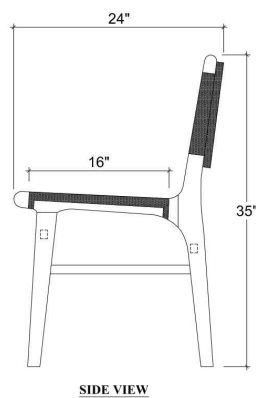

BRAMBLE

PRODUCT TEARSHEET

Logan Dining Chair w/ Leather - Teak

Shown in: **TRN FBBL**

SKU: **85196**

Size: **18W x 24D x 35H in**

Overview

Logan Dining Chair w/ Leather

Visual Highlights

Technical Specification

Dimensions	18W x 24D x 35H in	CBM	0.18432
Number of Packages	1	Cubic Feet	6.51 ft³
Package 1 Dimensions	19.3 x 24.8 x 36.6 in	Net Weight	16.53 lbs
Package Weight Total	19.84 lbs		
Material	Teak		