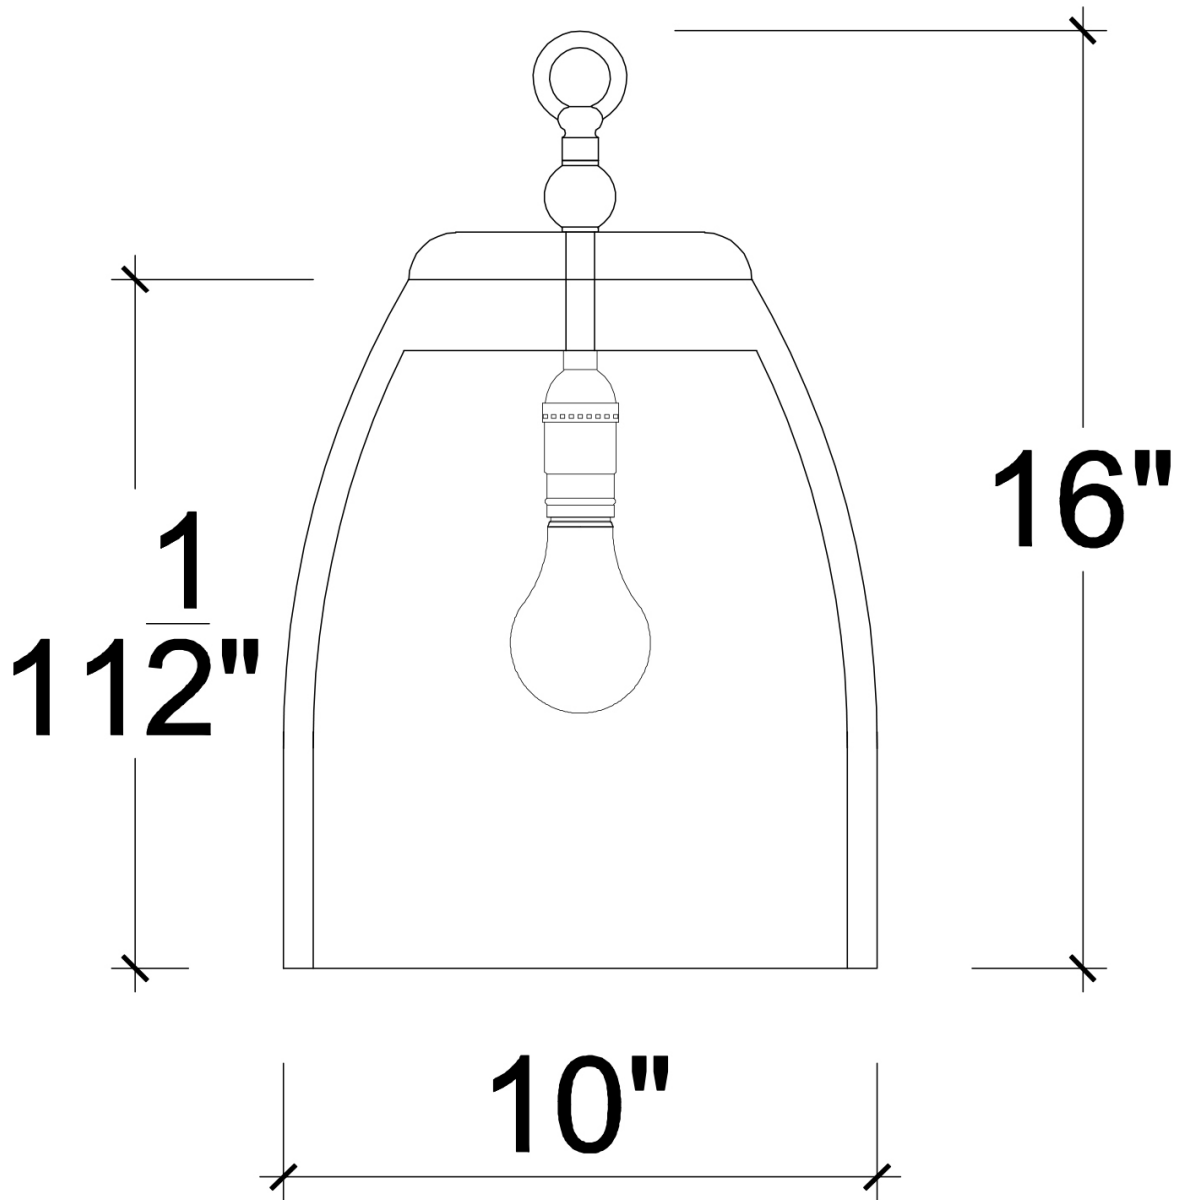

BRAMBLE

PRODUCT TEARSHEET

Bell Pendant - Teak

Shown in: **TRN**

SKU: **85177**

Size: **10W x 10D x 16H in**

Overview

Bell Pendant

Visual Highlights

Technical Specification

Dimensions	10W x 10D x 16H in	CBM	0.039527
Number of Packages	1	Cubic Feet	1.4 ft³
Package 1 Dimensions	11.4 x 11.4 x 18.1 in	Net Weight	11.02 lbs
Package Weight Total	19.84 lbs		

Material	Teak
Bulb Type	E26
Bulb Wattage	60W
No of Lights	1
Cable Length	90.55
Chain Length	72.05

<https://www.brambleco.com/85177>
