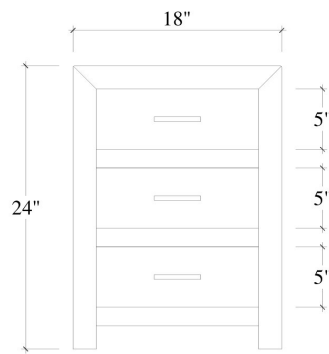

BRAMBLE

PRODUCT TEARSHEET

Tuscan Three Drawer End Table - Teak

Shown in: **TSB**

SKU: **85155**

Size: **18W x 14D x 24H in**

Overview

Cuyo Three Drawer End Table

TOP VIEW

FRONT VIEW

SIDE VIEW

Visual Highlights

Technical Specification

Dimensions	18W x 14D x 24H in	CBM	0.128037
Number of Packages	1	Cubic Feet	4.52 ft³
Package 1 Dimensions	19.3 x 15.4 x 26.4 in	Net Weight	39.68 lbs
Package Weight Total 44.09 lbs			
Material	Teak Reclaimed		