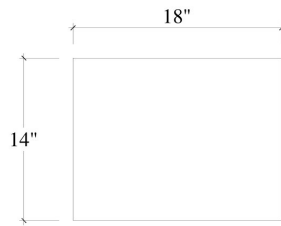

BRAMBLE

PRODUCT TEARSHEET

Tuscan Three Drawer End Table - Teak

Shown in: **TSB**

SKU: **85155**

Size: **18W x 14D x 24H in**

Overview

Cuyo Three Drawer End Table

TOP VIEW

FRONT VIEW

SIDE VIEW

Visual Highlights

Technical Specification

Dimensions	18W x 14D x 24H in	CBM	0.128037
Number of Packages	1	Cubic Feet	4.52 ft³
Package 1 Dimensions	19.3 x 15.4 x 26.4 in	Net Weight	39.68 lbs
Package Weight Total 44.09 lbs			
Material	Teak Reclaimed		