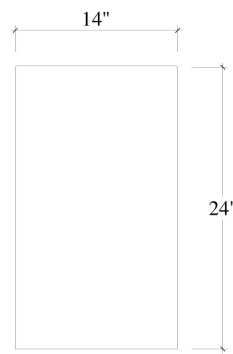

BRAMBLE

PRODUCT TEARSHEET

Tuscan Three Drawer End Table - Teak

Shown in: **TSB**

SKU: **85155**

Size: **18W x 14D x 24H in**

Overview

Cuyo Three Drawer End Table

TOP VIEW

FRONT VIEW

SIDE VIEW

Visual Highlights

Technical Specification

Dimensions	18W x 14D x 24H in	CBM	0.128037
Number of Packages	1	Cubic Feet	4.52 ft³
Package 1 Dimensions	19.3 x 15.4 x 26.4 in	Net Weight	39.68 lbs
Package Weight Total 44.09 lbs			
Material	Teak Reclaimed		