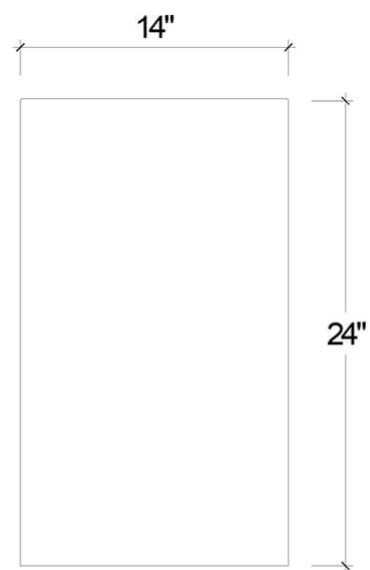

BRAMBLE

PRODUCT TEARSHEET

Tuscan One Drawer End Table - Teak

Shown in: **TSB**

SKU: **85154**

Size: **18W x 14D x 24H in**

Overview

Cuyo One Drawer End Table

TOP VIEW

FRONT VIEW

SIDE VIEW

Visual Highlights

Technical Specification

Dimensions	18W x 14D x 24H in	CBM	0.128037
Number of Packages	1	Cubic Feet	4.52 ft³
Package 1 Dimensions	19.3 x 15.4 x 26.4 in	Net Weight	22.05 lbs
Package Weight Total	25.35 lbs		
Material	Teak Reclaimed		