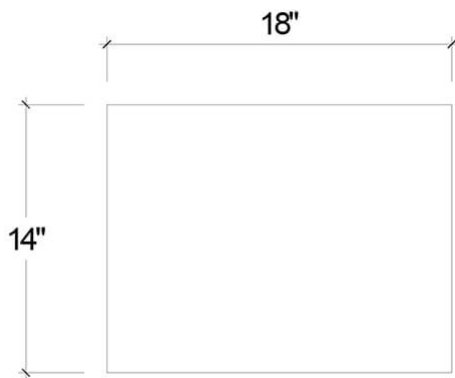

BRAMBLE

PRODUCT TEARSHEET

Tuscan One Drawer End Table - Teak

Shown in: **TSB**

SKU: **85154**

Size: **18W x 14D x 24H in**

Overview

Cuyo One Drawer End Table

TOP VIEW

FRONT VIEW

SIDE VIEW

Visual Highlights

Technical Specification

Dimensions	18W x 14D x 24H in	CBM	0.128037
Number of Packages	1	Cubic Feet	4.52 ft³
Package 1 Dimensions	19.3 x 15.4 x 26.4 in	Net Weight	22.05 lbs
Package Weight Total	25.35 lbs		
Material	Teak Reclaimed		