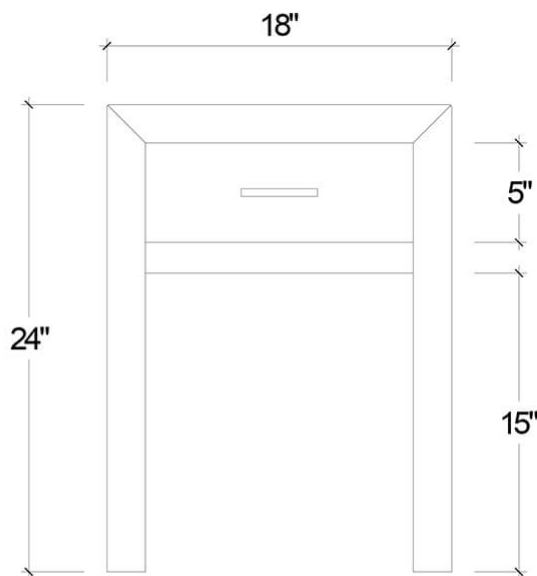

BRAMBLE

PRODUCT TEARSHEET

Tuscan One Drawer End Table - Teak

Shown in: **TSB**

SKU: **85154**

Size: **18W x 14D x 24H in**

Overview

Cuyo One Drawer End Table

TOP VIEW

FRONT VIEW

SIDE VIEW

Visual Highlights

Technical Specification

Dimensions	18W x 14D x 24H in	CBM	0.128037
Number of Packages	1	Cubic Feet	4.52 ft³
Package 1 Dimensions	19.3 x 15.4 x 26.4 in	Net Weight	22.05 lbs
Package Weight Total	25.35 lbs		
Material	Teak Reclaimed		