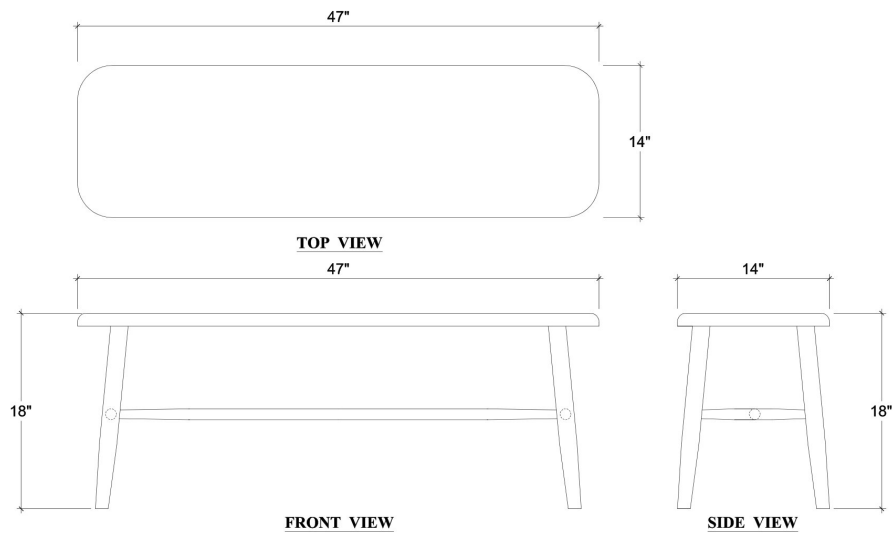

BRAMBLE

PRODUCT TEARSHEET

Cieza Bench - Teak

Shown in: **TRN**

SKU: **85098**

Size: **47W x 14D x 18H in**

Overview

Cieza Teak Bench

Visual Highlights

Technical Specification

Dimensions	47W x 14D x 18H in	CBM	0.251472
Number of Packages	1	Cubic Feet	8.88 ft³
Package 1 Dimensions	48.8 x 15.4 x 20.5 in	Net Weight	50.71 lbs
Package Weight Total 59.52 lbs			
Material	Teak		