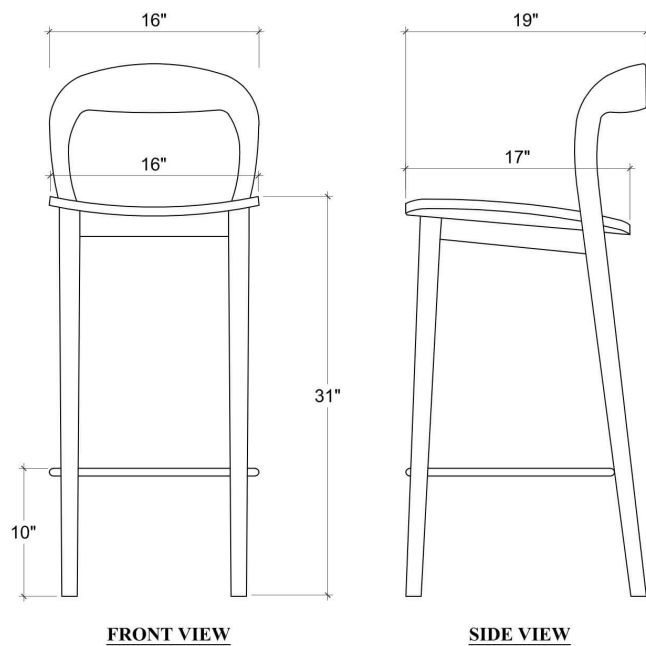

BRAMBLE

PRODUCT TEARSHEET

Grandia Barstool - Teak

Shown in: **TBB**

SKU: **85092**

Size: **16W x 19D x 41H in**

Overview

Grandia Barstool

Visual Highlights

Technical Specification

Dimensions	16W x 19D x 41H in	CBM	0.2589408
Number of Packages	1	Cubic Feet	9.14 ft³
Package 1 Dimensions	21.3 x 21.3 x 43.7 in	Net Weight	22.05 lbs
Package Weight Total	28.66 lbs		
Material	Teak		