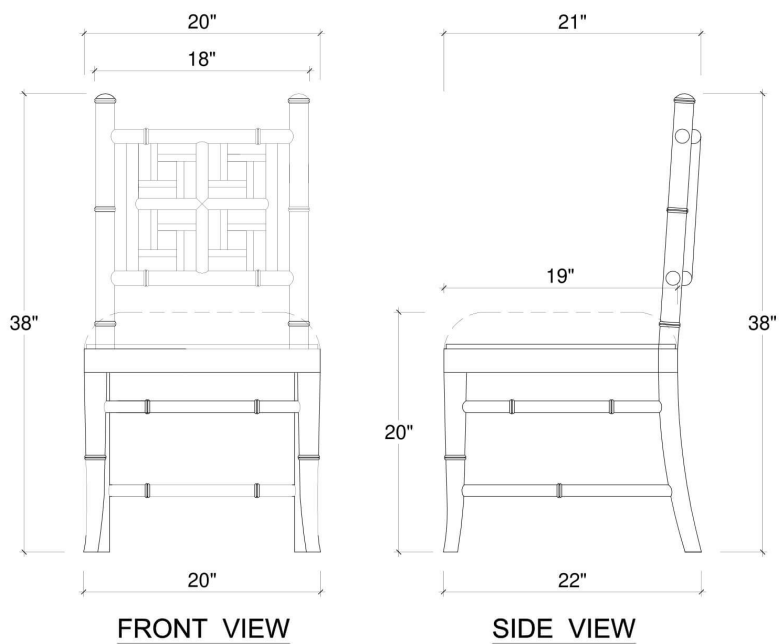

EST. *B* 1991

BRAMBLE

PRODUCT TEARSHEET

Grosvenor Dining Chair

Shown in: **TRW SF202**

SKU: **76764**

Size: **20W x 22D x 38H in**

Overview

Grosvenor Dining Chair

Visual Highlights

Technical Specification

Dimensions	20W x 22D x 38H in	CBM	0.1954368
Number of Packages	1	Cubic Feet	6.9 ft³
Package 1 Dimensions	24.8 x 25.6 x 40.9 in	Package 1 Weight	33.07 lbs
Package Weight Total	33.07 lbs	Net Weight	26.46 lbs