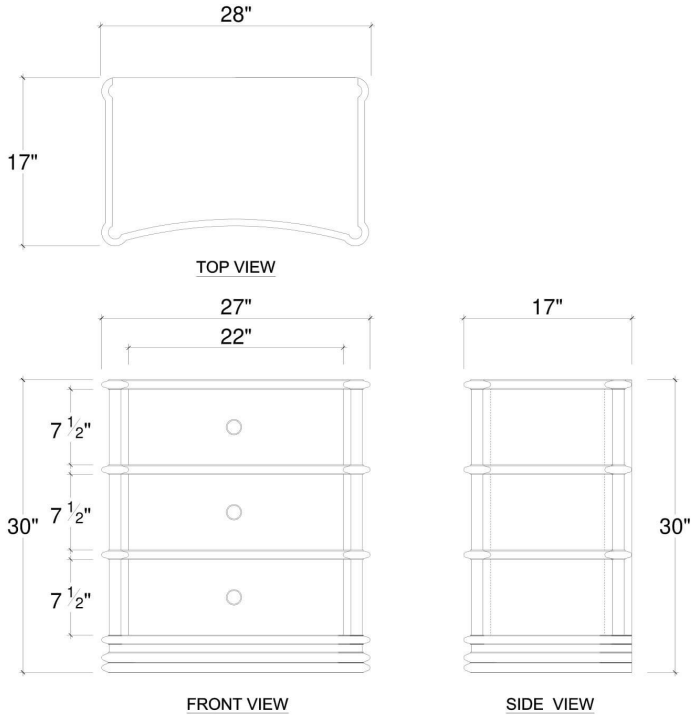

EST. *B* 1991

BRAMBLE

PRODUCT TEARSHEET

Battersea Bedside Table

Shown in: **FRW**

SKU: **76756**

Size: **28W x 17D x 30H in**

Overview

Battersea Bedside Table

Visual Highlights

Technical Specification

Dimensions	28W x 17D x 30H in	CBM	0.294816
Number of Packages	1	Cubic Feet	10.41 ft³
Package 1 Dimensions	29.1 x 18.9 x 32.7 in	Package 1 Weight	81.57 lbs
Package 2 Dimensions	14.6 x 13.4 in	Net Weight	74.96 lbs
Package Weight Total			81.57 lbs