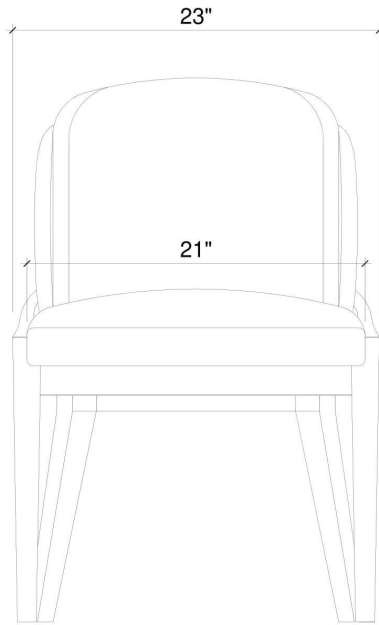

EST. *B* 1991

BRAMBLE

PRODUCT TEARSHEET

Sopworth Dining Chair

Shown in: **JVN SF212**

SKU: **76745**

Size: **23W x 24D x 34H in**

Overview

Sopworth Dining Chair

FRONT VIEW

SIDE VIEW

Visual Highlights

Technical Specification

Dimensions	23W x 24D x 34H in	CBM	0.2283336
Number of Packages	1	Cubic Feet	8.06 ft³
Package 1 Dimensions	24.4 x 26 x 36.6 in	Package 1 Weight	24.25 lbs
Package Weight Total	24.25 lbs	Net Weight	17.64 lbs