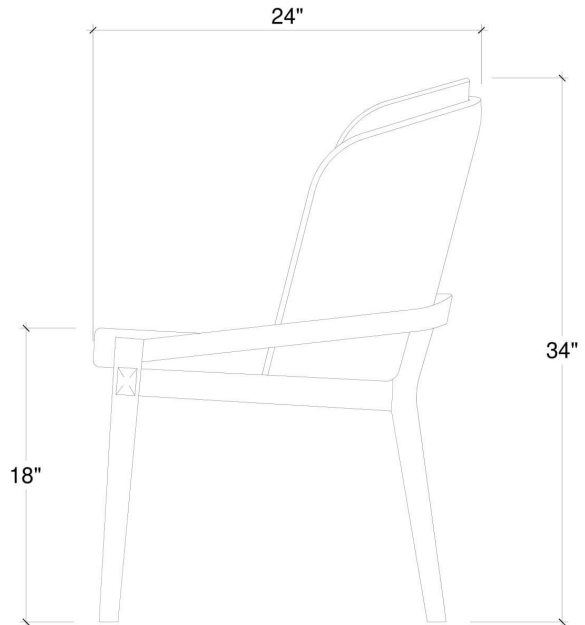

EST. *B* 1991

BRAMBLE

PRODUCT TEARSHEET

Sopworth Dining Chair

Shown in: **JVN SF212**

SKU: **76745**

Size: **23W x 24D x 34H in**

Overview

Sopworth Dining Chair

FRONT VIEW

SIDE VIEW

Visual Highlights

Technical Specification

Dimensions	23W x 24D x 34H in	CBM	0.2283336
Number of Packages	1	Cubic Feet	8.06 ft³
Package 1 Dimensions	24.4 x 26 x 36.6 in	Package 1 Weight	24.25 lbs
Package Weight Total	24.25 lbs	Net Weight	17.64 lbs