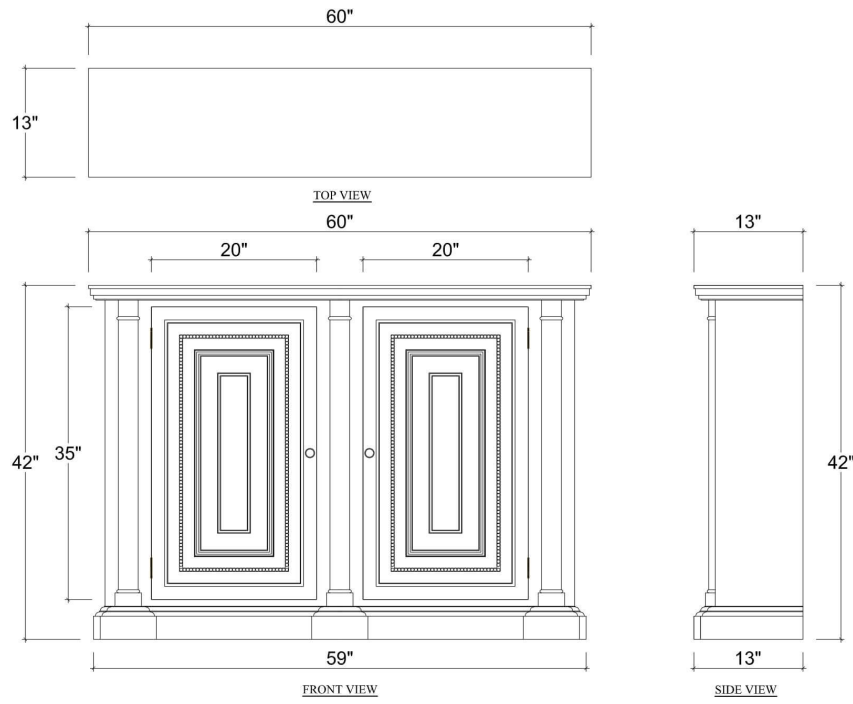

Overview

Surrey Narrow Sideboard