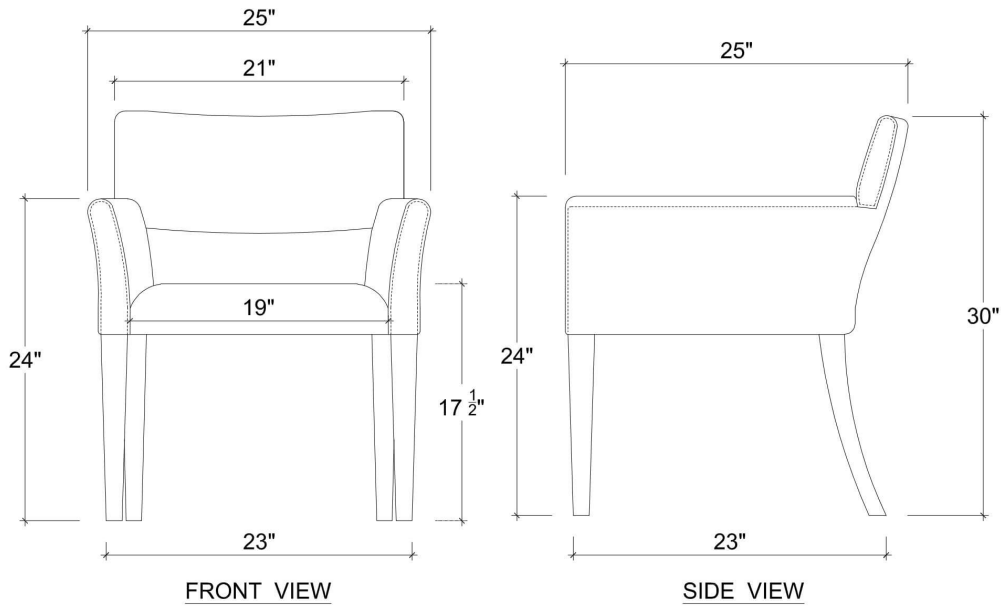

BRAMBLE

PRODUCT TEARSHEET

York Upholstered Dining Chair

Shown in: **FRW SF208**

SKU: **76637**

Size: **25W x 24D x 30H in**

Overview

York Upholstered Dining Chair

Visual Highlights

Technical Specification

Dimensions	25W x 24D x 30H in	CBM	0.289952
Number of Packages	1	Cubic Feet	10.24 ft³
Package 1 Dimensions	26.8 x 25.6 x 32.3 in	Package 1 Weight	24.25 lbs
Package Weight Total	24.25 lbs	Net Weight	19.84 lbs
Material	Mahogany with Livesmart fabric		