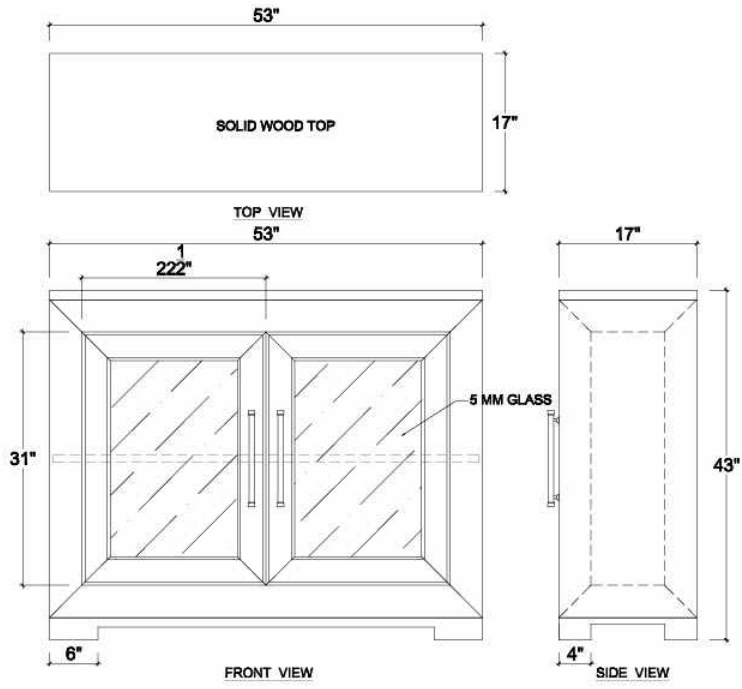

BRAMBLE

PRODUCT TEARSHEET

Fleet 2 Door Sideboard w/ Glass

Shown in: **OFW**

SKU: **76621**

Size: **53W x 17D x 43H in**

Overview

Fleet 2 Door Sideboard w/ Glass

Visual Highlights

Technical Specification

Dimensions	53W x 17D x 43H in	CBM	0.757828
Number of Packages	1	Cubic Feet	26.76 ft³
Package 1 Dimensions	54.7 x 18.5 x 45.7 in	Package 1 Weight	114.64 lbs
Package Weight Total	101.41 lbs	Net Weight	92.59 lbs
Material	Mahogany, Rattan		