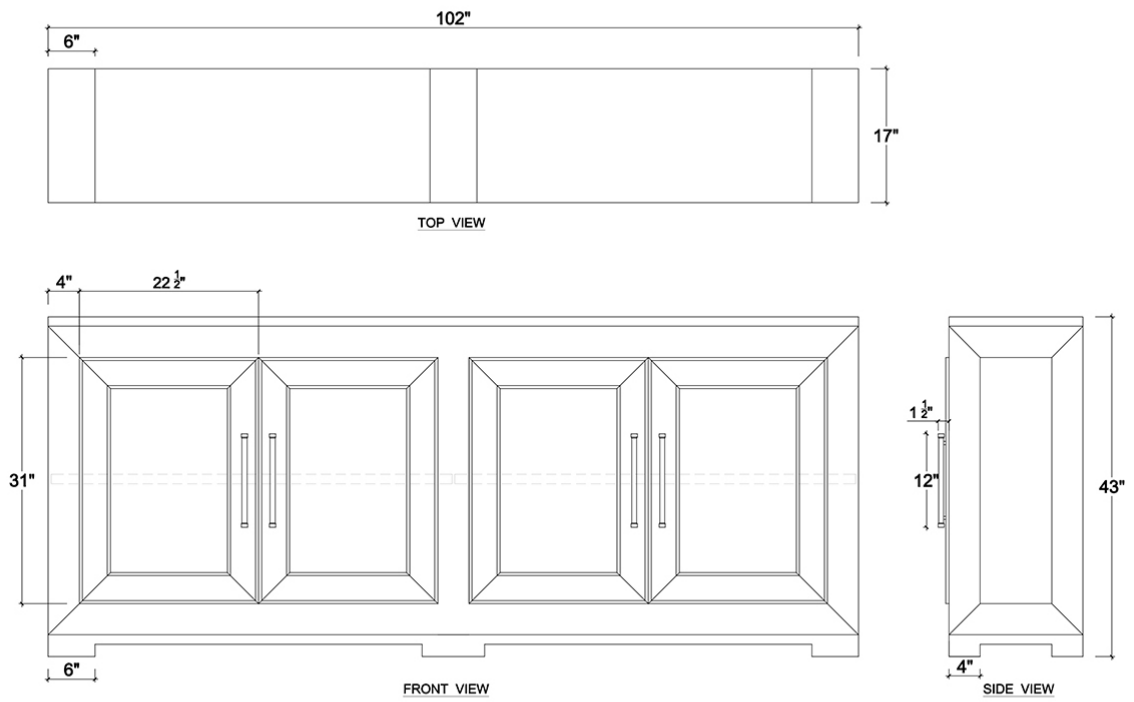

BRAMBLE

PRODUCT TEARSHEET

Fleet 4 Door Sideboard

Shown in: **AFD**

SKU: **76601**

Size: **102W x 17D x 43H in**

Overview

Fleet 4 Door Sideboard

Visual Highlights

Technical Specification

Dimensions	102W x 17D x 43H in	CBM	1.439328
Number of Packages	1	Cubic Feet	50.83 ft³
Package 1 Dimensions	103.9 x 18.5 x 45.7 in	Package 1 Weight	194.01 lbs
Package Weight Total	194.01 lbs	Net Weight	165.35 lbs
Material	Mahogany, Rattan		