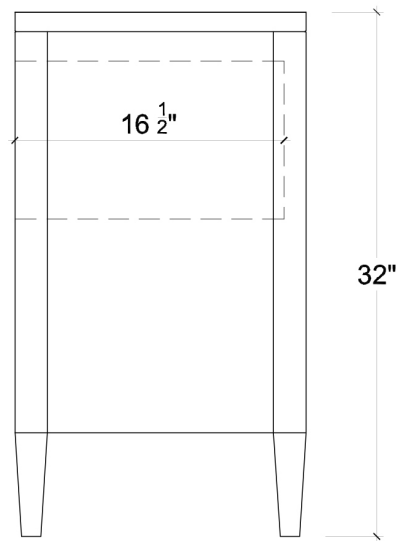

BRAMBLE

PRODUCT TEARSHEET

Belgravia Bedside Table w/ Rattan

Shown in: **TRW RNAT**

SKU: **76558**

Size: **28W x 18D x 32H in**

Overview

Belgravia Bedside Table w/ Rattan

TOP VIEW

FRONT VIEW

SIDE VIEW

Visual Highlights

Technical Specification

Dimensions	28W x 18D x 32H in	CBM	0.319088
Number of Packages	1	Cubic Feet	11.27 ft³
Package 1 Dimensions	29.1 x 19.3 x 34.6 in	Package 1 Weight	97 lbs
Package Weight Total	97 lbs	Net Weight	88.18 lbs
Material	Mahogany wood, plywood, rattan		