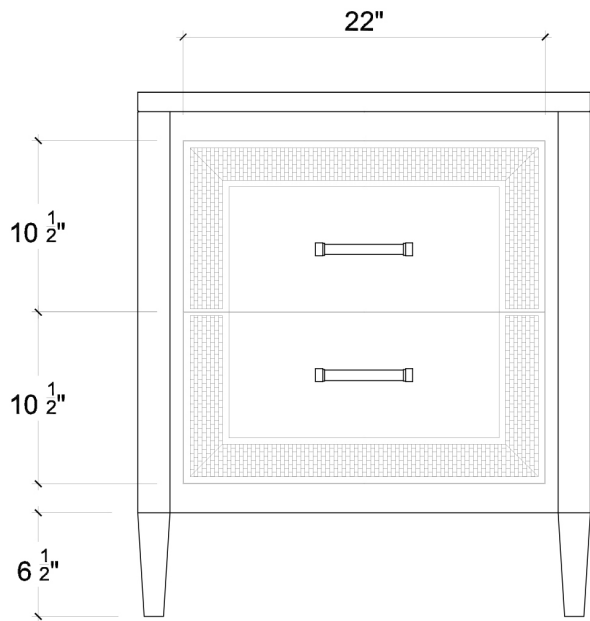

BRAMBLE

PRODUCT TEARSHEET

Belgravia Bedside Table w/ Rattan

Shown in: **TRW RNAT**

SKU: **76558**

Size: **28W x 18D x 32H in**

Overview

Belgravia Bedside Table w/ Rattan

TOP VIEW

FRONT VIEW

SIDE VIEW

Visual Highlights

Technical Specification

Dimensions	28W x 18D x 32H in	CBM	0.319088
Number of Packages	1	Cubic Feet	11.27 ft³
Package 1 Dimensions	29.1 x 19.3 x 34.6 in	Package 1 Weight	97 lbs
Package Weight Total	97 lbs	Net Weight	88.18 lbs
Material	Mahogany wood, plywood, rattan		