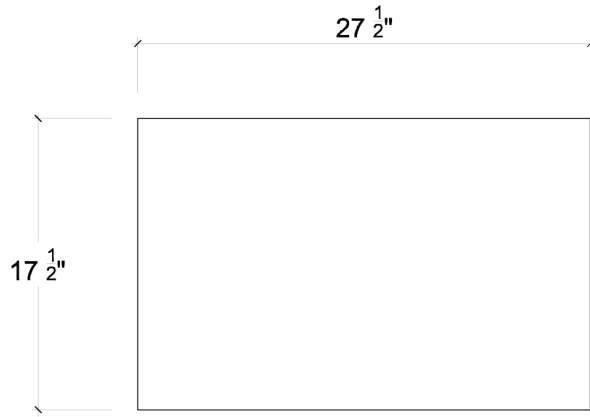

BRAMBLE

PRODUCT TEARSHEET

Belgravia Bedside Table w/ Rattan

Shown in: **TRW RNAT**

SKU: **76558**

Size: **28W x 18D x 32H in**

Overview

Belgravia Bedside Table w/ Rattan

TOP VIEW

FRONT VIEW

SIDE VIEW

Visual Highlights

Technical Specification

Dimensions	28W x 18D x 32H in	CBM	0.319088
Number of Packages	1	Cubic Feet	11.27 ft³
Package 1 Dimensions	29.1 x 19.3 x 34.6 in	Package 1 Weight	97 lbs
Package Weight Total	97 lbs	Net Weight	88.18 lbs
Material	Mahogany wood, plywood, rattan		