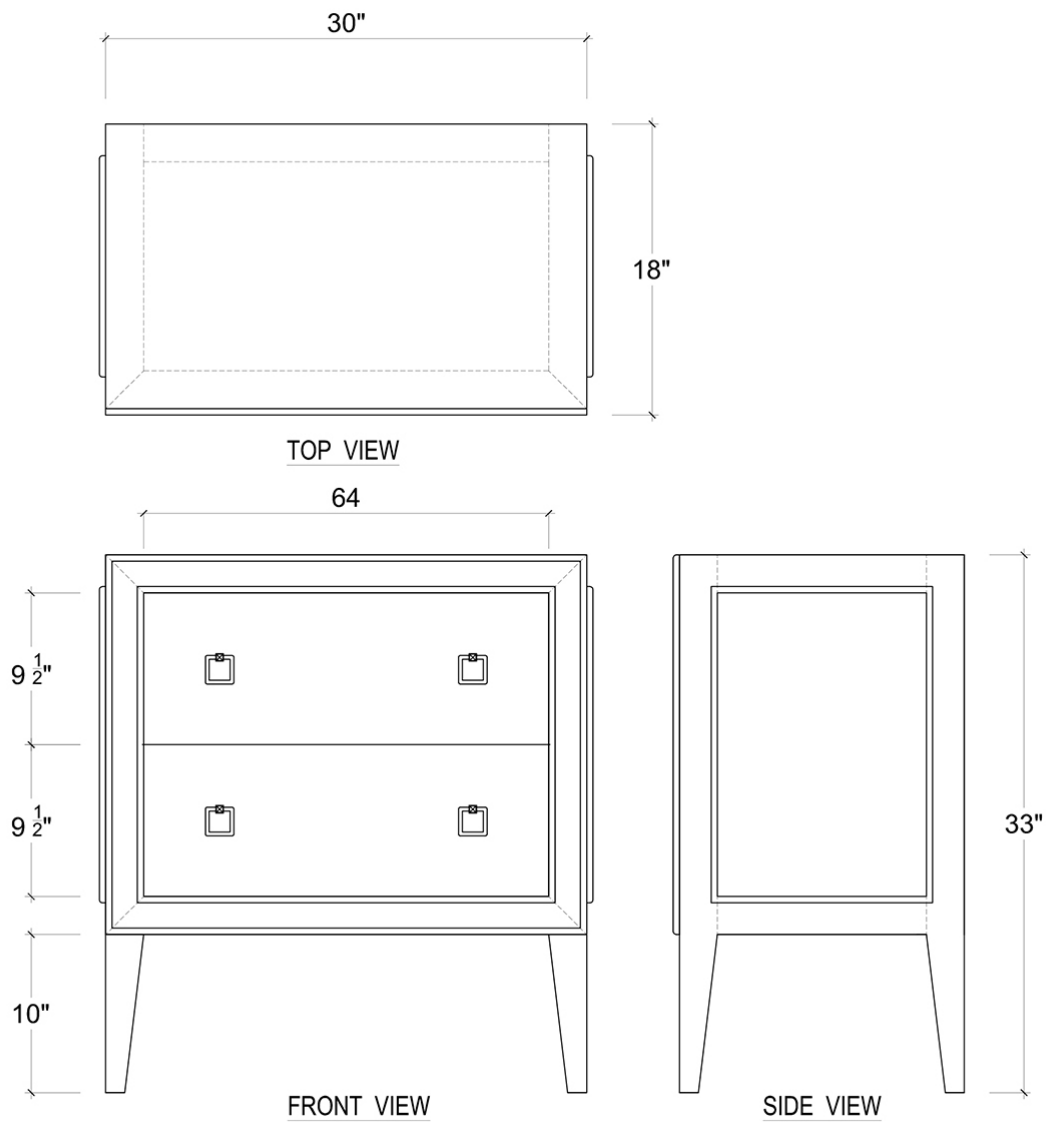

Overview

Rutland Bedside Table