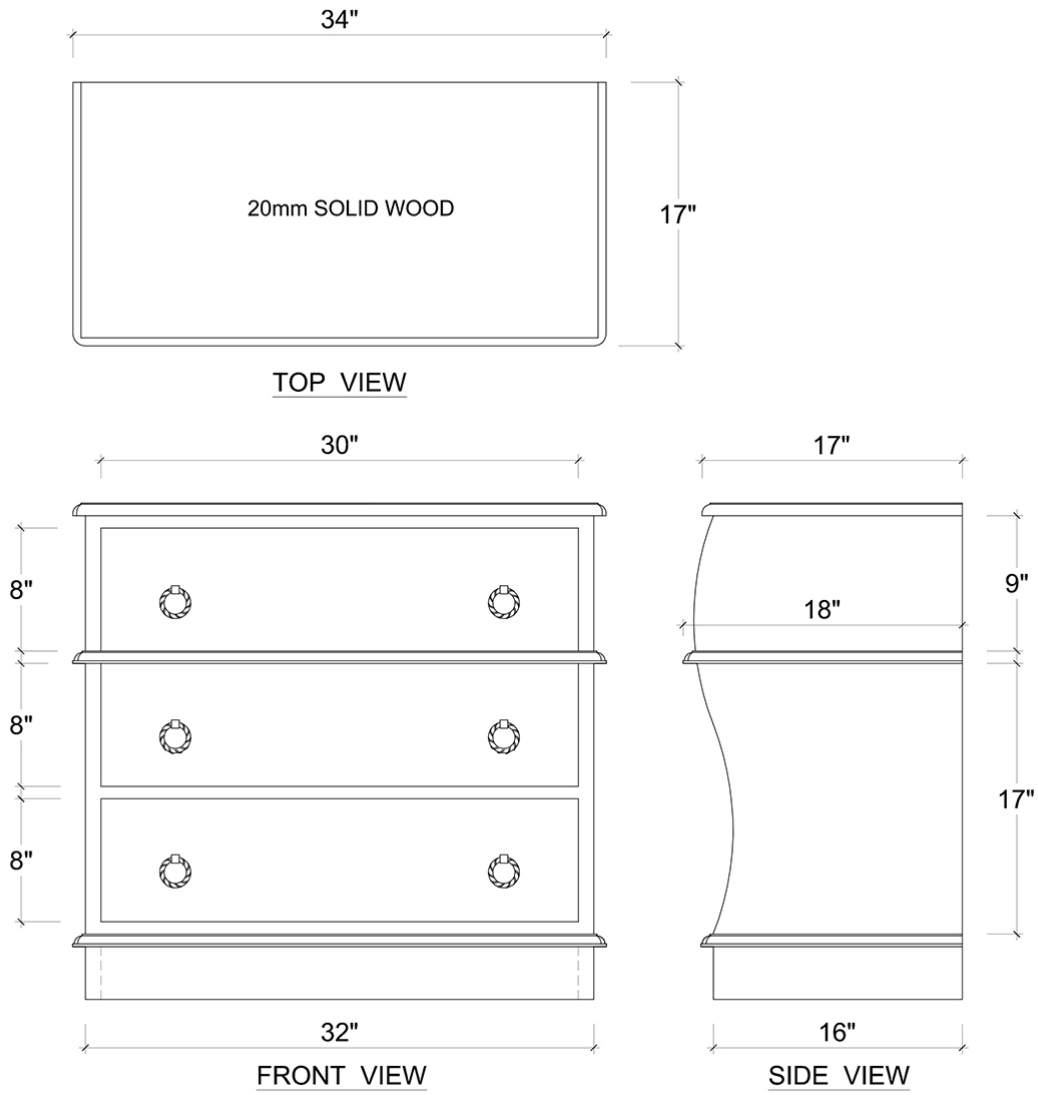

EST. *B* 1991

BRAMBLE

PRODUCT TEARSHEET

Serpentine Bedside Table

Shown in: **STW**

SKU: **76501**

Size: **34W x 18D x 32H in**

Overview

Serpentine Bedside Table

Visual Highlights

Technical Specification

Dimensions	34W x 18D x 32H in	CBM	0.38808
Number of Packages	1	Cubic Feet	13.71 ft³
Package 1 Dimensions	35.4 x 19.3 x 34.6 in	Net Weight	77.16 lbs
Package 2 Dimensions	15.2 x 13.8 in		
Package Weight Total	84.88 lbs		
Material	Mahogany		