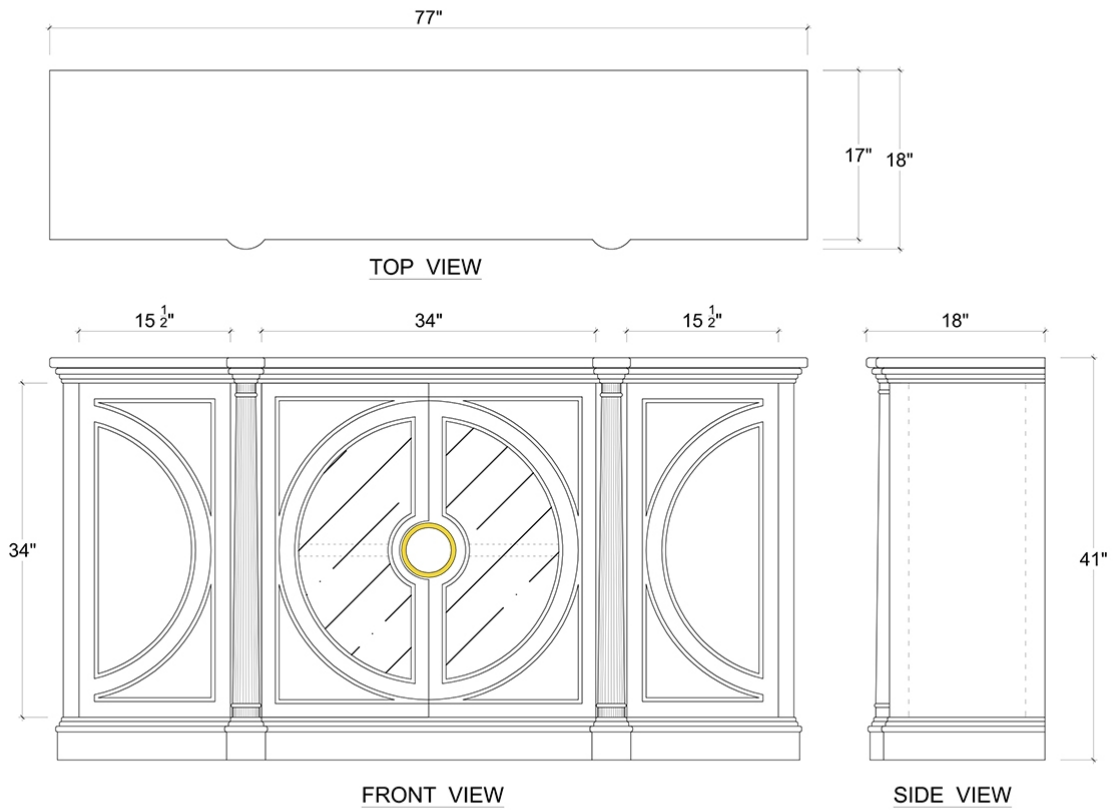

EST. *B* 1991

BRAMBLE

PRODUCT TEARSHEET

Pimlico Credenza

Shown in: **AFD**

SKU: **76488**

Size: **77W x 17D x 41H in**

Overview

Pimlico Credenza

Visual Highlights

Technical Specification

Dimensions	77W x 17D x 41H in	CBM	1.038183
Number of Packages	1	Cubic Feet	36.66 ft³
Package 1 Dimensions	78.3 x 18.5 x 43.7 in	Net Weight	180.78 lbs
Package 2 Dimensions	34.3 x 32.3 in		
Package Weight Total	191.8 lbs		
Material	Mahogany		