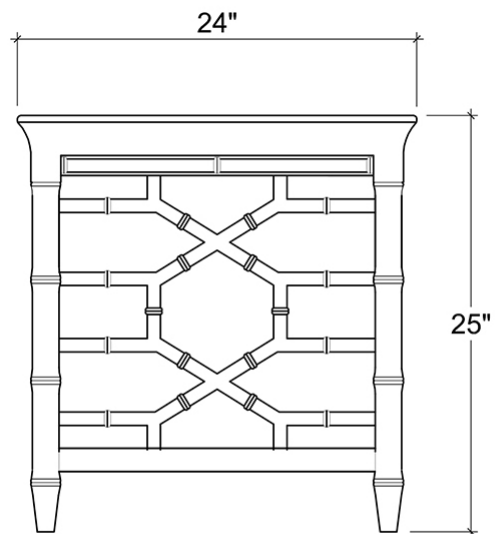

EST. *B* 1991

BRAMBLE

PRODUCT TEARSHEET

Grosvenor End Table

Shown in: **GYO**

SKU: **76463**

Size: **24W x 24D x 25H in**

Overview

Grosvenor End Table

TOP VIEW

Visual Highlights

Technical Specification

Dimensions	24W x 24D x 25H in	CBM	0.28672
Number of Packages	1	Cubic Feet	10.13 ft³
Package 1 Dimensions	26.8 x 26.8 x 30.3 in	Package 1 Weight	48.5 lbs
Package Weight Total	48.5 lbs	Net Weight	37.48 lbs
Material	Mahogany		