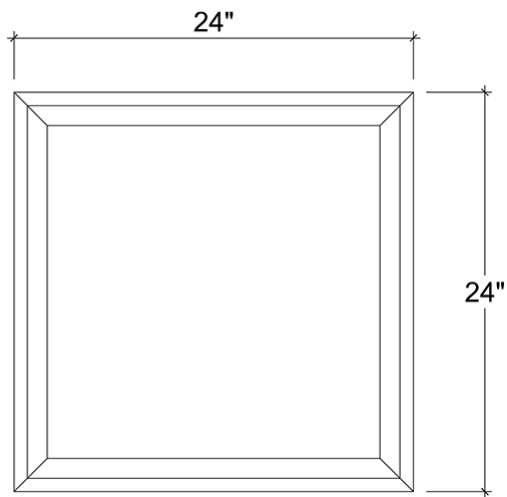

EST. *B* 1991

BRAMBLE

PRODUCT TEARSHEET

Grosvenor End Table

Shown in: **GYO**

SKU: **76463**

Size: **24W x 24D x 25H in**

Overview

Grosvenor End Table

TOP VIEW

Visual Highlights

Technical Specification

Dimensions	24W x 24D x 25H in	CBM	0.28672
Number of Packages	1	Cubic Feet	10.13 ft³
Package 1 Dimensions	26.8 x 26.8 x 30.3 in	Package 1 Weight	48.5 lbs
Package Weight Total	48.5 lbs	Net Weight	37.48 lbs
Material	Mahogany		