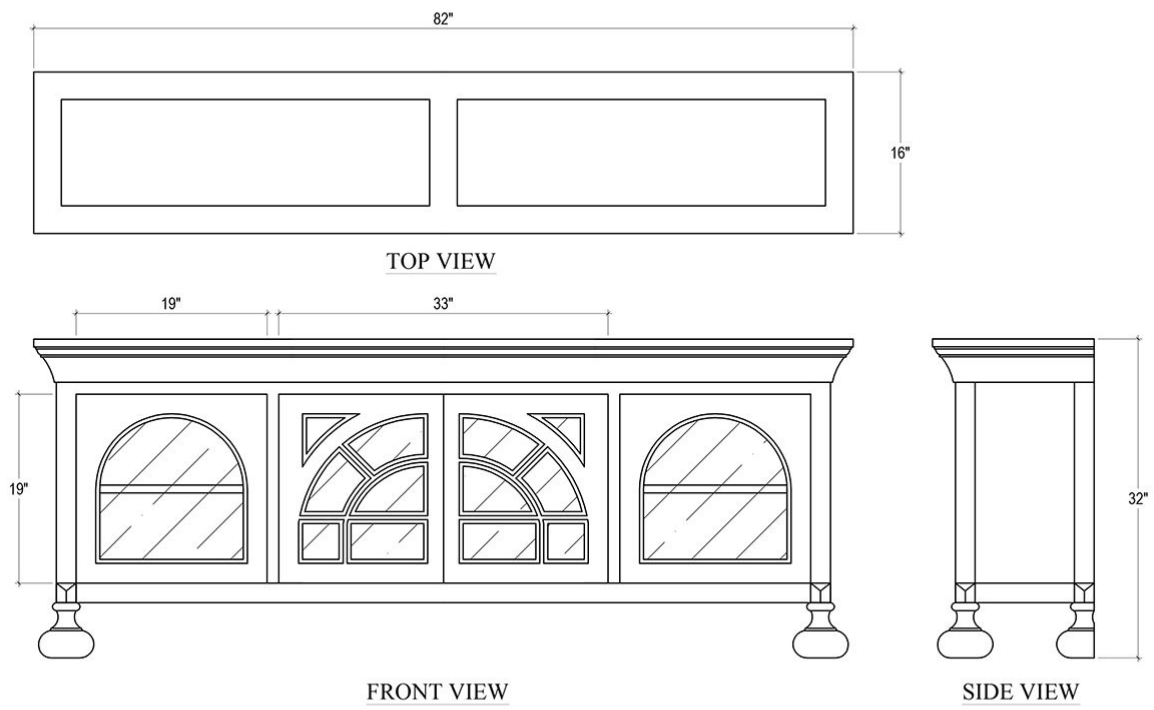

Overview

Lambeth Media cabinet