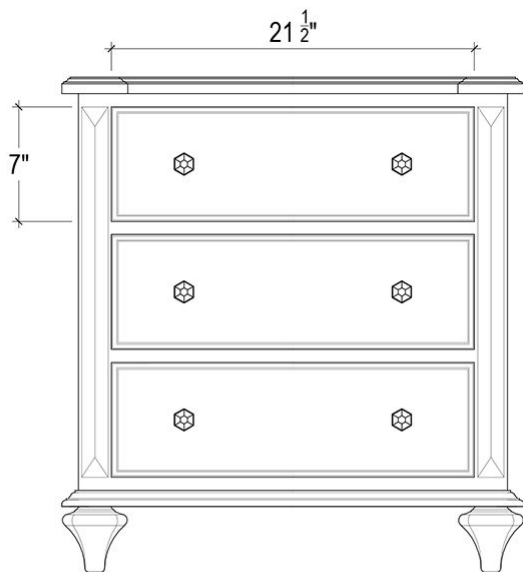

BRAMBLE

PRODUCT TEARSHEET

Soho Bedside Table

Shown in: **STW**

SKU: **76347**

Size: **28W x 18D x 30H in**

Overview

Soho Bedside Table

TOP VIEW

FRONT VIEW

SIDE VIEW

Visual Highlights

Technical Specification

| | | | |
|----------------------|----------------------------|--------------------|----------------------------|
| Dimensions | 28W x 18D x 30H in | CBM | 0.297332 |
| Number of Packages | 1 | Cubic Feet | 10.5 ft³ |
| Package 1 Dimensions | 30.7 x 20.9 x 35 in | Package 1 Weight | 68.34 lbs |
| Package Weight Total | 68.34 lbs | Net Weight | 61.73 lbs |
| Material | Mahogany | Best Seller | |