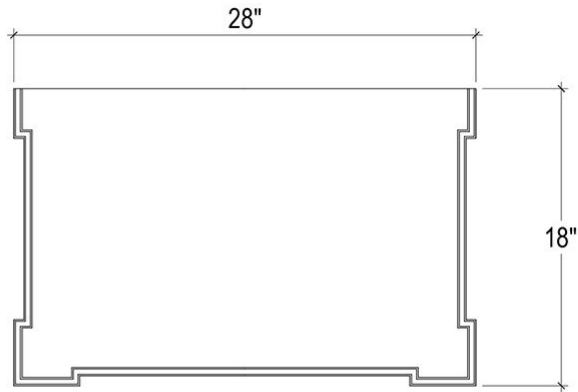

BRAMBLE

PRODUCT TEARSHEET

Soho Bedside Table

Shown in: **STW**

SKU: **76347**

Size: **28W x 18D x 30H in**

Overview

Soho Bedside Table

TOP VIEW

FRONT VIEW

SIDE VIEW

Visual Highlights

Technical Specification

| | | | |
|----------------------|----------------------------|--------------------|----------------------------|
| Dimensions | 28W x 18D x 30H in | CBM | 0.297332 |
| Number of Packages | 1 | Cubic Feet | 10.5 ft³ |
| Package 1 Dimensions | 30.7 x 20.9 x 35 in | Package 1 Weight | 68.34 lbs |
| Package Weight Total | 68.34 lbs | Net Weight | 61.73 lbs |
| Material | Mahogany | Best Seller | |