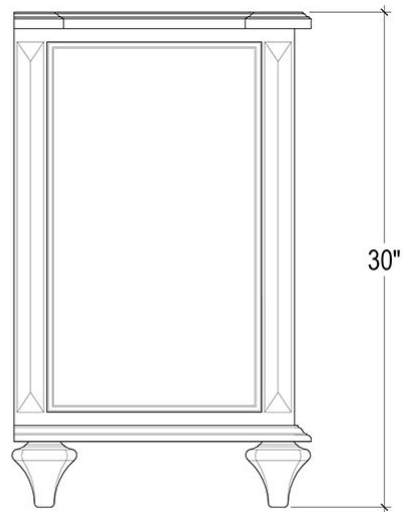

BRAMBLE

PRODUCT TEARSHEET

Soho Bedside Table

Shown in: **STW**

SKU: **76347**

Size: **28W x 18D x 30H in**

Overview

Soho Bedside Table

TOP VIEW

FRONT VIEW

SIDE VIEW

Visual Highlights

Technical Specification

| | | | |
|----------------------|----------------------------|--------------------|----------------------------|
| Dimensions | 28W x 18D x 30H in | CBM | 0.297332 |
| Number of Packages | 1 | Cubic Feet | 10.5 ft³ |
| Package 1 Dimensions | 30.7 x 20.9 x 35 in | Package 1 Weight | 68.34 lbs |
| Package Weight Total | 68.34 lbs | Net Weight | 61.73 lbs |
| Material | Mahogany | Best Seller | |