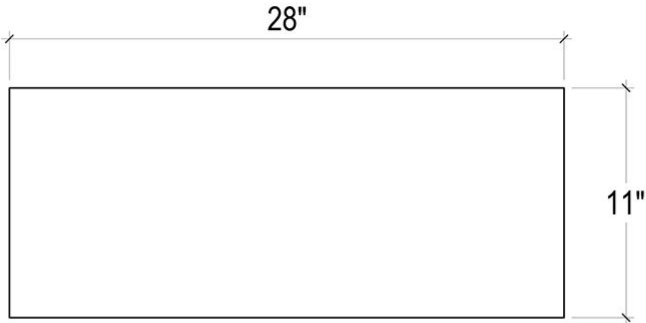

EST. *B* 1991

BRAMBLE

PRODUCT TEARSHEET

Chichester Side Table

Shown in: **WHD**

SKU: **75538**

Size: **28W x 11D x 28H in**

Overview

Chichester Side Table

TOP VIEW

FRONT VIEW

SIDE VIEW

Visual Highlights

Technical Specification

Dimensions	28W x 11D x 28H in	CBM	0.188034
Number of Packages	1	Cubic Feet	6.64 ft³
Package 1 Dimensions	30.7 x 14.6 x 33.1 in	Package 1 Weight	22.05 lbs
Package Weight Total	22.05 lbs	Net Weight	15.43 lbs
Material	Mahogany		