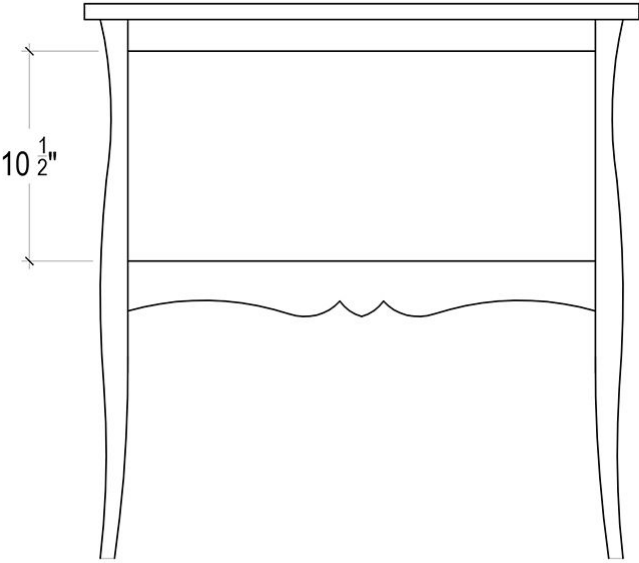

EST. *B* 1991

BRAMBLE

PRODUCT TEARSHEET

Chichester Side Table

Shown in: **WHD**

SKU: **75538**

Size: **28W x 11D x 28H in**

Overview

Chichester Side Table

TOP VIEW

FRONT VIEW

SIDE VIEW

Visual Highlights

Technical Specification

Dimensions	28W x 11D x 28H in	CBM	0.188034
Number of Packages	1	Cubic Feet	6.64 ft³
Package 1 Dimensions	30.7 x 14.6 x 33.1 in	Package 1 Weight	22.05 lbs
Package Weight Total	22.05 lbs	Net Weight	15.43 lbs
Material	Mahogany		