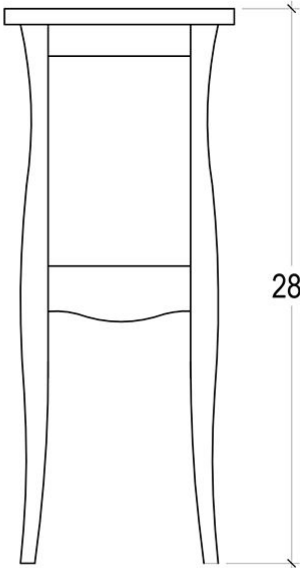

EST. *B* 1991

BRAMBLE

PRODUCT TEARSHEET

Chichester Side Table

Shown in: **WHD**

SKU: **75538**

Size: **28W x 11D x 28H in**

Overview

Chichester Side Table

TOP VIEW

FRONT VIEW

SIDE VIEW

Visual Highlights

Technical Specification

Dimensions	28W x 11D x 28H in	CBM	0.188034
Number of Packages	1	Cubic Feet	6.64 ft³
Package 1 Dimensions	30.7 x 14.6 x 33.1 in	Package 1 Weight	22.05 lbs
Package Weight Total	22.05 lbs	Net Weight	15.43 lbs
Material	Mahogany		