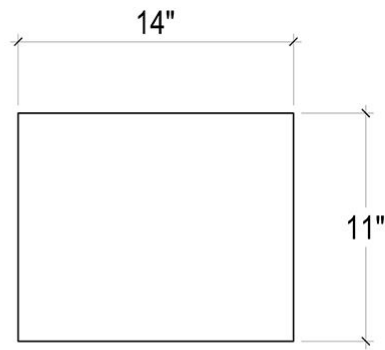

BRAMBLE

PRODUCT TEARSHEET

Lymington End Table

Shown in: **WHD**

SKU: **75537**

Size: **14W x 11D x 28H in**

Overview

Lymington End Table

TOP VIEW

FRONT VIEW

SIDE VIEW

Visual Highlights

Technical Specification

Dimensions	14W x 11D x 28H in	CBM	0.099099
Number of Packages	1	Cubic Feet	3.5 ft³
Package 1 Dimensions	16.9 x 14.6 x 33.1 in	Package 1 Weight	15.43 lbs
Package Weight Total	15.43 lbs	Net Weight	8.82 lbs
Material	Mahogany		