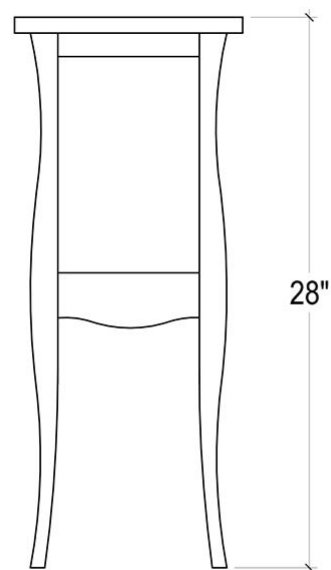

BRAMBLE

PRODUCT TEARSHEET

Lymington End Table

Shown in: **WHD**

SKU: **75537**

Size: **14W x 11D x 28H in**

Overview

Lymington End Table

TOP VIEW

FRONT VIEW

SIDE VIEW

Visual Highlights

Technical Specification

Dimensions	14W x 11D x 28H in	CBM	0.099099
Number of Packages	1	Cubic Feet	3.5 ft³
Package 1 Dimensions	16.9 x 14.6 x 33.1 in	Package 1 Weight	15.43 lbs
Package Weight Total	15.43 lbs	Net Weight	8.82 lbs
Material	Mahogany		