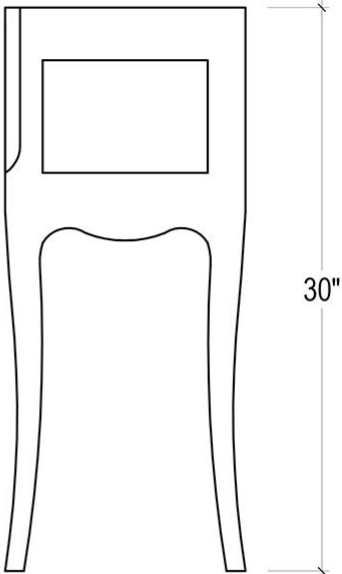

BRAMBLE

PRODUCT TEARSHEET

Chardonnay Side Table

Shown in: **FRW**

SKU: **75130**

Size: **25W x 13D x 30H in**

Overview

Chardonnay Side Table

TOP VIEW

FRONT VIEW

SIDE VIEW

Visual Highlights

Technical Specification

Dimensions	25W x 13D x 30H in	CBM	0.200736
Number of Packages	1	Cubic Feet	7.09 ft³
Package 1 Dimensions	26.8 x 14.2 x 32.3 in	Package 1 Weight	33.07 lbs
Package Weight Total	33.07 lbs	Net Weight	26.46 lbs
Material	Mahogany		