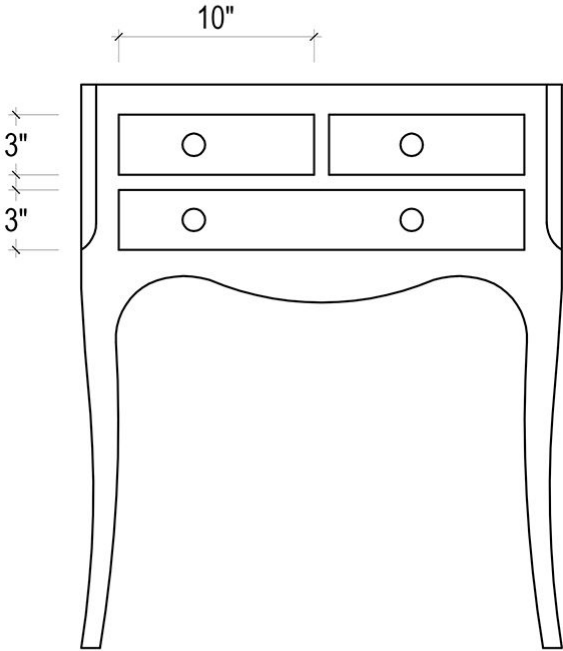

BRAMBLE

PRODUCT TEARSHEET

Chardonnay Side Table

Shown in: **FRW**

SKU: **75130**

Size: **25W x 13D x 30H in**

Overview

Chardonnay Side Table

TOP VIEW

FRONT VIEW

SIDE VIEW

Visual Highlights

Technical Specification

Dimensions	25W x 13D x 30H in	CBM	0.200736
Number of Packages	1	Cubic Feet	7.09 ft³
Package 1 Dimensions	26.8 x 14.2 x 32.3 in	Package 1 Weight	33.07 lbs
Package Weight Total	33.07 lbs	Net Weight	26.46 lbs
Material	Mahogany		