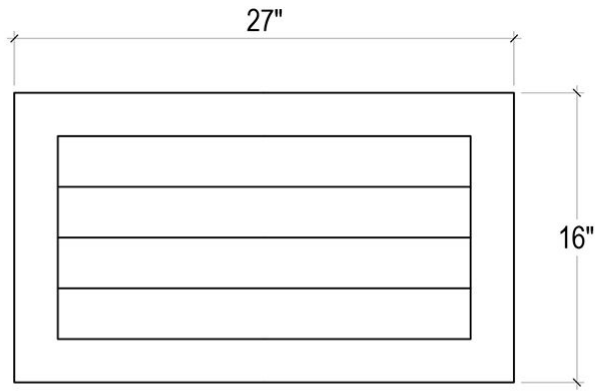

BRAMBLE

PRODUCT TEARSHEET

Orleans Side Table

Shown in: **WHD**

SKU: **74874**

Size: **27W x 16D x 30H in**

Overview

Orleans Side Table

TOP VIEW

FRONT VIEW

SIDE VIEW

Visual Highlights

Technical Specification

Dimensions	27W x 16D x 30H in	CBM	0.263384
Number of Packages	1	Cubic Feet	9.3 ft³
Package 1 Dimensions	30.3 x 18.9 x 35 in	Package 1 Weight	48.5 lbs
Package Weight Total	48.5 lbs	Net Weight	37.48 lbs
Material	Mahogany	Best Seller	