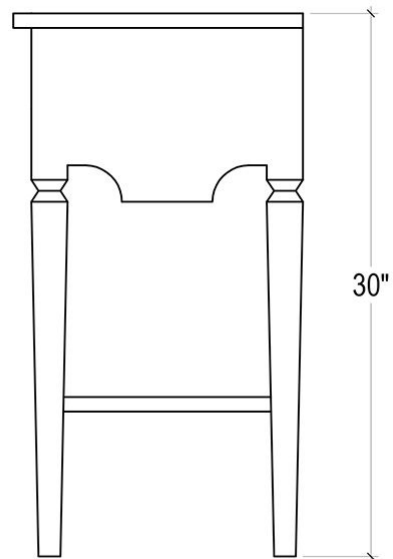

BRAMBLE

PRODUCT TEARSHEET

Orleans Side Table

Shown in: **WHD**

SKU: **74874**

Size: **27W x 16D x 30H in**

Overview

Orleans Side Table

TOP VIEW

FRONT VIEW

SIDE VIEW

Visual Highlights

Technical Specification

Dimensions	27W x 16D x 30H in	CBM	0.263384
Number of Packages	1	Cubic Feet	9.3 ft³
Package 1 Dimensions	30.3 x 18.9 x 35 in	Package 1 Weight	48.5 lbs
Package Weight Total	48.5 lbs	Net Weight	37.48 lbs
Material	Mahogany	Best Seller	