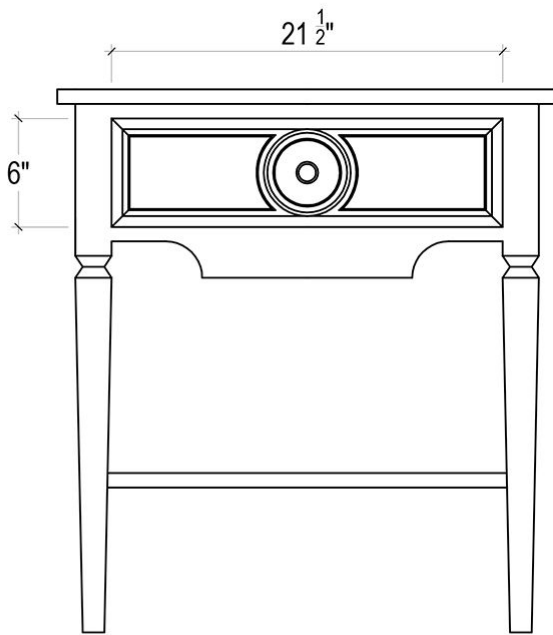

BRAMBLE

PRODUCT TEARSHEET

Orleans Side Table

Shown in: **WHD**

SKU: **74874**

Size: **27W x 16D x 30H in**

Overview

Orleans Side Table

TOP VIEW

FRONT VIEW

SIDE VIEW

Visual Highlights

Technical Specification

Dimensions	27W x 16D x 30H in	CBM	0.263384
Number of Packages	1	Cubic Feet	9.3 ft³
Package 1 Dimensions	30.3 x 18.9 x 35 in	Package 1 Weight	48.5 lbs
Package Weight Total	48.5 lbs	Net Weight	37.48 lbs
Material	Mahogany	Best Seller	