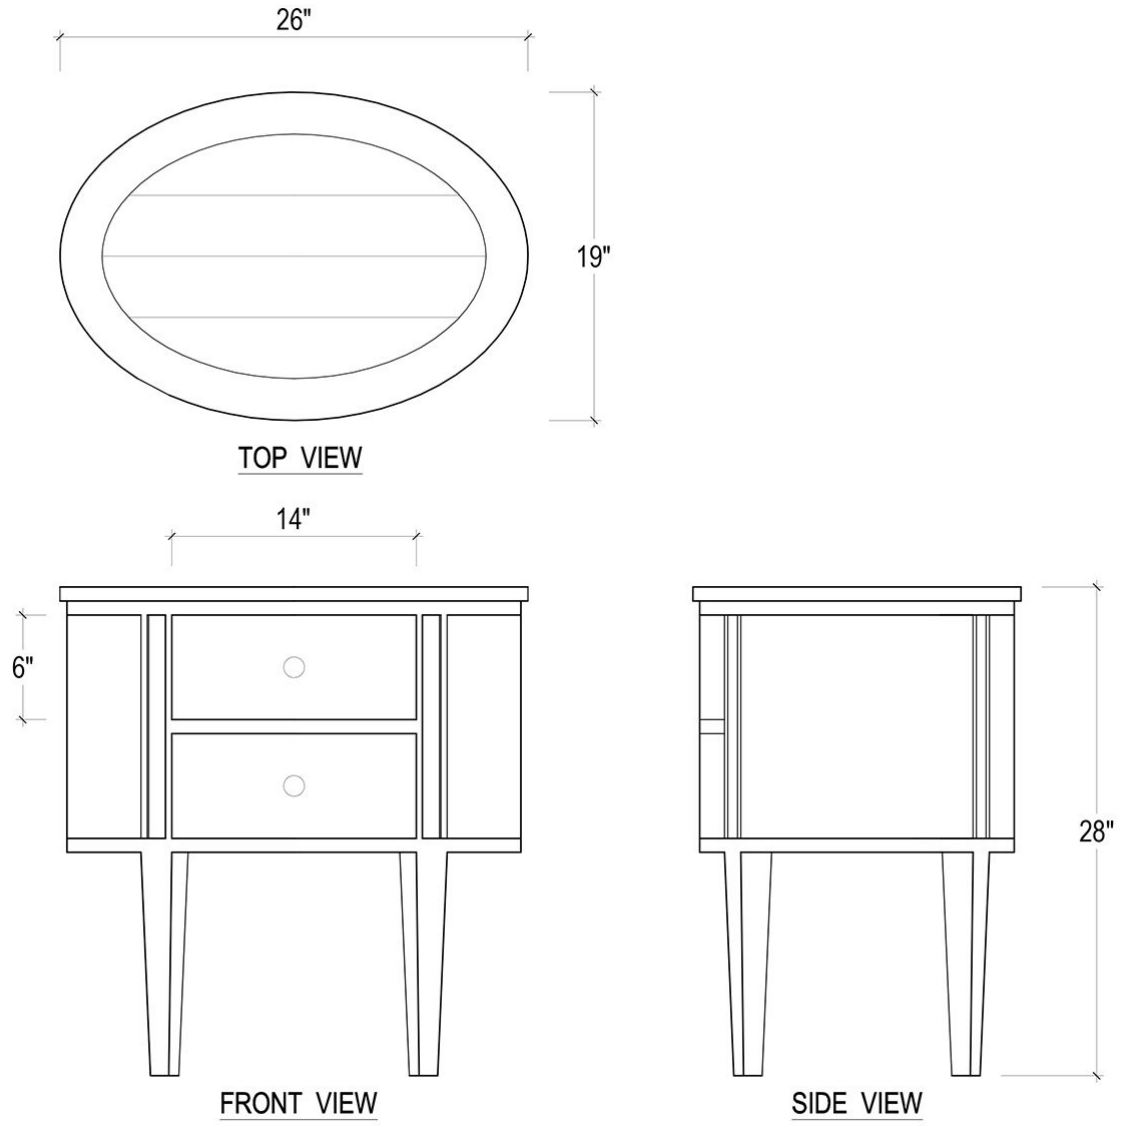

EST. *B* 1991

BRAMBLE

PRODUCT TEARSHEET

Lou Lou Bedside Table

Shown in: **WGY**

SKU: **74870**

Size: **26W x 19D x 28H in**

Overview

Lou Lou Bedside Cabinet

Visual Highlights

Technical Specification

Dimensions	26W x 19D x 28H in	CBM	0.278817
Number of Packages	1	Cubic Feet	9.85 ft³
Package 1 Dimensions	29.5 x 21.7 x 33.1 in	Package 1 Weight	47.4 lbs
Package Weight Total	47.4 lbs	Net Weight	38.58 lbs
Material	Mahogany		