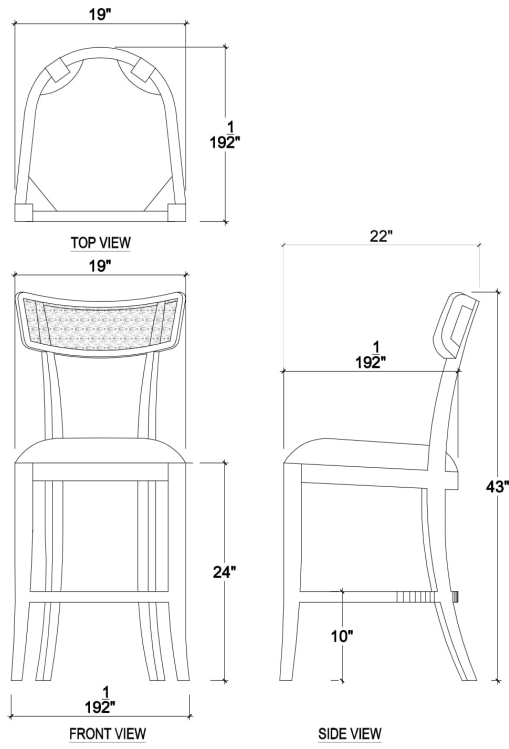

Overview

Beatrice Counter Stool